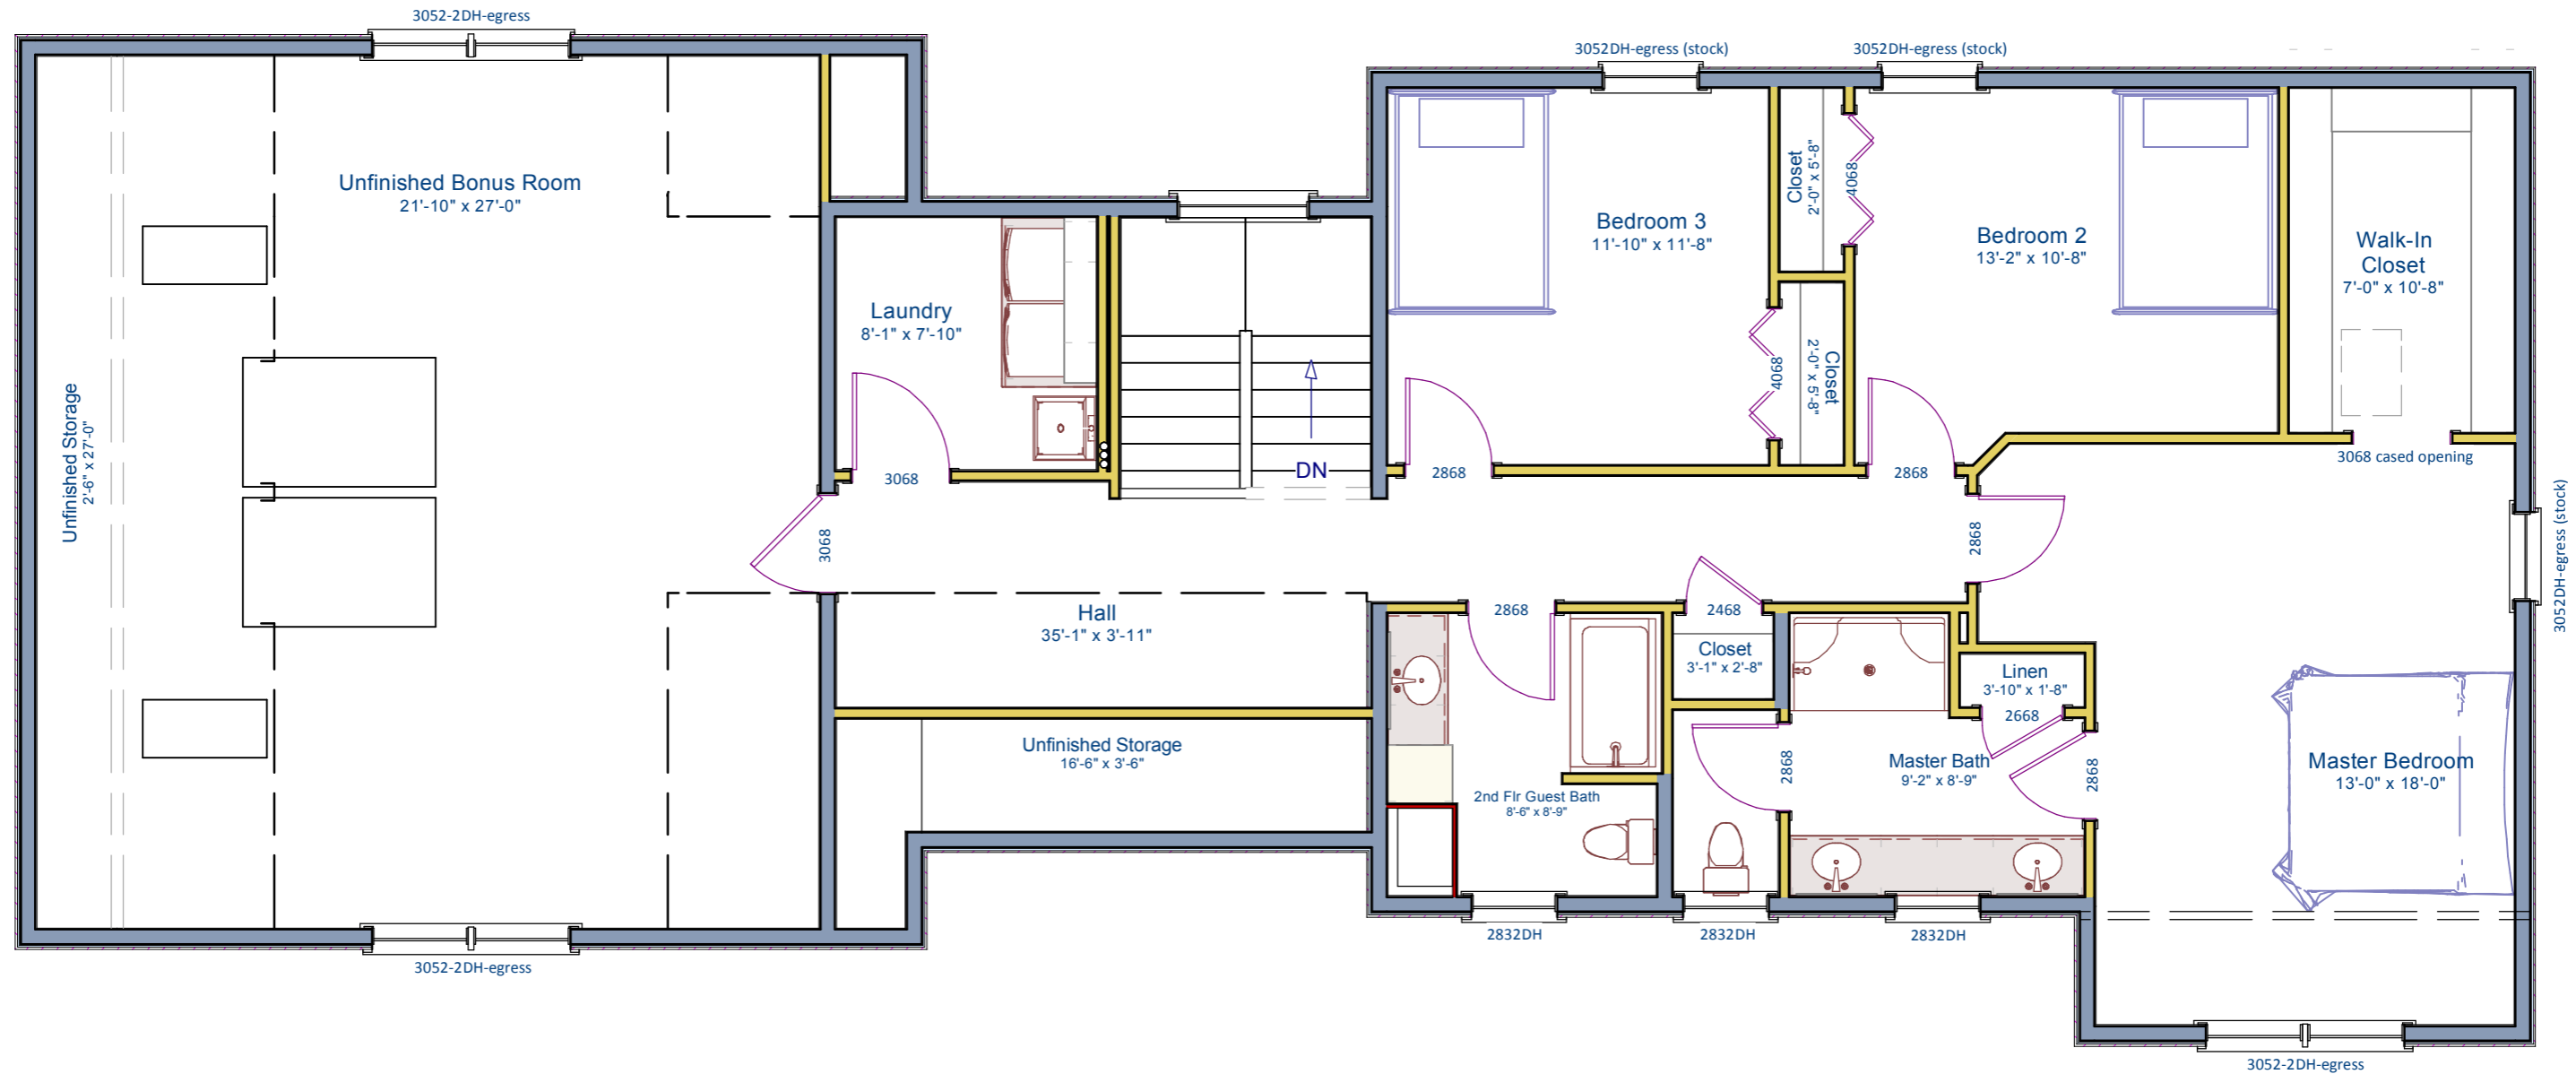

Fortin
Construction, Inc.

2,480 Sq. Ft. Colonial w/ 4 Bedrooms, 3 Bathrooms, Breezeway,
and an Attached 2 Car Garage w/ Bonus Room Above

Front Elevation

**Exterior
Perspectives**

Fortin
Construction, Inc.

2,480 Sq. Ft. Colonial w/ 4 Bedrooms, 3 Bathrooms, Breezeway,
and an Attached 2 Car Garage w/ Bonus Room Above

**Exterior
Perspectives**

2,480 Sq. Ft. Colonial w/ 4 Bedrooms, 3 Bathrooms, Breezeway, and an Attached 2 Car Garage w/ Bonus Room Above

First Floor

2,480 Sq. Ft. Colonial w/ 4 Bedrooms, 3 Bathrooms, Breezeway, and an Attached 2 Car Garage w/ Bonus Room Above

Second Floor

Fortin
Construction, Inc.

2,480 Sq. Ft. Colonial w/ 4 Bedrooms, 3 Bathrooms, Breezeway,
and an Attached 2 Car Garage w/ Bonus Room Above

Kitchen