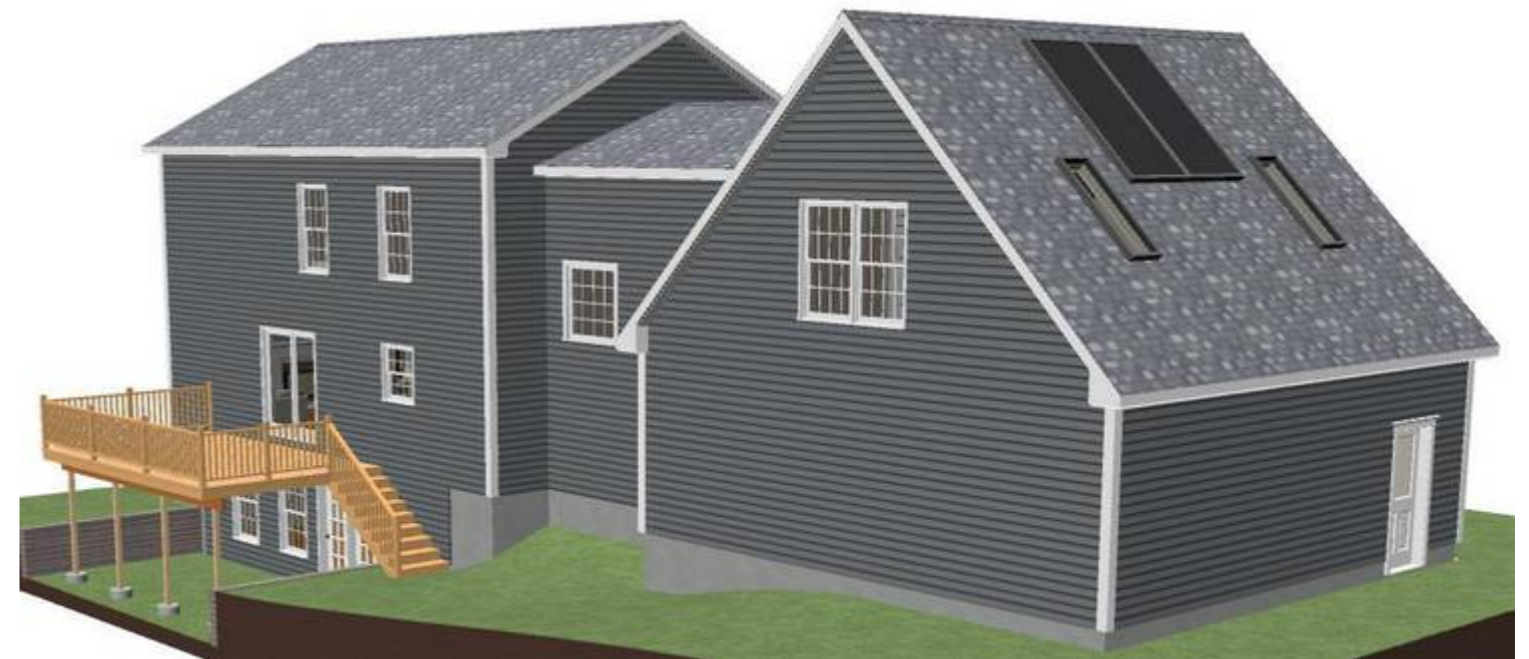

Fortin
Construction, Inc.

2,480 Sq. Ft. Colonial w/ 4 Bedrooms, 3 Bathrooms, Breezeway,
and an Attached 2 Car Garage w/ Bonus Room Above

Front Elevation

**Exterior
Perspectives**

Fortin
Construction, Inc.

2,480 Sq. Ft. Colonial w/ 4 Bedrooms, 3 Bathrooms, Breezeway,
and an Attached 2 Car Garage w/ Bonus Room Above

**Exterior
Perspectives**

2,480 Sq. Ft. Colonial w/ 4 Bedrooms, 3 Bathrooms, Breezeway, and an Attached 2 Car Garage w/ Bonus Room Above

First Floor

2,480 Sq. Ft. Colonial w/ 4 Bedrooms, 3 Bathrooms, Breezeway, and an Attached 2 Car Garage w/ Bonus Room Above

Second Floor

Fortin
Construction, Inc.

2,480 Sq. Ft. Colonial w/ 4 Bedrooms, 3 Bathrooms, Breezeway,
and an Attached 2 Car Garage w/ Bonus Room Above