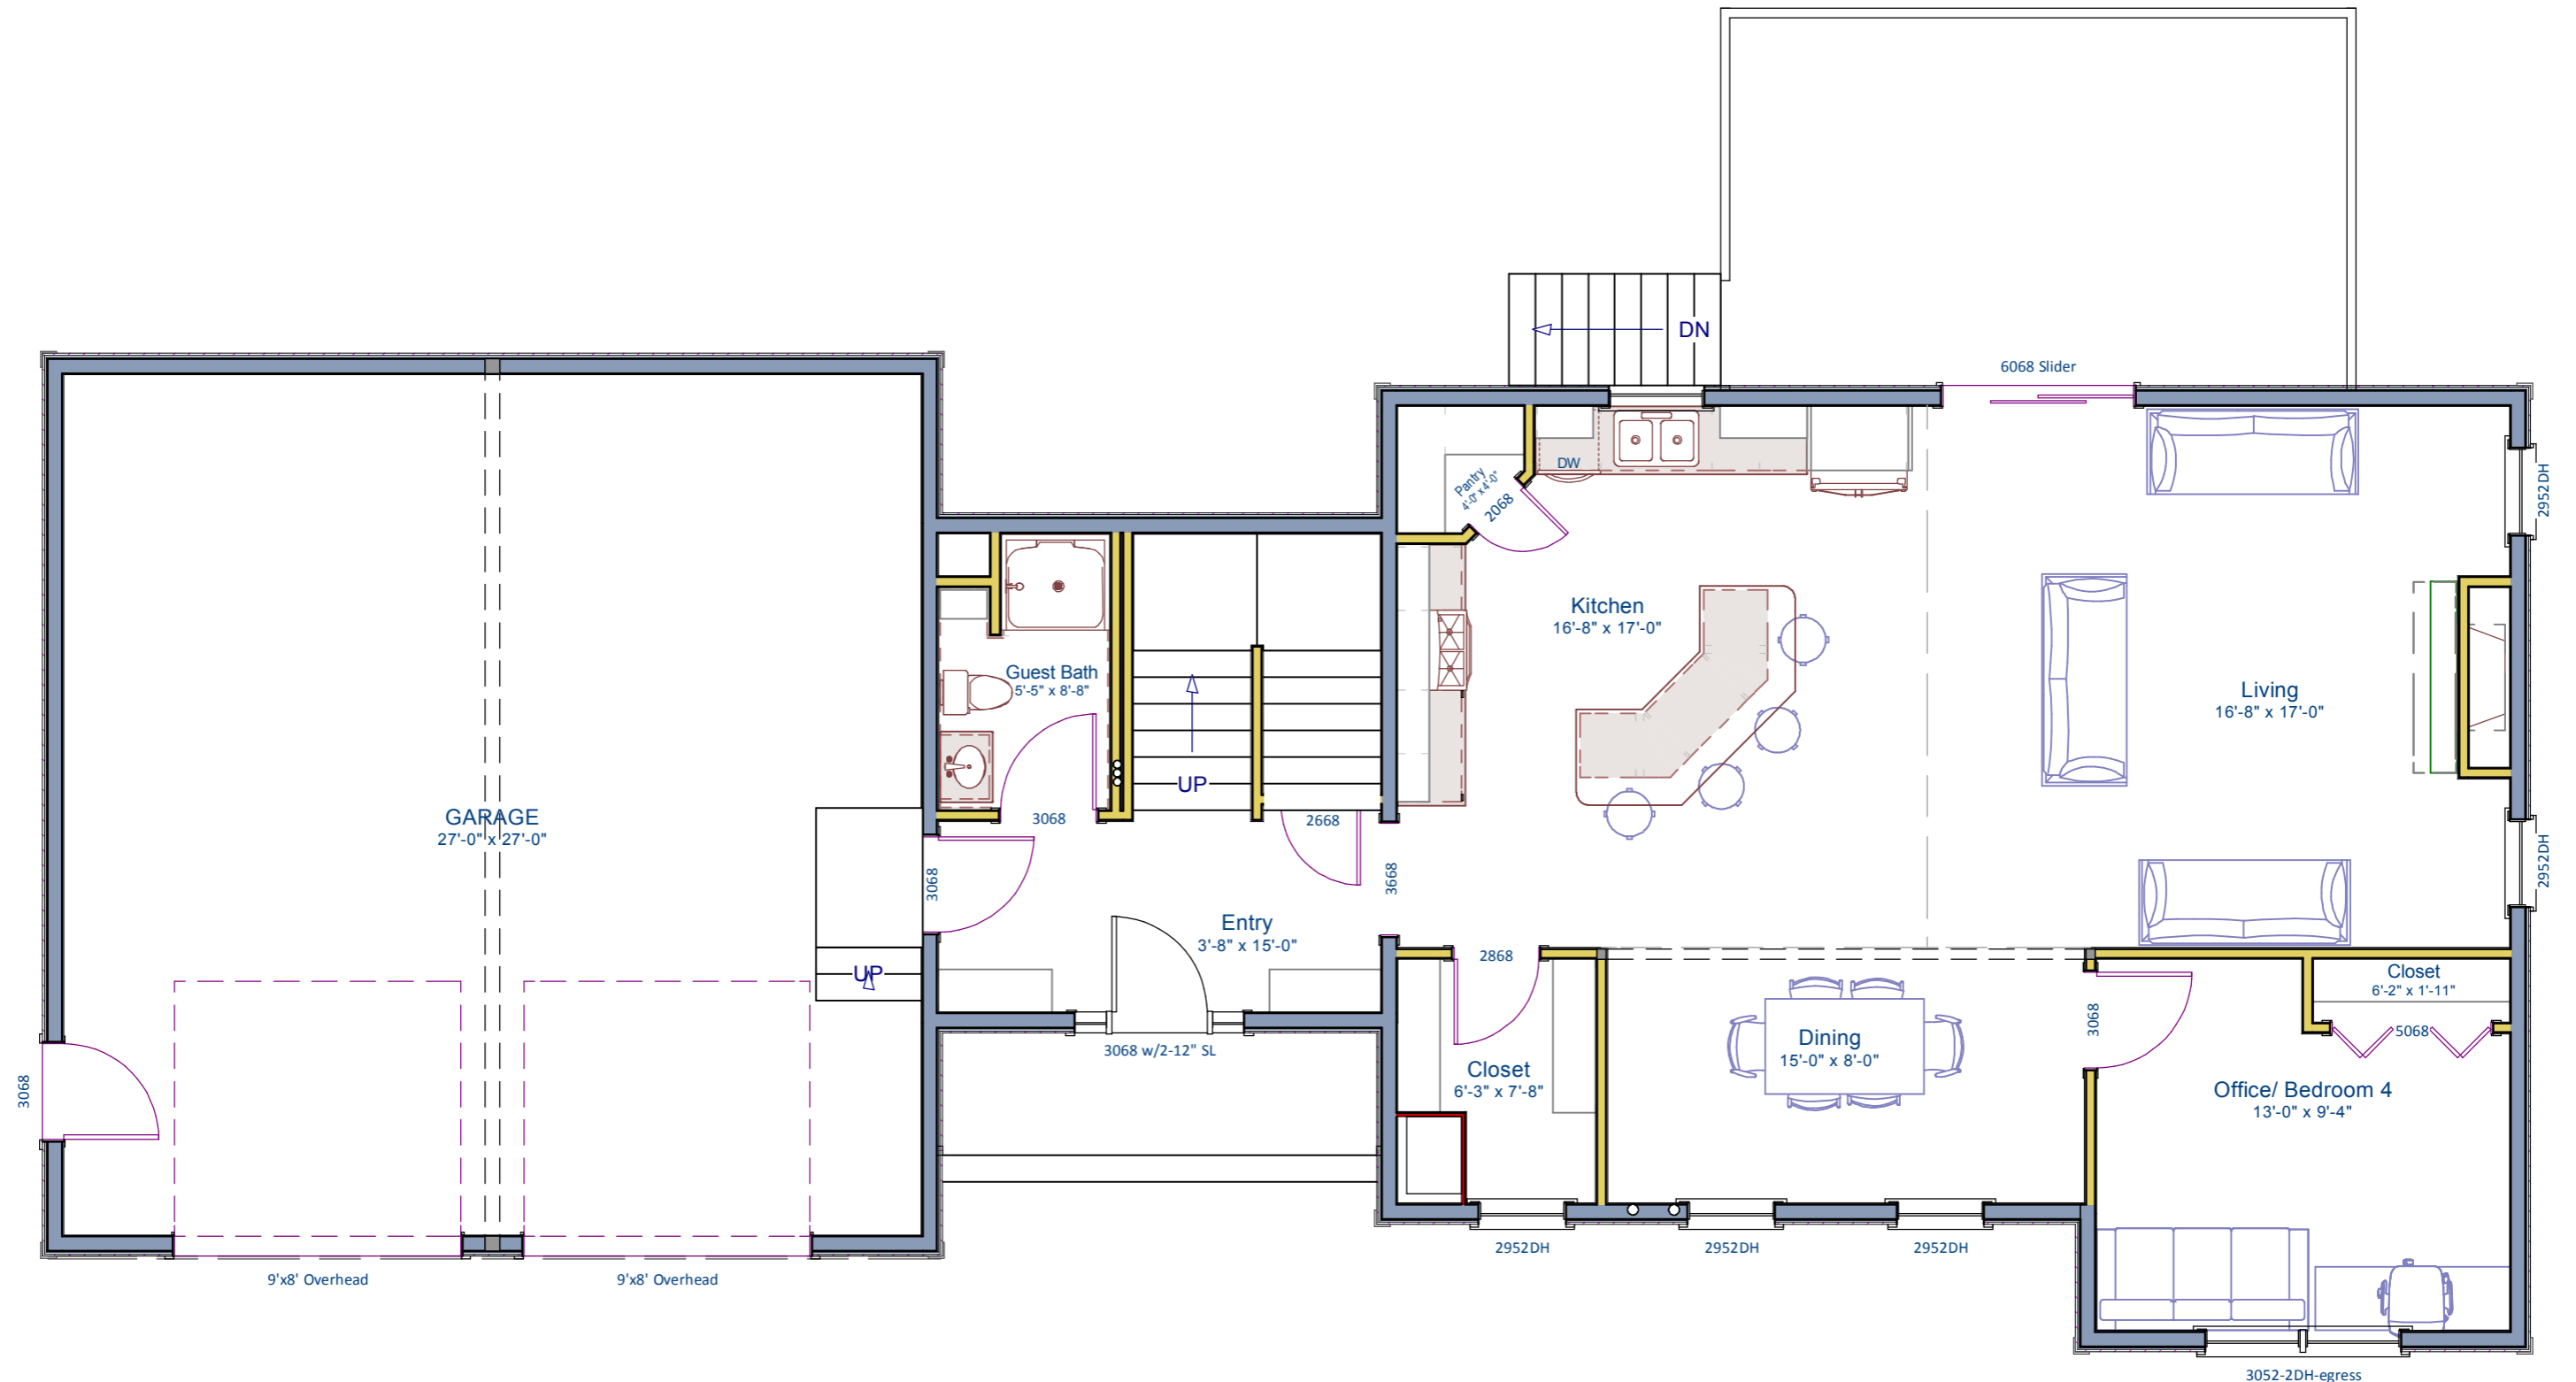

Fortin
Construction, Inc.

2,480 Sq. Ft. Colonial w/ 4 Bedrooms, 3 Bathrooms, Breezeway,
and an Attached 2 Car Garage w/ Bonus Room Above

Front Elevation

**Exterior
Perspectives**

Fortin
Construction, Inc.

2,480 Sq. Ft. Colonial w/ 4 Bedrooms, 3 Bathrooms, Breezeway,
and an Attached 2 Car Garage w/ Bonus Room Above

**Exterior
Perspectives**

2,480 Sq. Ft. Colonial w/ 4 Bedrooms, 3 Bathrooms, Breezeway, and an Attached 2 Car Garage w/ Bonus Room Above

First Floor

2,480 Sq. Ft. Colonial w/ 4 Bedrooms, 3 Bathrooms, Breezeway, and an Attached 2 Car Garage w/ Bonus Room Above

Second Floor

Fortin
Construction, Inc.

2,480 Sq. Ft. Colonial w/ 4 Bedrooms, 3 Bathrooms, Breezeway,
and an Attached 2 Car Garage w/ Bonus Room Above

Kitchen