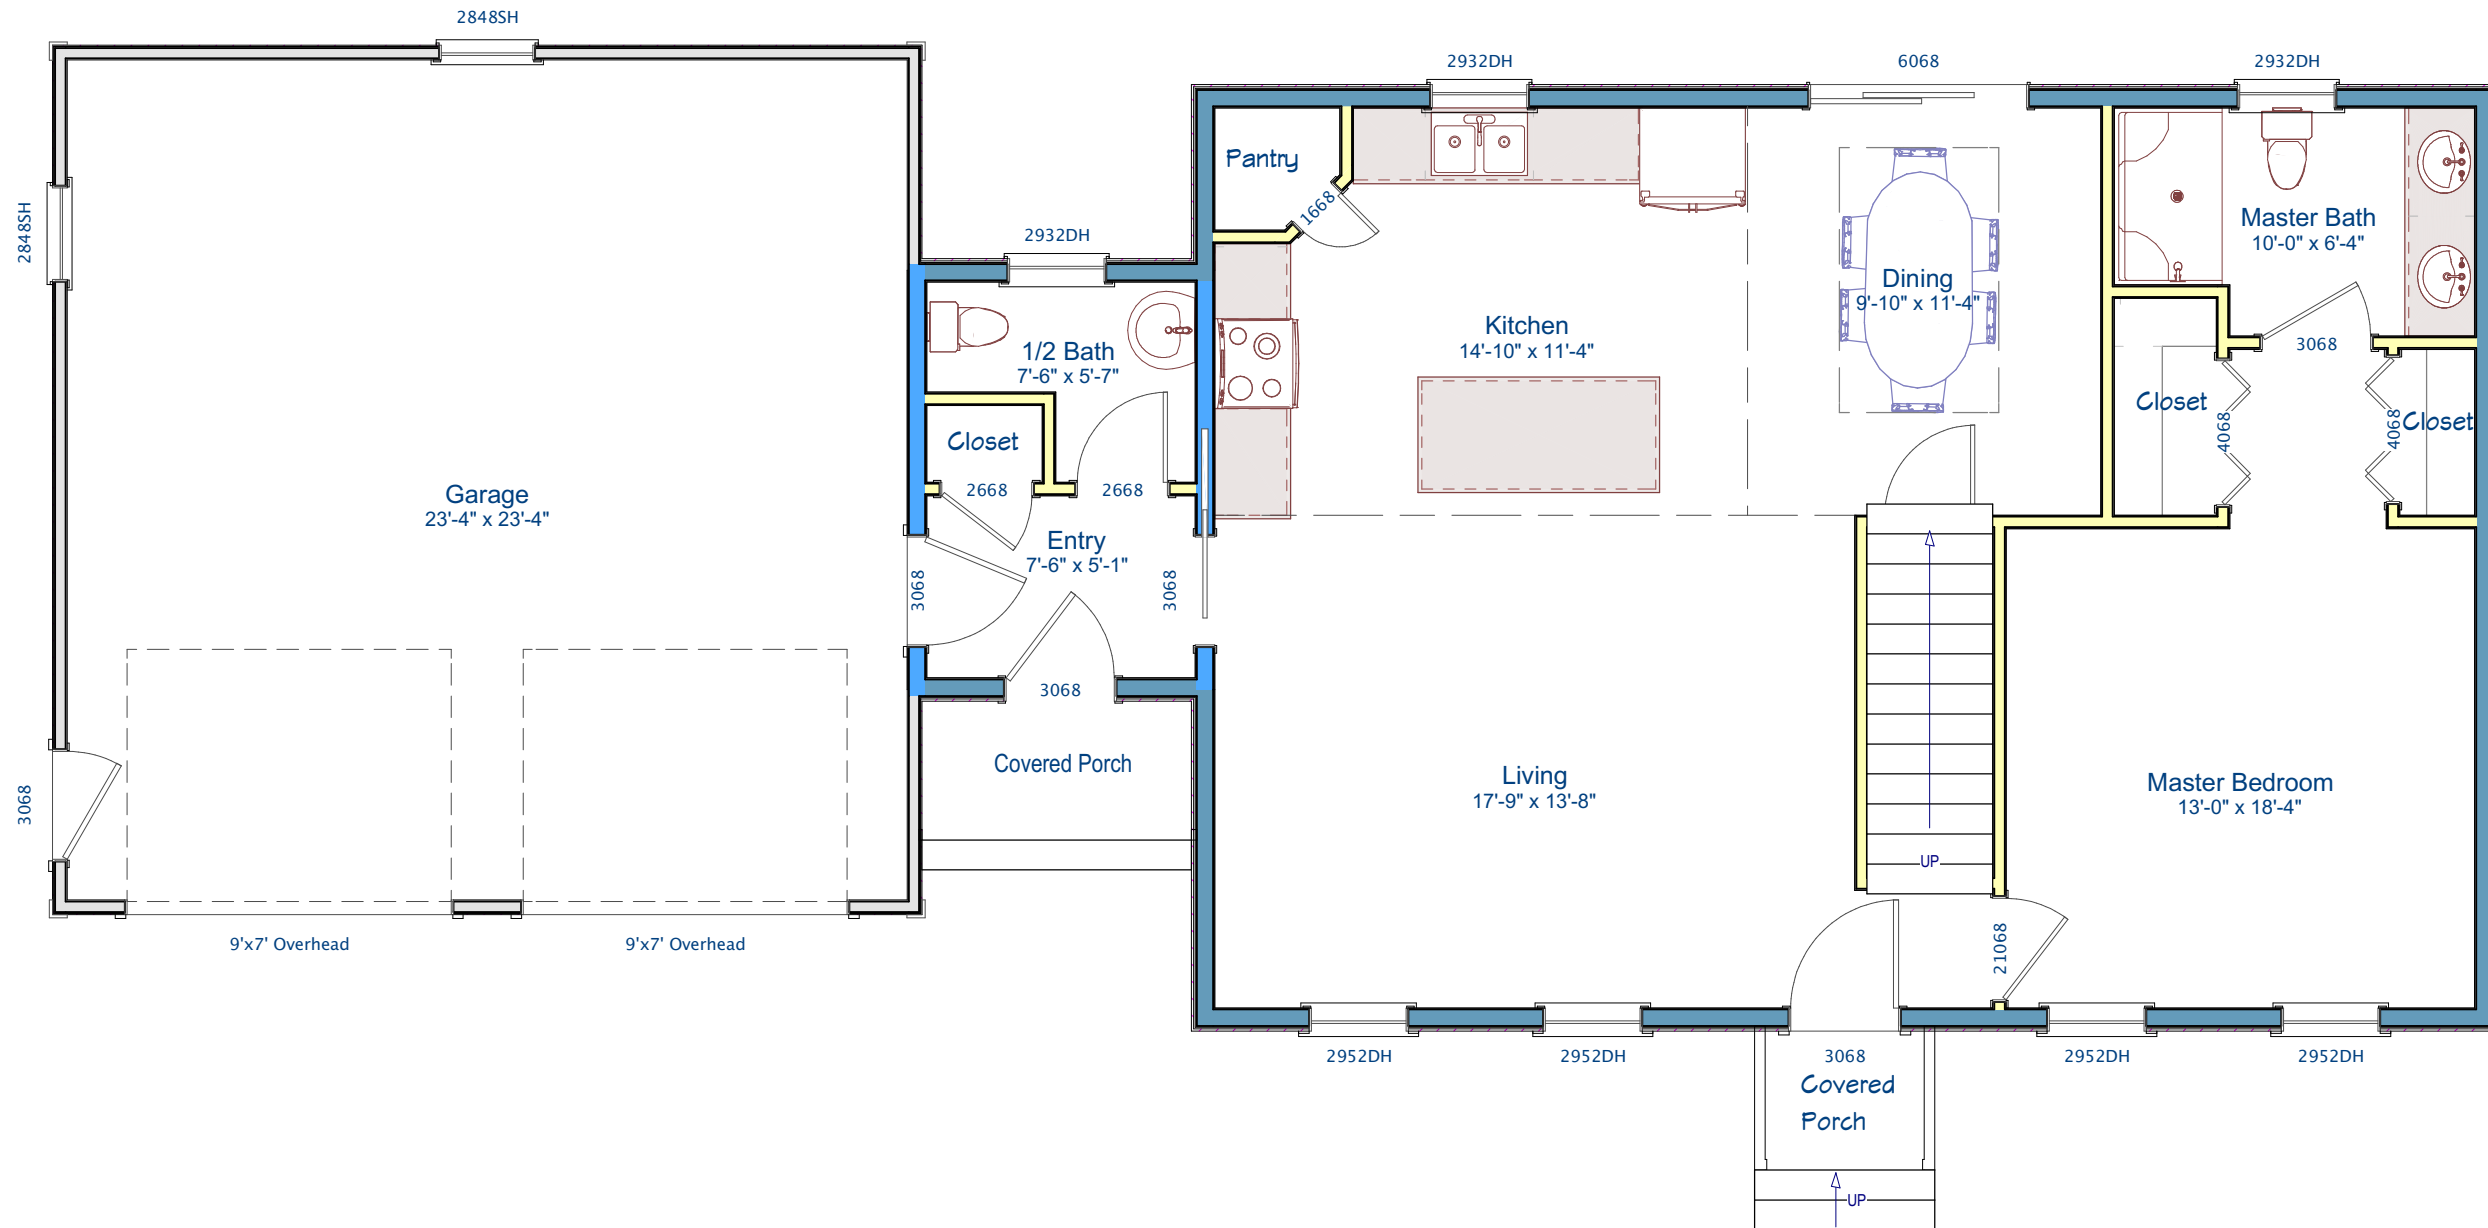

1,968 SF Colonial with 4 bedrooms & 2.5 bathrooms, first floor master suite, Breezeway, & two car attached garage

Front Elevation

**Exterior
Perspectives**

1,968 SF Colonial with 4 bedrooms & 2.5 bathrooms, first floor master suite, Breezeway, & two car attached garage

Exterior Perspectives

1,968 SF Colonial with 4 bedrooms & 2.5 bathrooms, first floor master suite, Breezeway, & two car attached garage

1,968 SF Colonial with 4 bedrooms & 2.5 bathrooms, first floor master suite, Breezeway, & two car attached garage