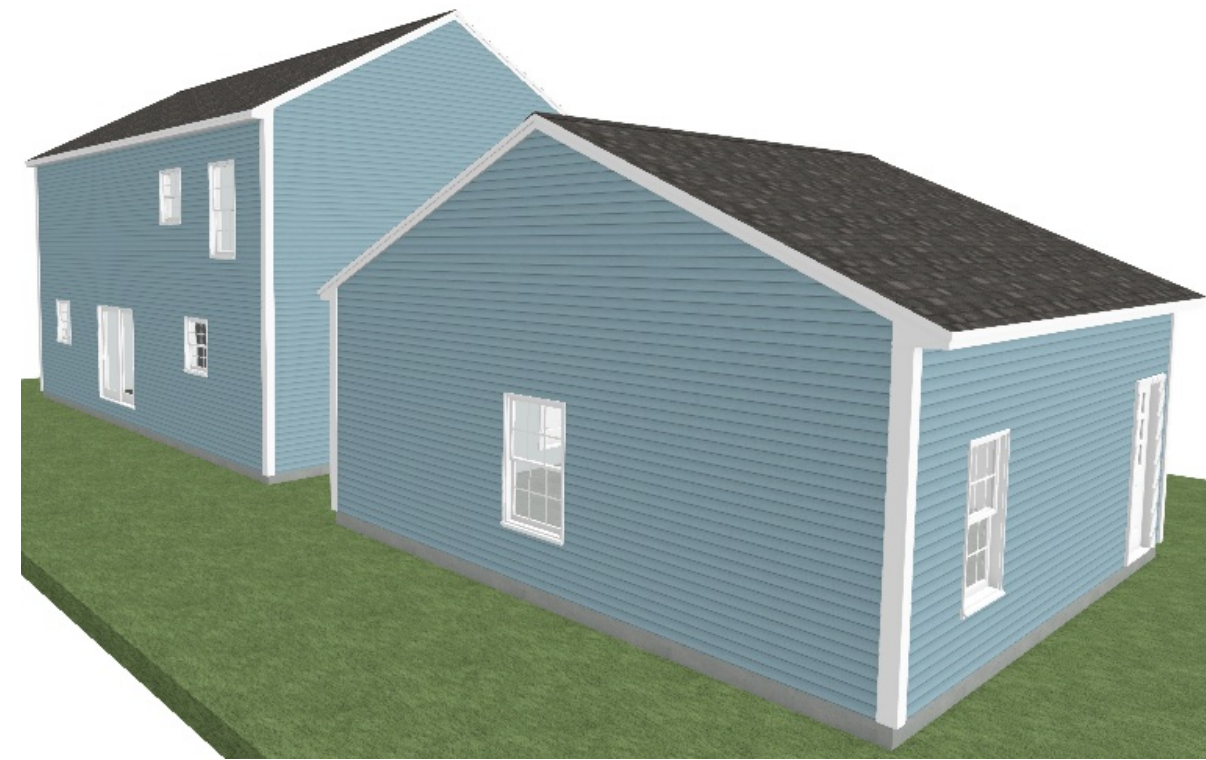

1,968 SF Colonial with 4 bedrooms & 2.5 bathrooms, first floor master suite, Breezeway, & two car attached garage

Front Elevation

**Exterior
Perspectives**

1,968 SF Colonial with 4 bedrooms & 2.5 bathrooms, first floor master suite, Breezeway, & two car attached garage

Exterior Perspectives

1,968 SF Colonial with 4 bedrooms & 2.5 bathrooms, first floor master suite, Breezeway, & two car attached garage

1,968 SF Colonial with 4 bedrooms & 2.5 bathrooms, first floor master suite, Breezeway, & two car attached garage