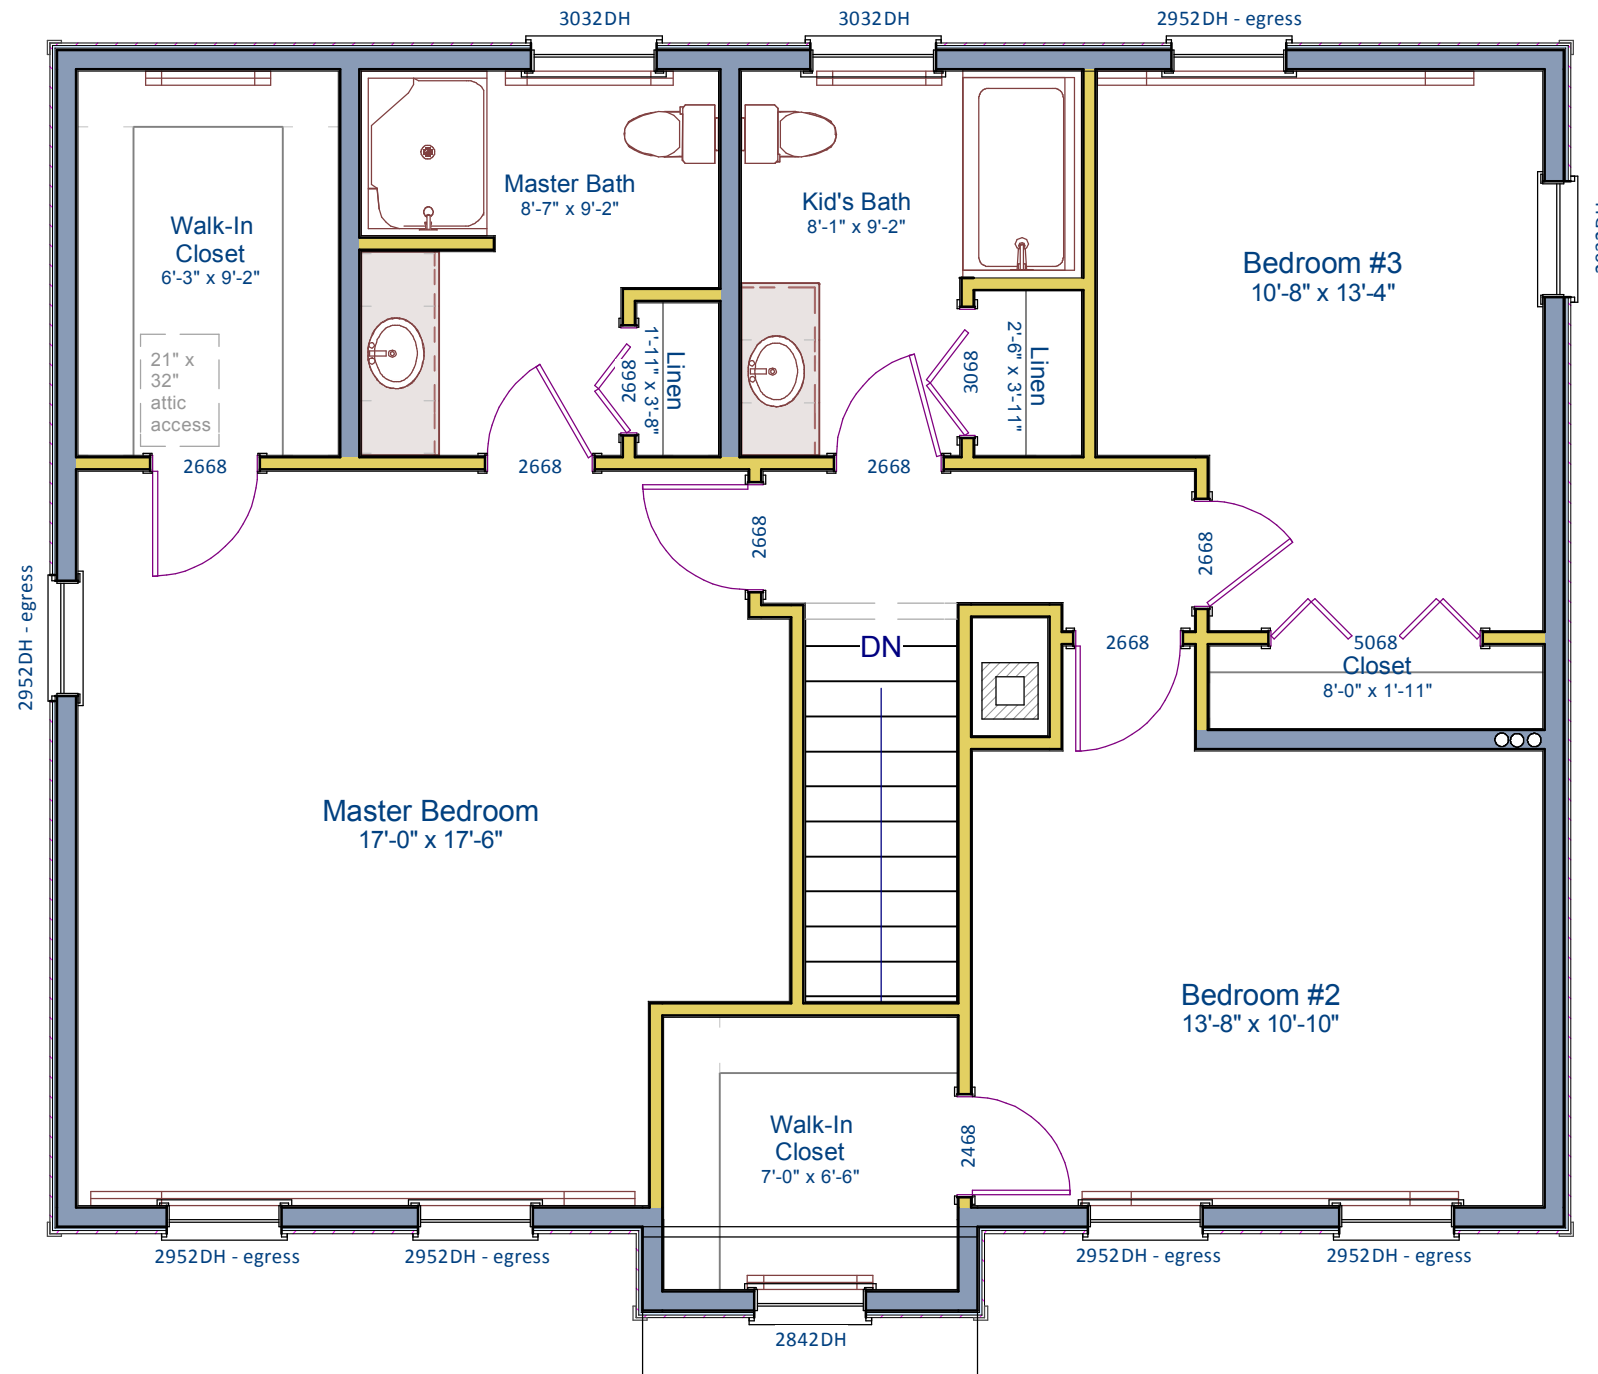

Fortin
Construction, Inc.

2,048 Sq. Ft. Colonial w/ 3 Bedrooms, 2.5 Bathrooms, and an
Attached 2 Car Garage

Front Elevation

**Exterior
Perspectives**

Fortin
Construction, Inc.

2,048 Sq. Ft. Colonial w/ 3 Bedrooms, 2.5 Bathrooms, and an Attached 2 Car Garage

**Exterior
Perspectives**

2,048 Sq. Ft. Colonial w/ 3 Bedrooms, 2.5 Bathrooms, and an Attached 2 Car Garage

First Floor

2,048 Sq. Ft. Colonial w/ 3 Bedrooms, 2.5 Bathrooms, and an Attached 2 Car Garage

2,048 Sq. Ft. Colonial w/ 3 Bedrooms, 2.5 Bathrooms, and an
Attached 2 Car Garage

Kitchen