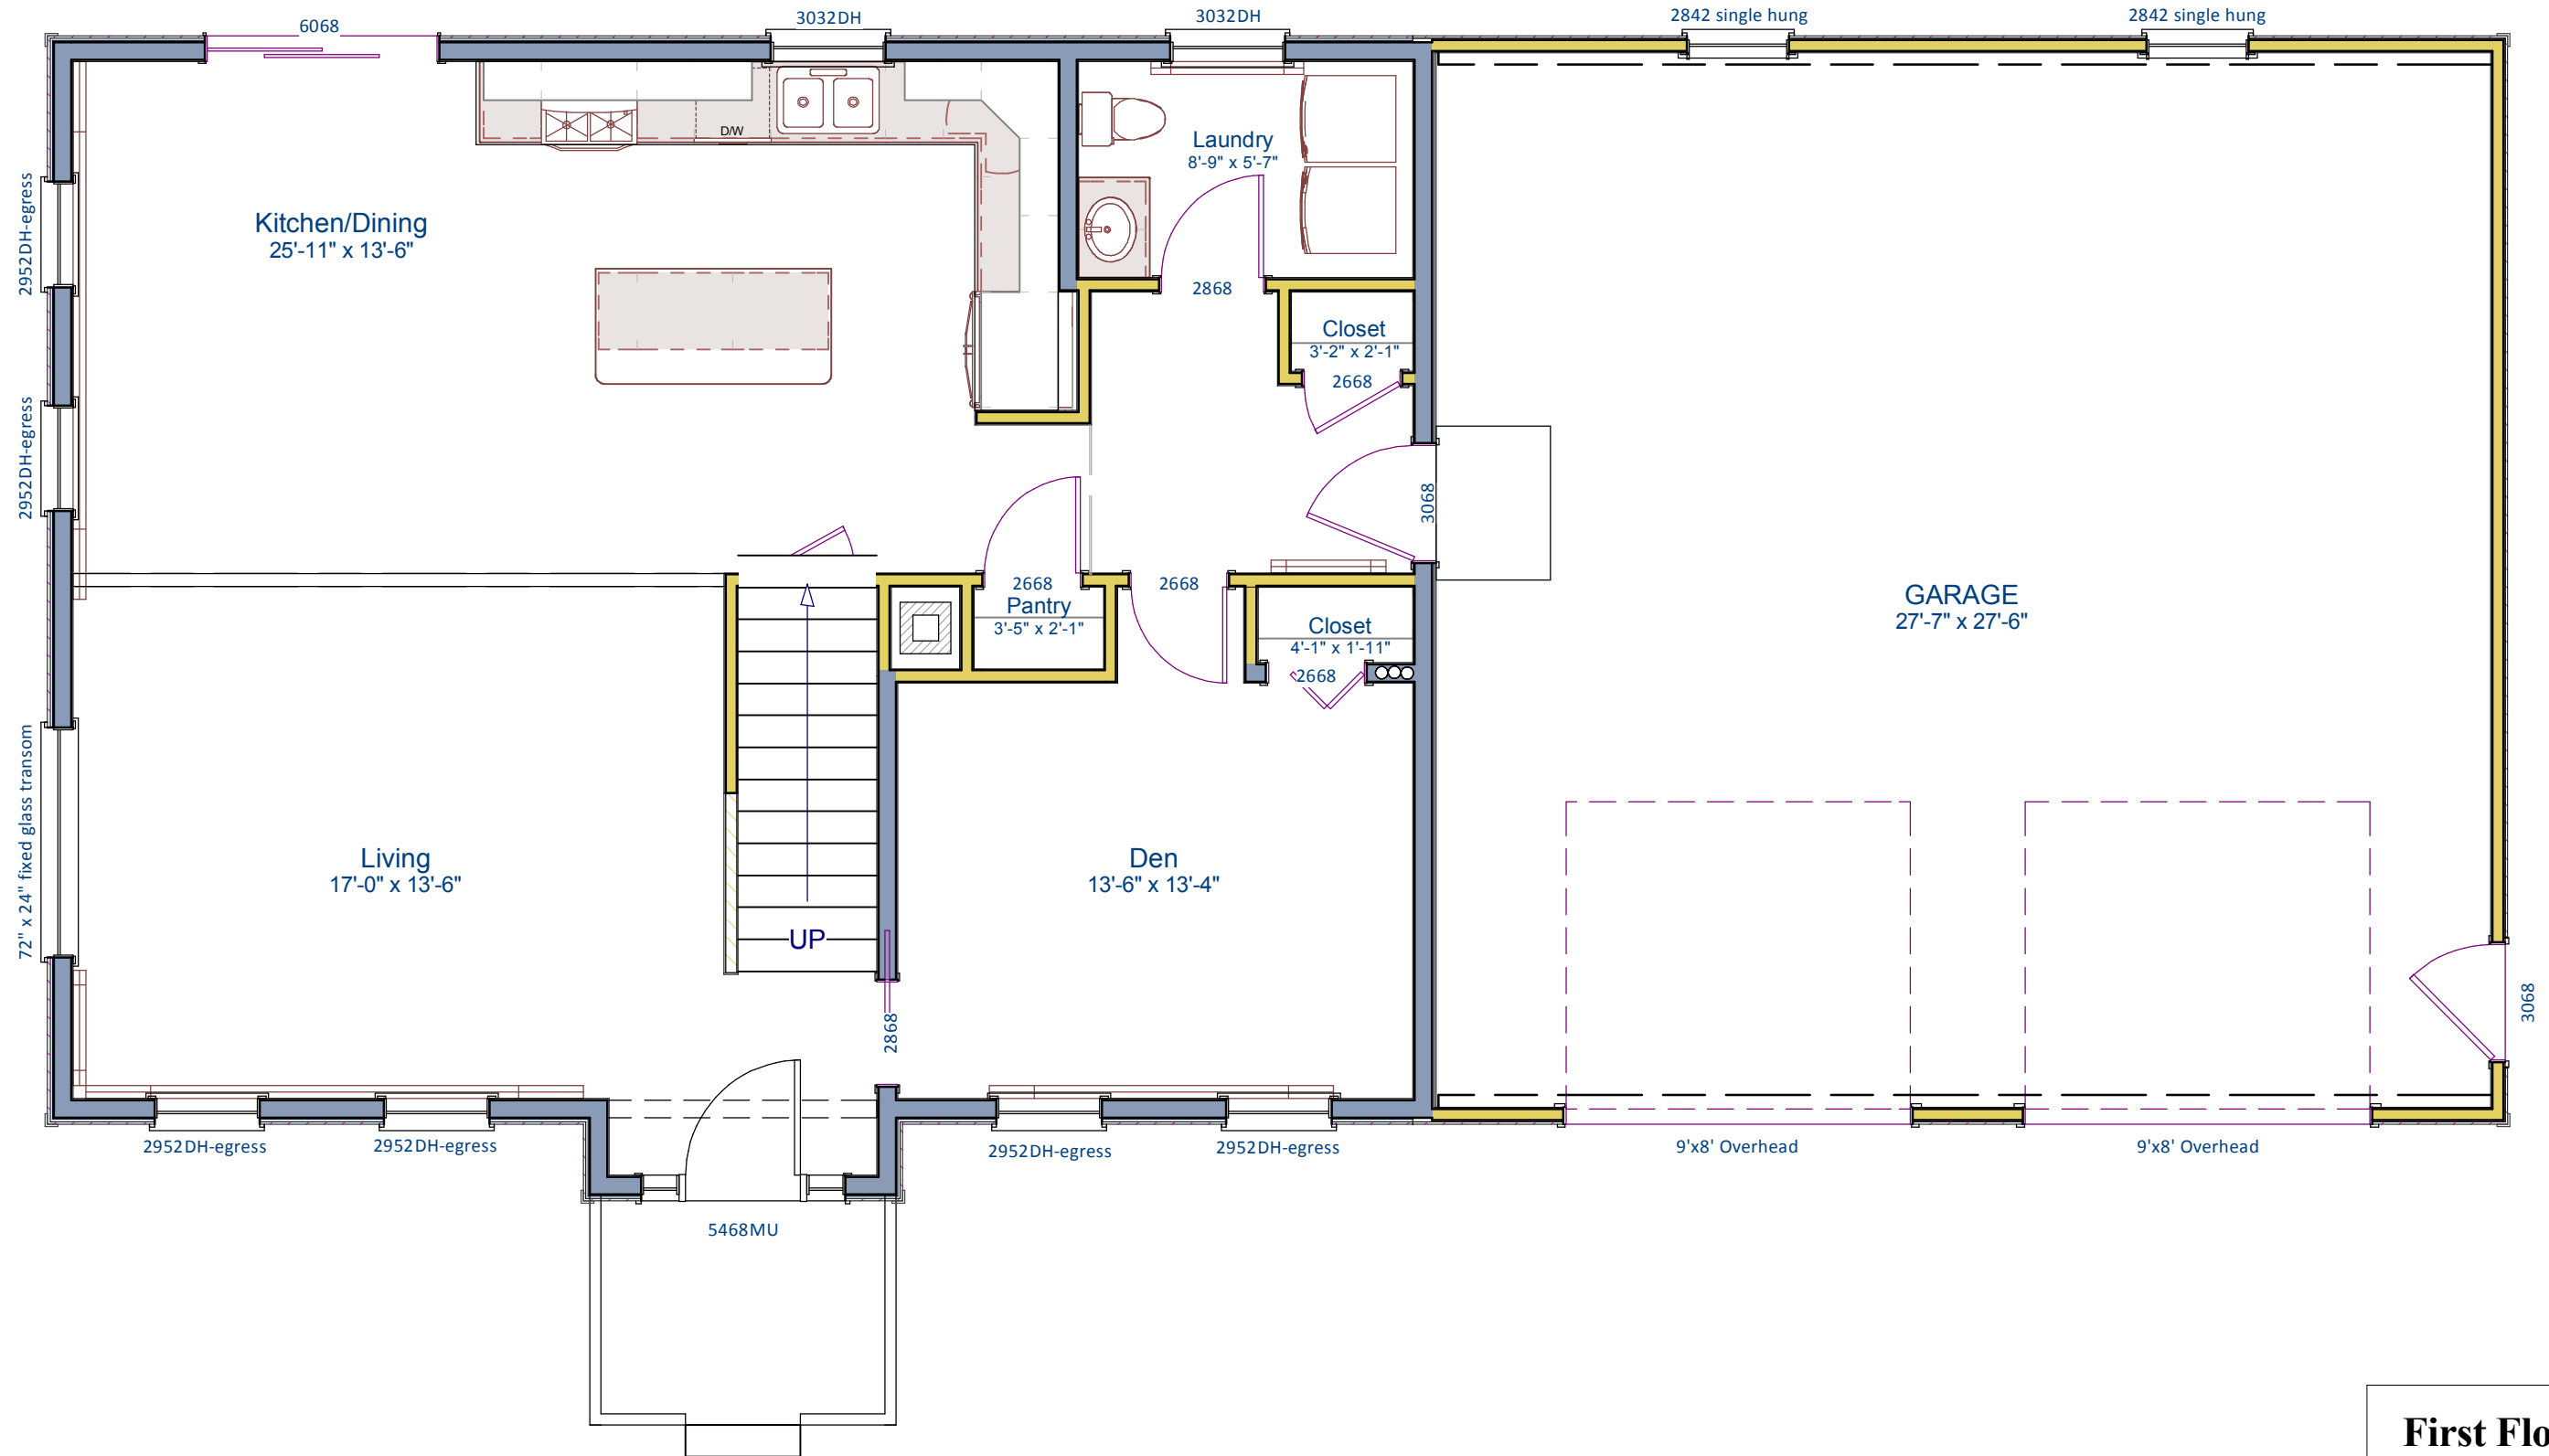

Fortin
Construction, Inc.

2,048 Sq. Ft. Colonial w/ 3 Bedrooms, 2.5 Bathrooms, and an
Attached 2 Car Garage

Front Elevation

**Exterior
Perspectives**

Fortin
Construction, Inc.

2,048 Sq. Ft. Colonial w/ 3 Bedrooms, 2.5 Bathrooms, and an Attached 2 Car Garage

**Exterior
Perspectives**

2,048 Sq. Ft. Colonial w/ 3 Bedrooms, 2.5 Bathrooms, and an Attached 2 Car Garage

First Floor

2,048 Sq. Ft. Colonial w/ 3 Bedrooms, 2.5 Bathrooms, and an Attached 2 Car Garage

2,048 Sq. Ft. Colonial w/ 3 Bedrooms, 2.5 Bathrooms, and an
Attached 2 Car Garage

Kitchen