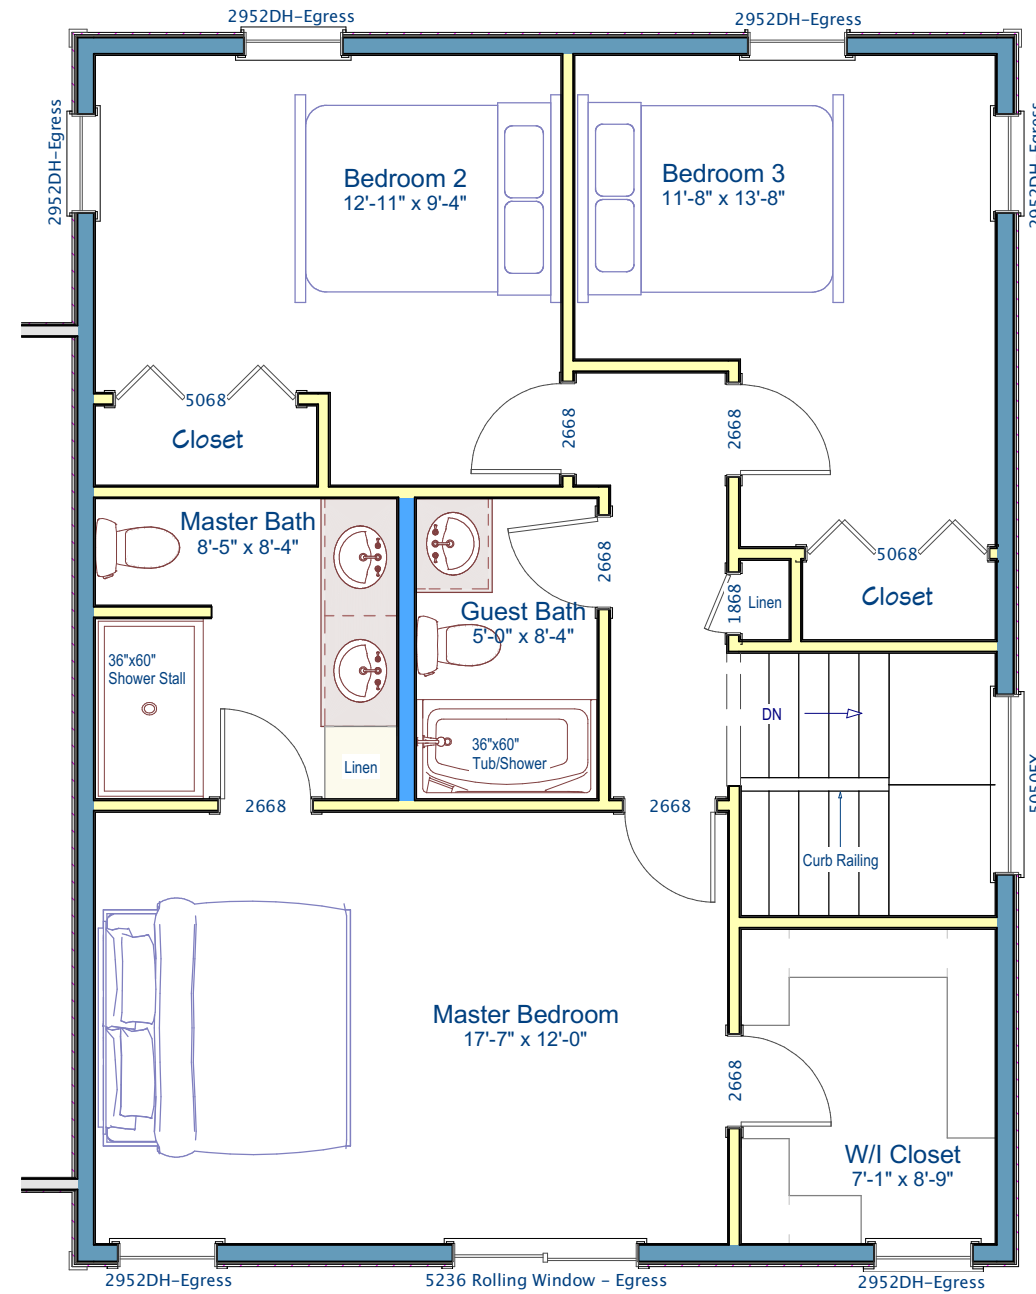

1,768 Sq. Ft. Colonial w/ 3 Bedrooms, 2.5 Bathrooms,  
& 2 Car Attached Garage

**Front Elevation**

**Exterior  
Perspectives**

1,768 Sq. Ft. Colonial w/ 3 Bedrooms, 2.5 Bathrooms,  
& 2 Car Attached Garage

**Exterior Perspectives**

1,768 Sq. Ft. Colonial w/ 3 Bedrooms, 2.5 Bathrooms,  
& 2 Car Attached Garage

1,768 Sq. Ft. Colonial w/ 3 Bedrooms, 2.5 Bathrooms,  
& 2 Car Attached Garage

**Kitchen**