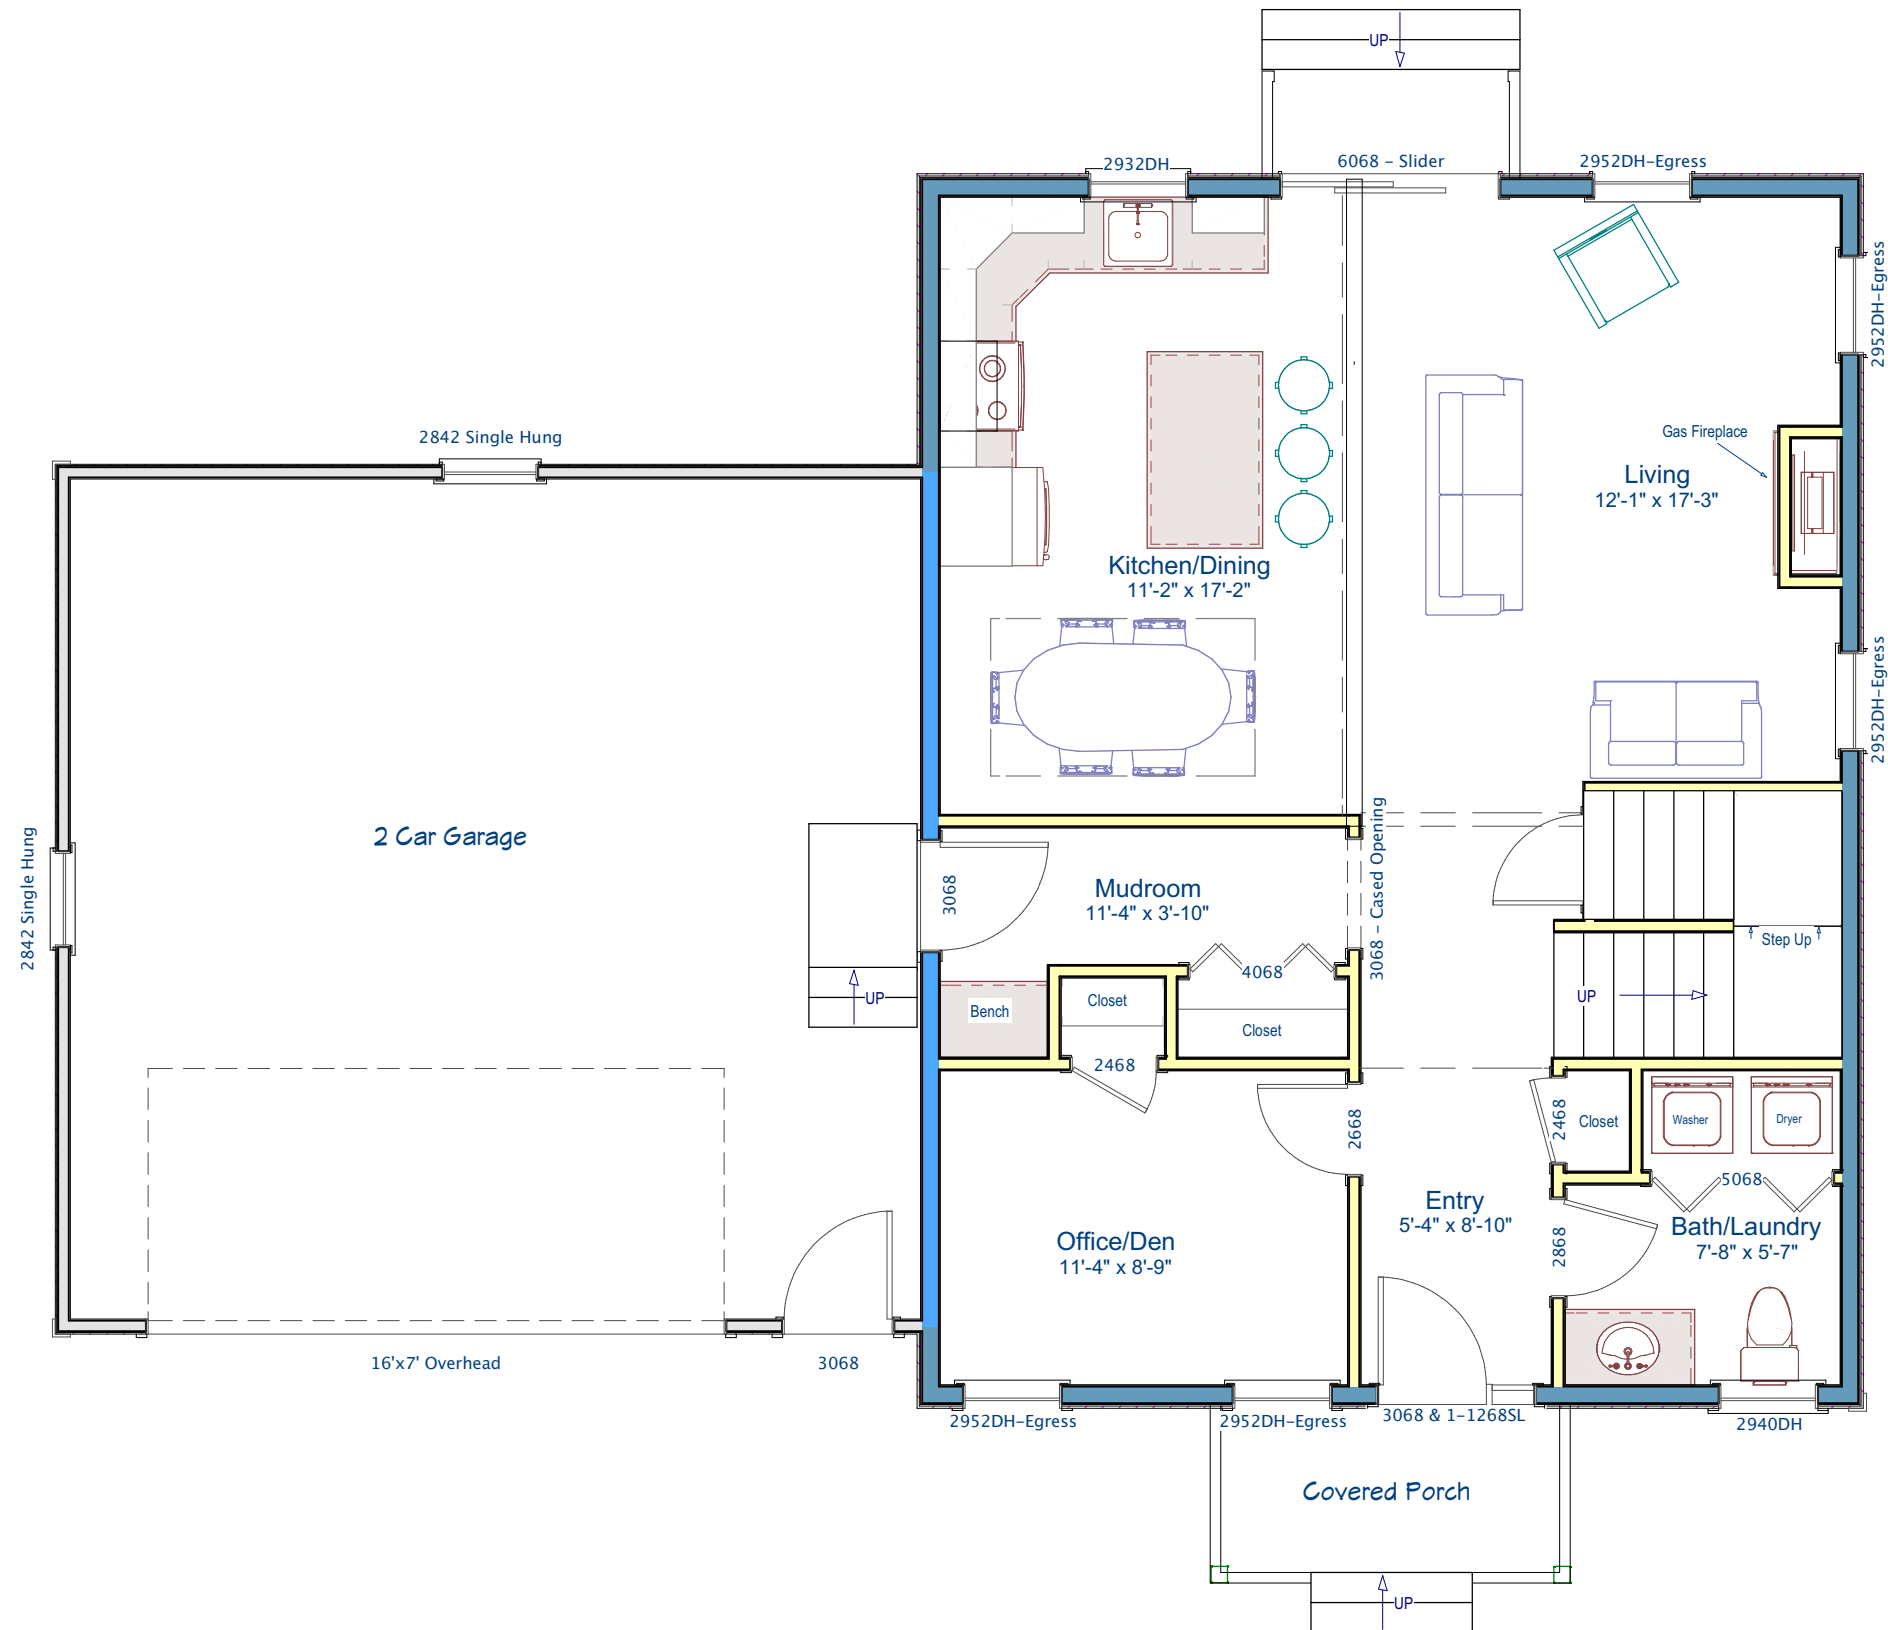

1,768 Sq. Ft. Colonial w/ 3 Bedrooms, 2.5 Bathrooms,  
& 2 Car Attached Garage

**Front Elevation**

**Exterior  
Perspectives**

1,768 Sq. Ft. Colonial w/ 3 Bedrooms, 2.5 Bathrooms,  
& 2 Car Attached Garage

**Exterior Perspectives**

1,768 Sq. Ft. Colonial w/ 3 Bedrooms, 2.5 Bathrooms,  
& 2 Car Attached Garage

1,768 Sq. Ft. Colonial w/ 3 Bedrooms, 2.5 Bathrooms,  
& 2 Car Attached Garage

**Kitchen**