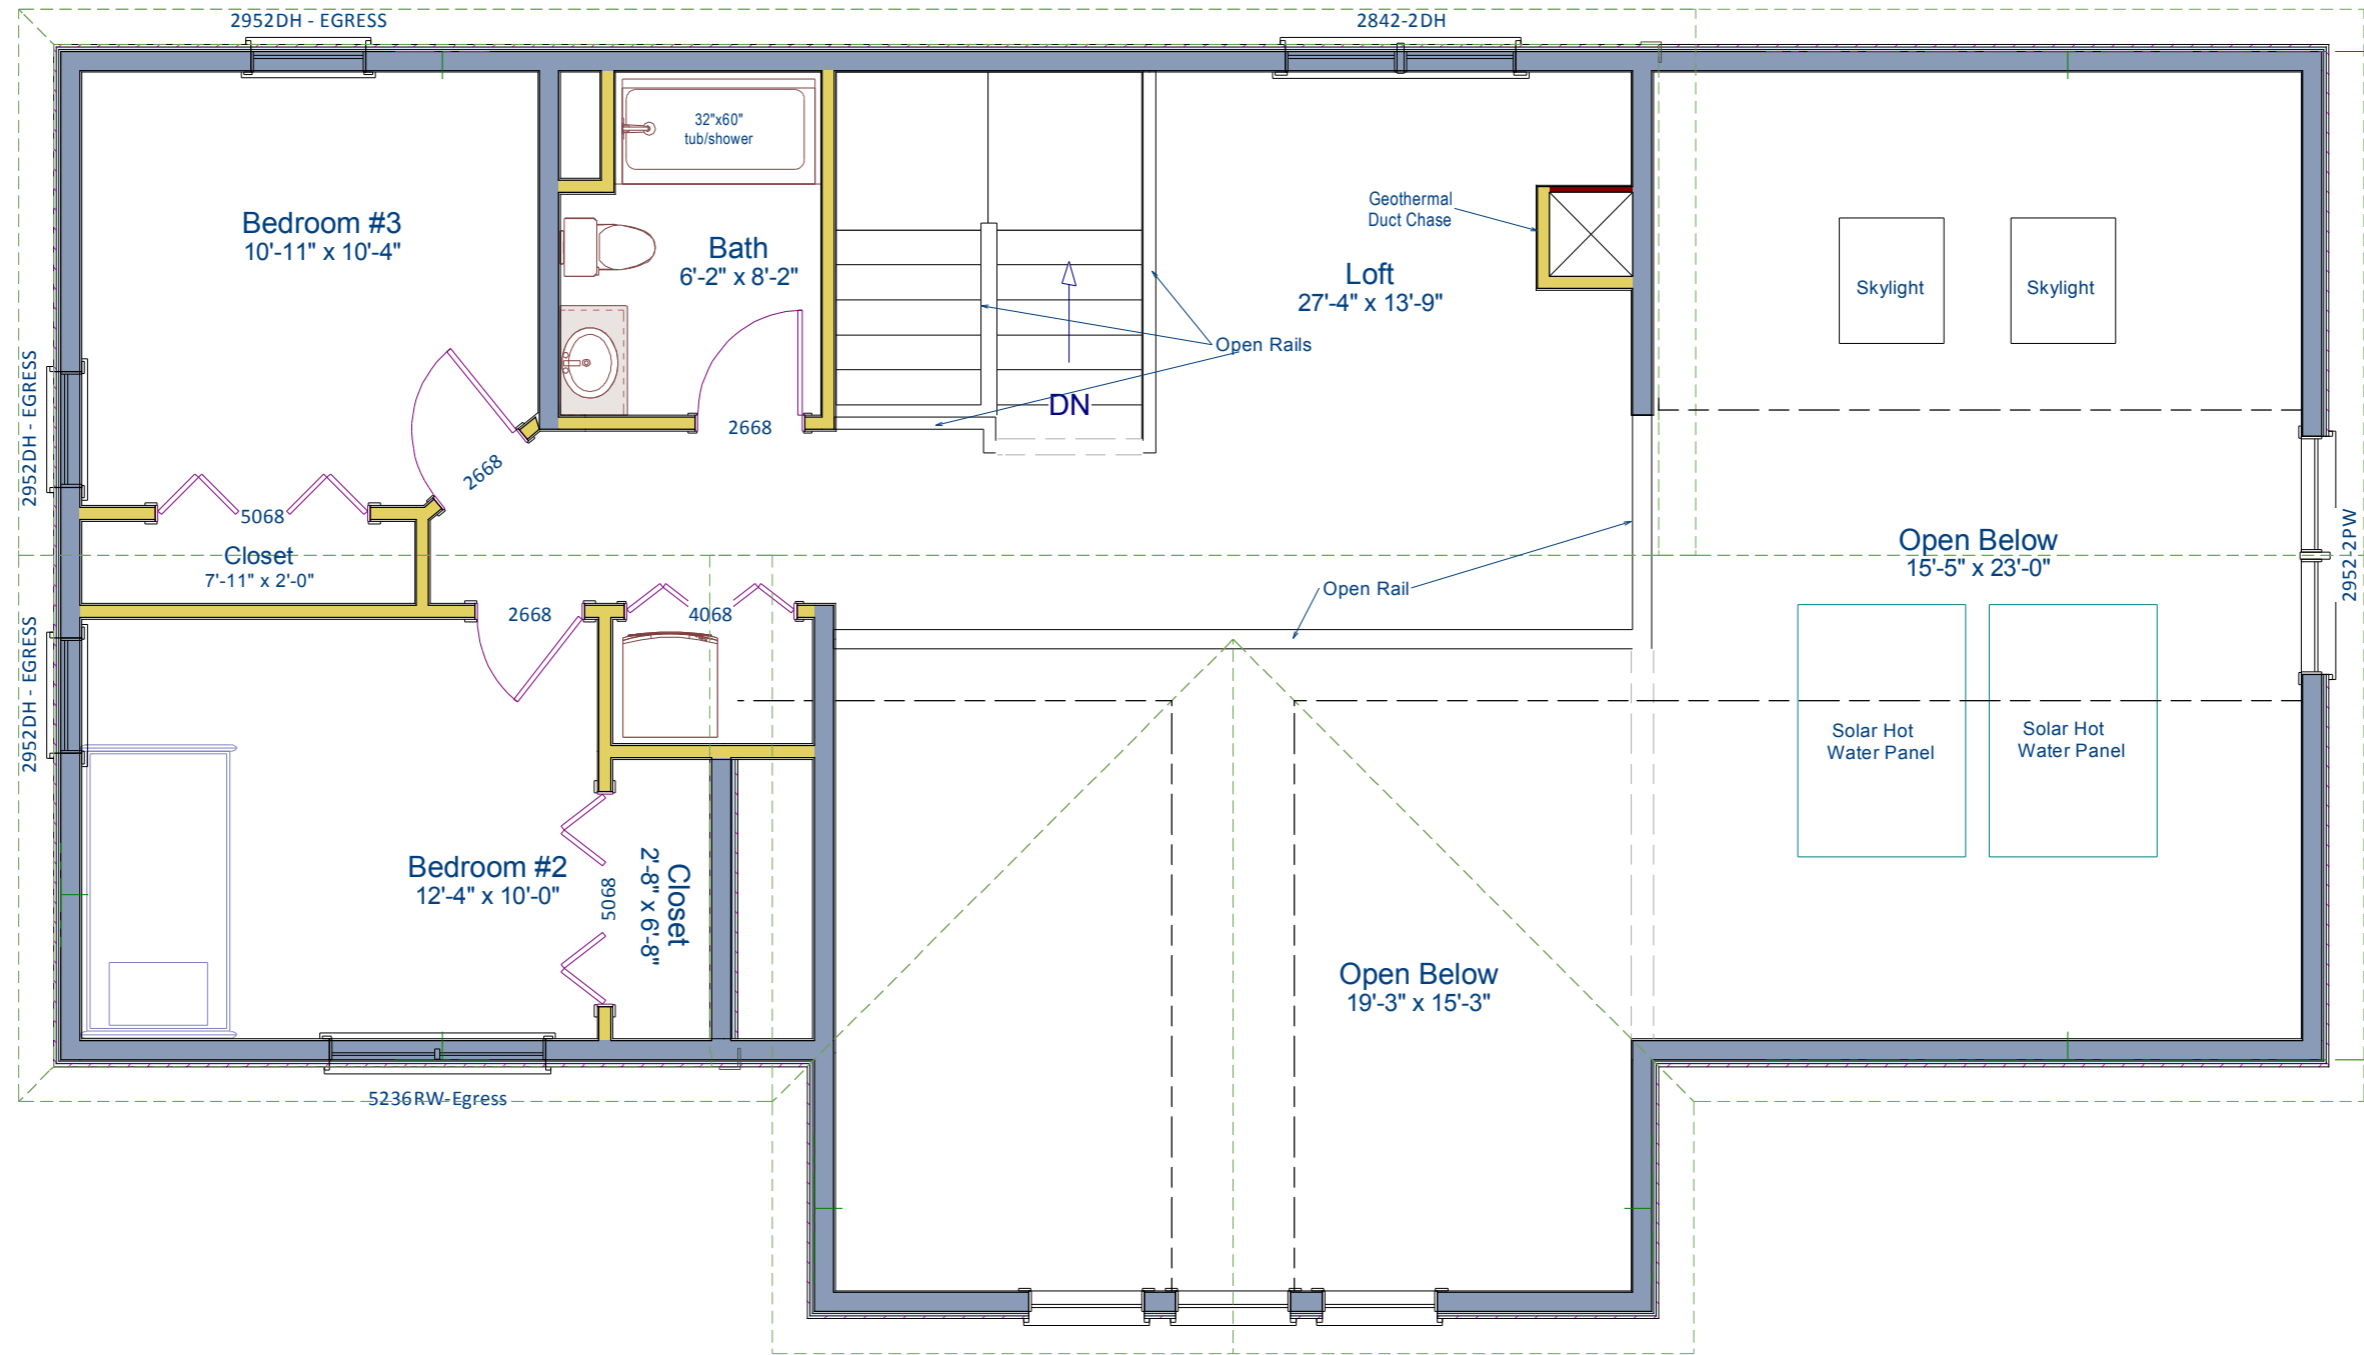

Front Elevation

Exterior Perspectives

2,103 Sq. Ft. Cape w/ 3 Bedrooms, and 2.75 Bathrooms

Exterior Perspectives

First Floor

Kitchen