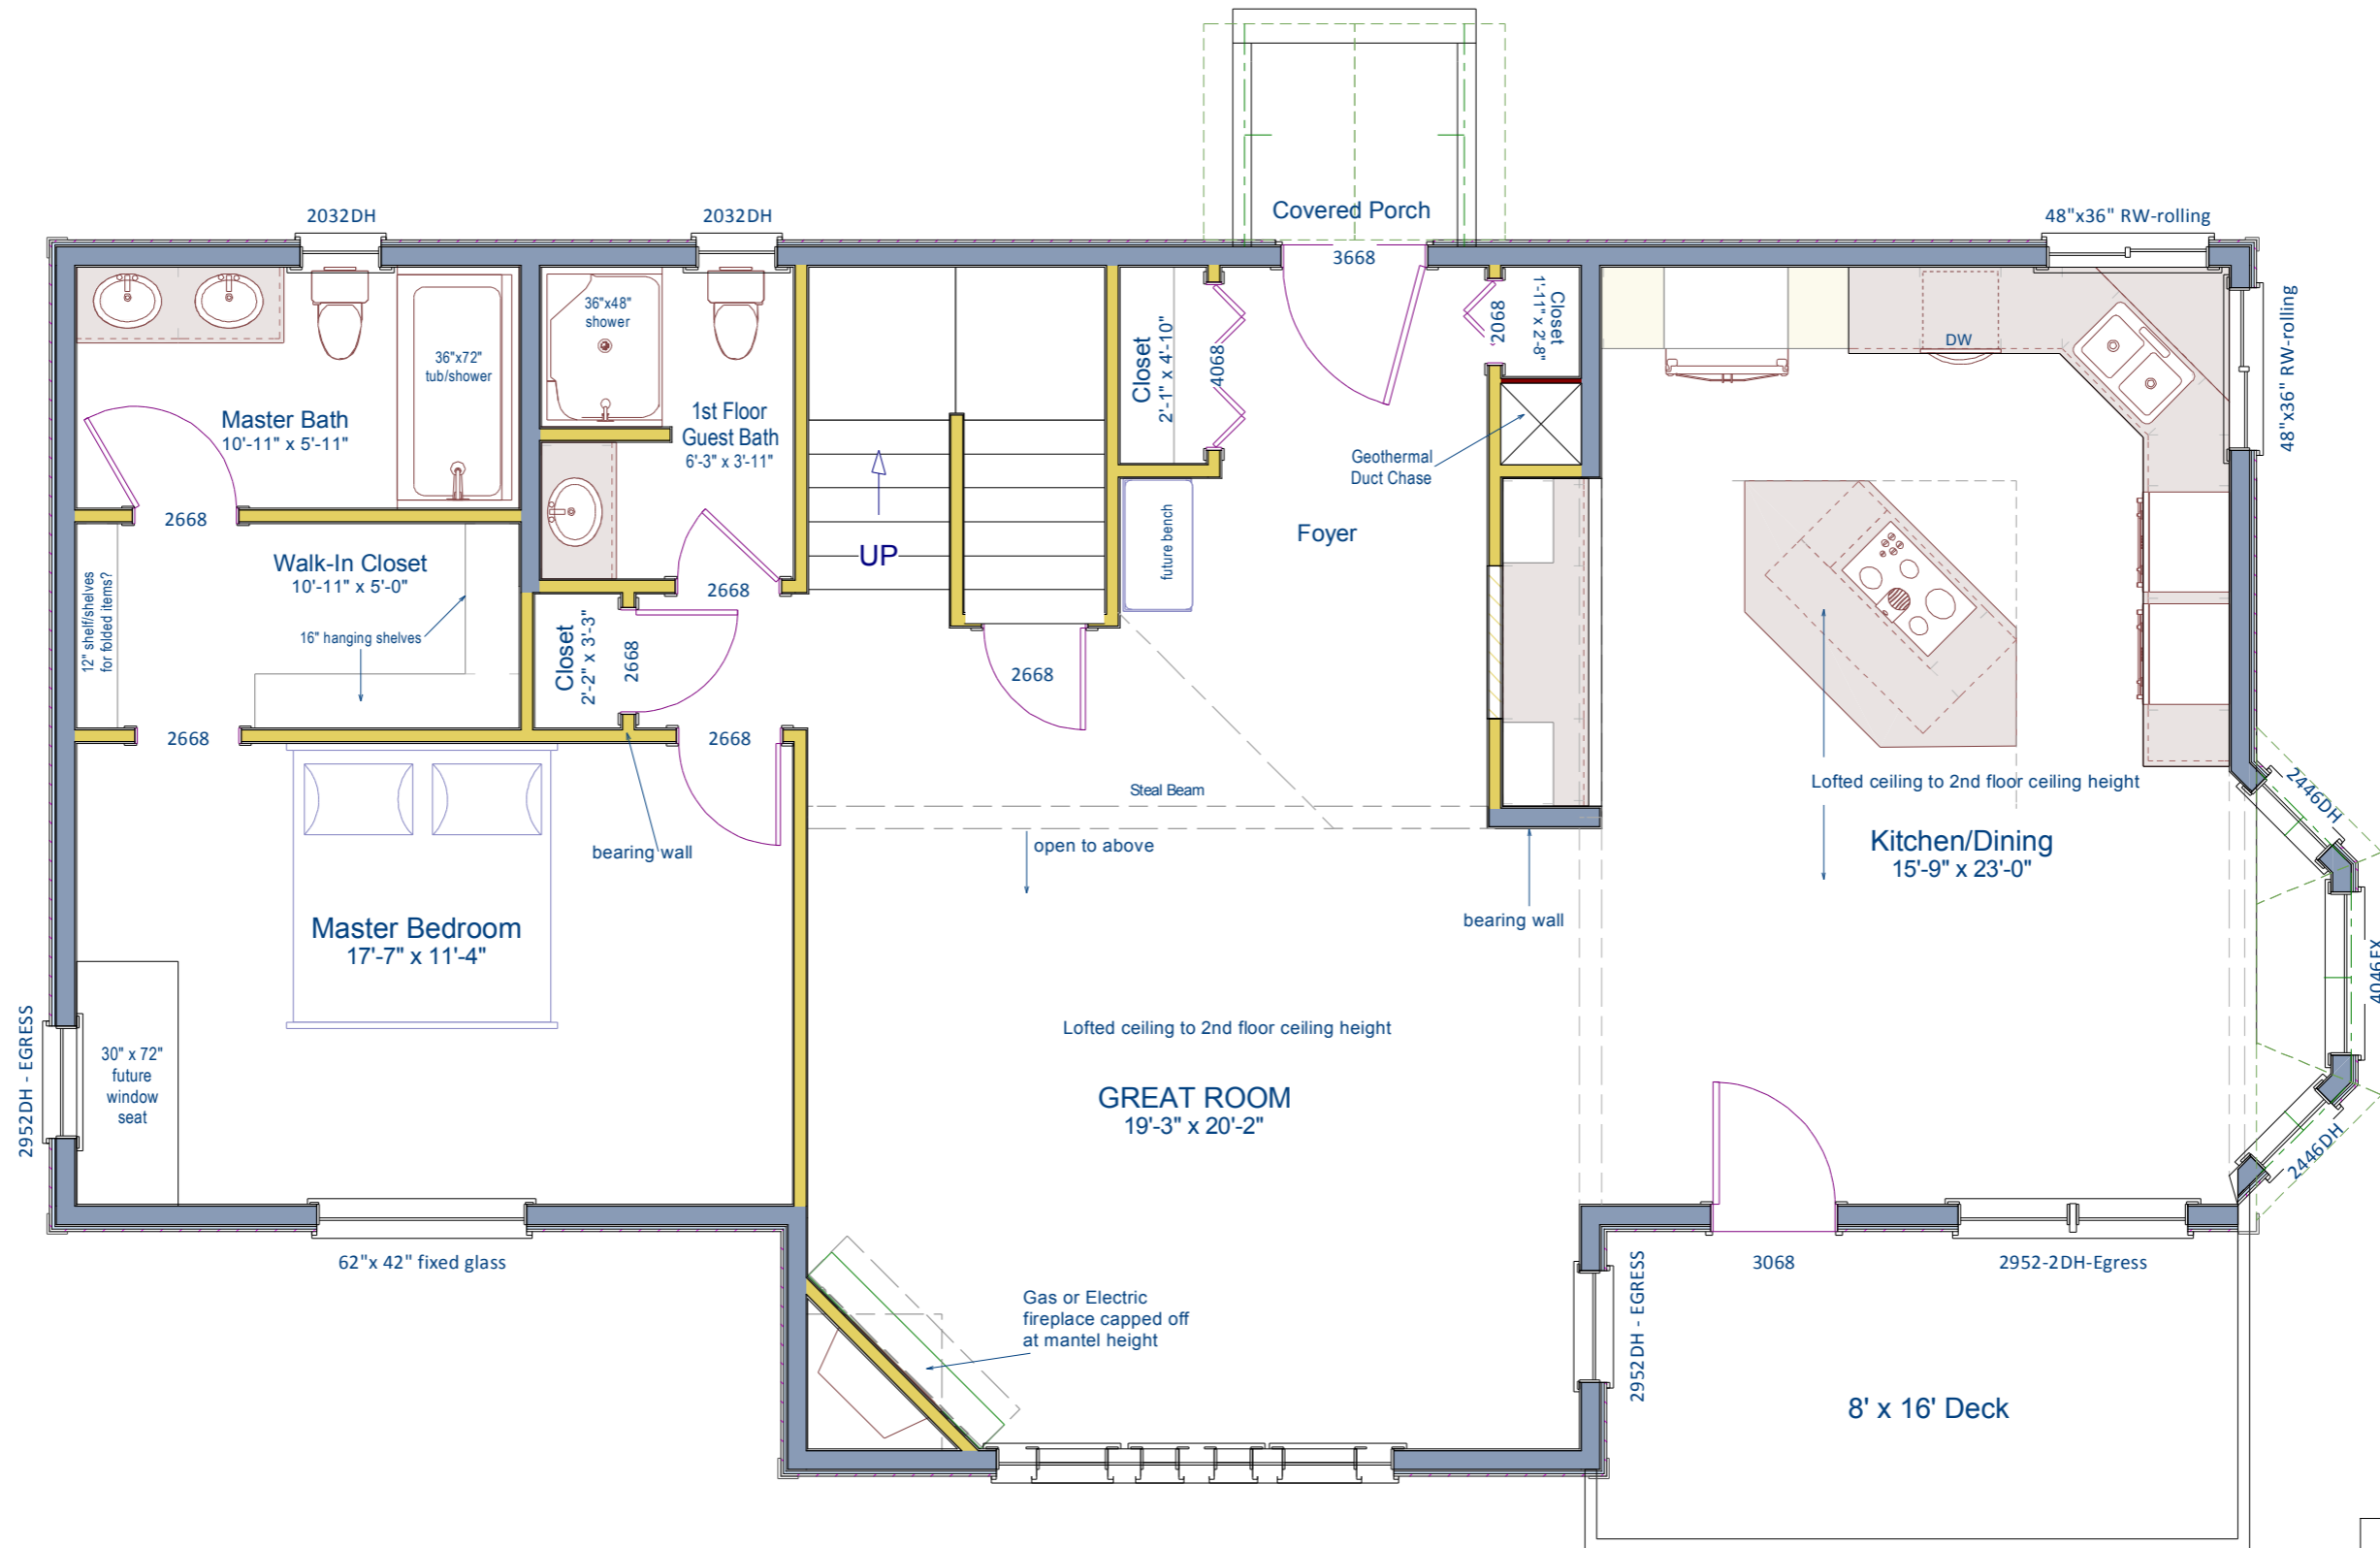

Front Elevation

Exterior Perspectives

2,103 Sq. Ft. Cape w/ 3 Bedrooms, and 2.75 Bathrooms

Exterior Perspectives

First Floor

Kitchen