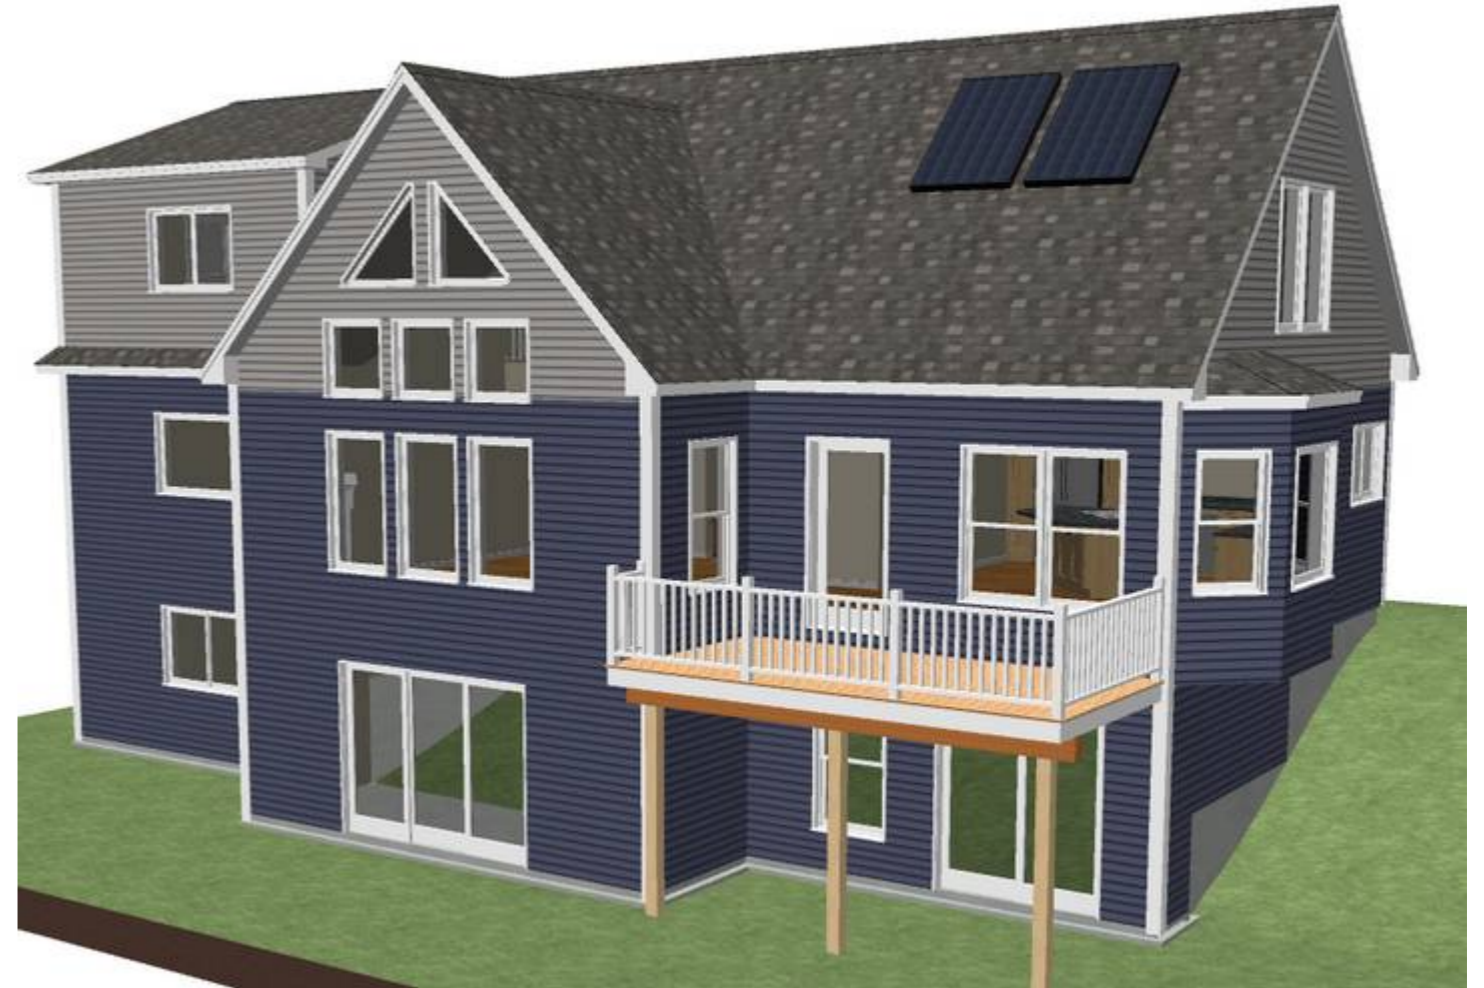

Front Elevation

Exterior Perspectives

2,103 Sq. Ft. Cape w/ 3 Bedrooms, and 2.75 Bathrooms

Exterior Perspectives

First Floor

Kitchen