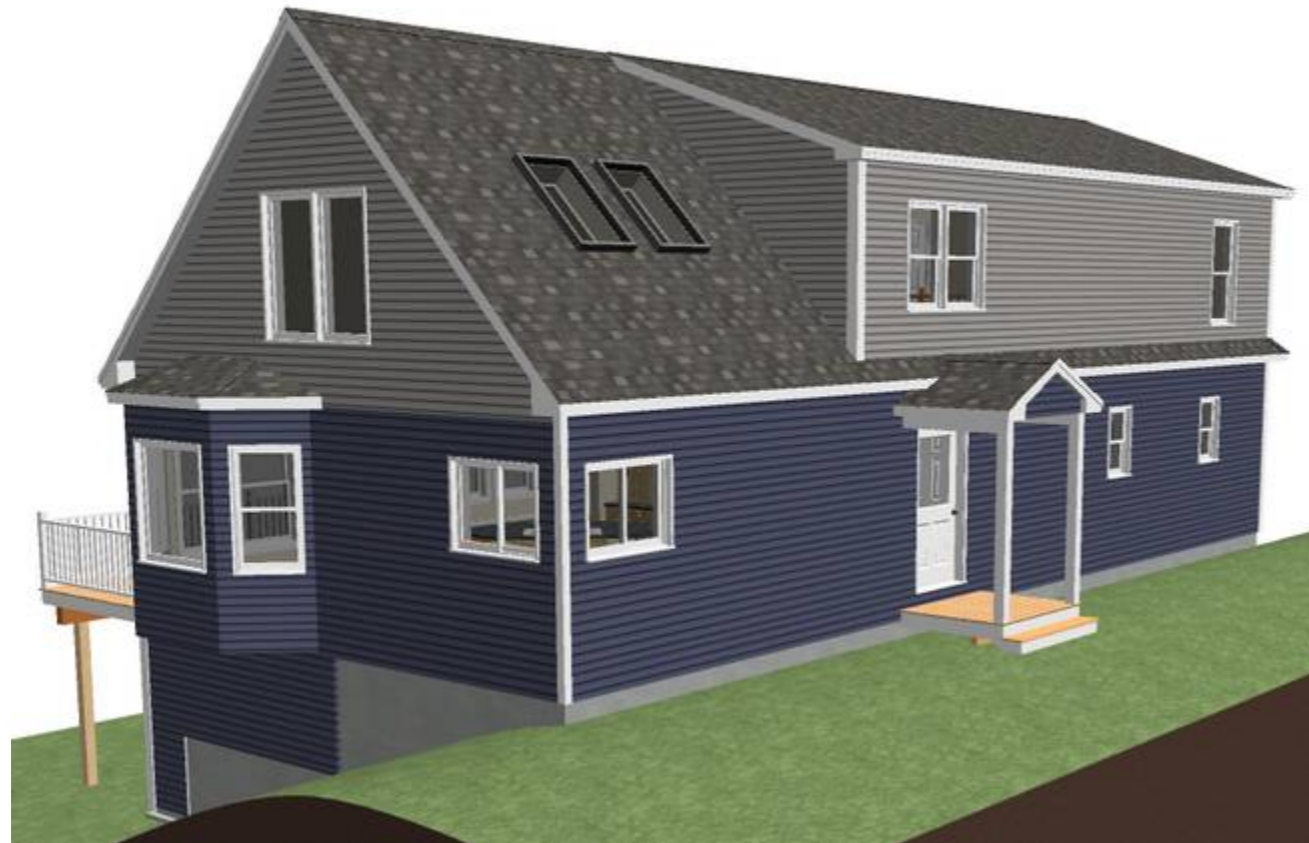

Front Elevation

Exterior Perspectives

2,103 Sq. Ft. Cape w/ 3 Bedrooms, and 2.75 Bathrooms

Exterior Perspectives

First Floor

Kitchen