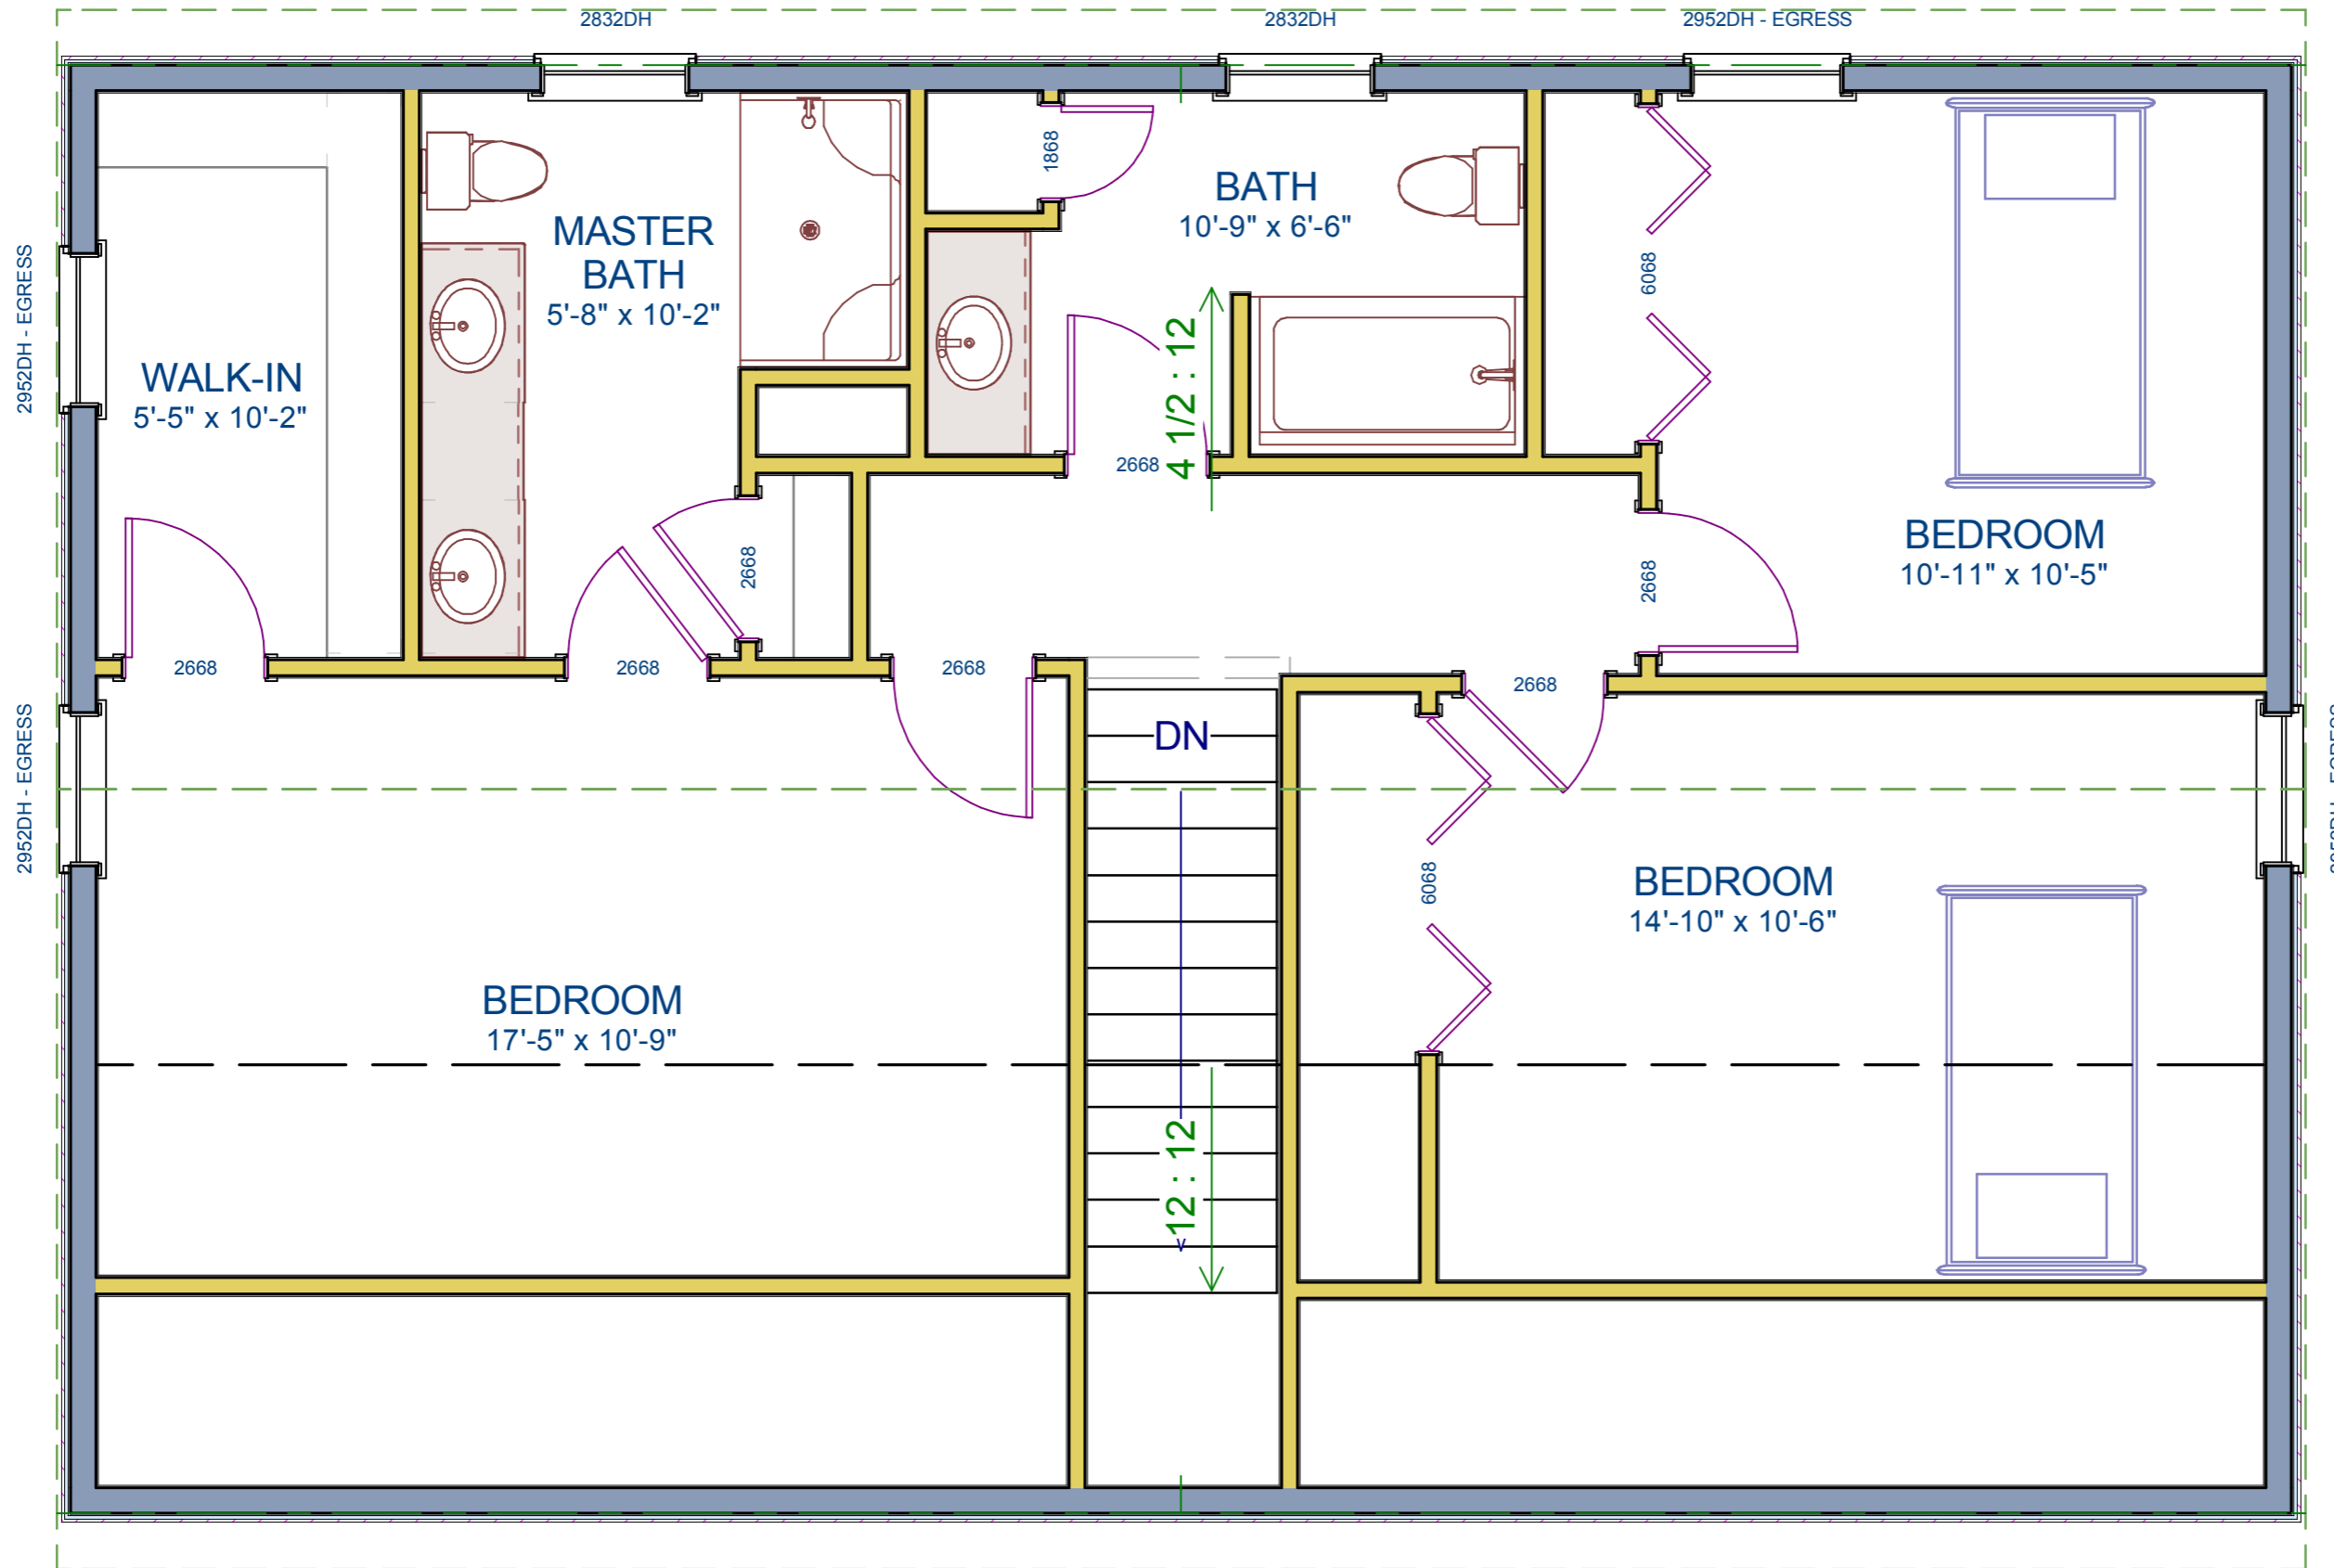

Front Elevation

**Exterior
Perspectives**

1,920 Sq. Ft. Cape w/ 4 Bedrooms, and 2.5 Bathrooms

Exterior Perspectives

First Floor

Second Floor