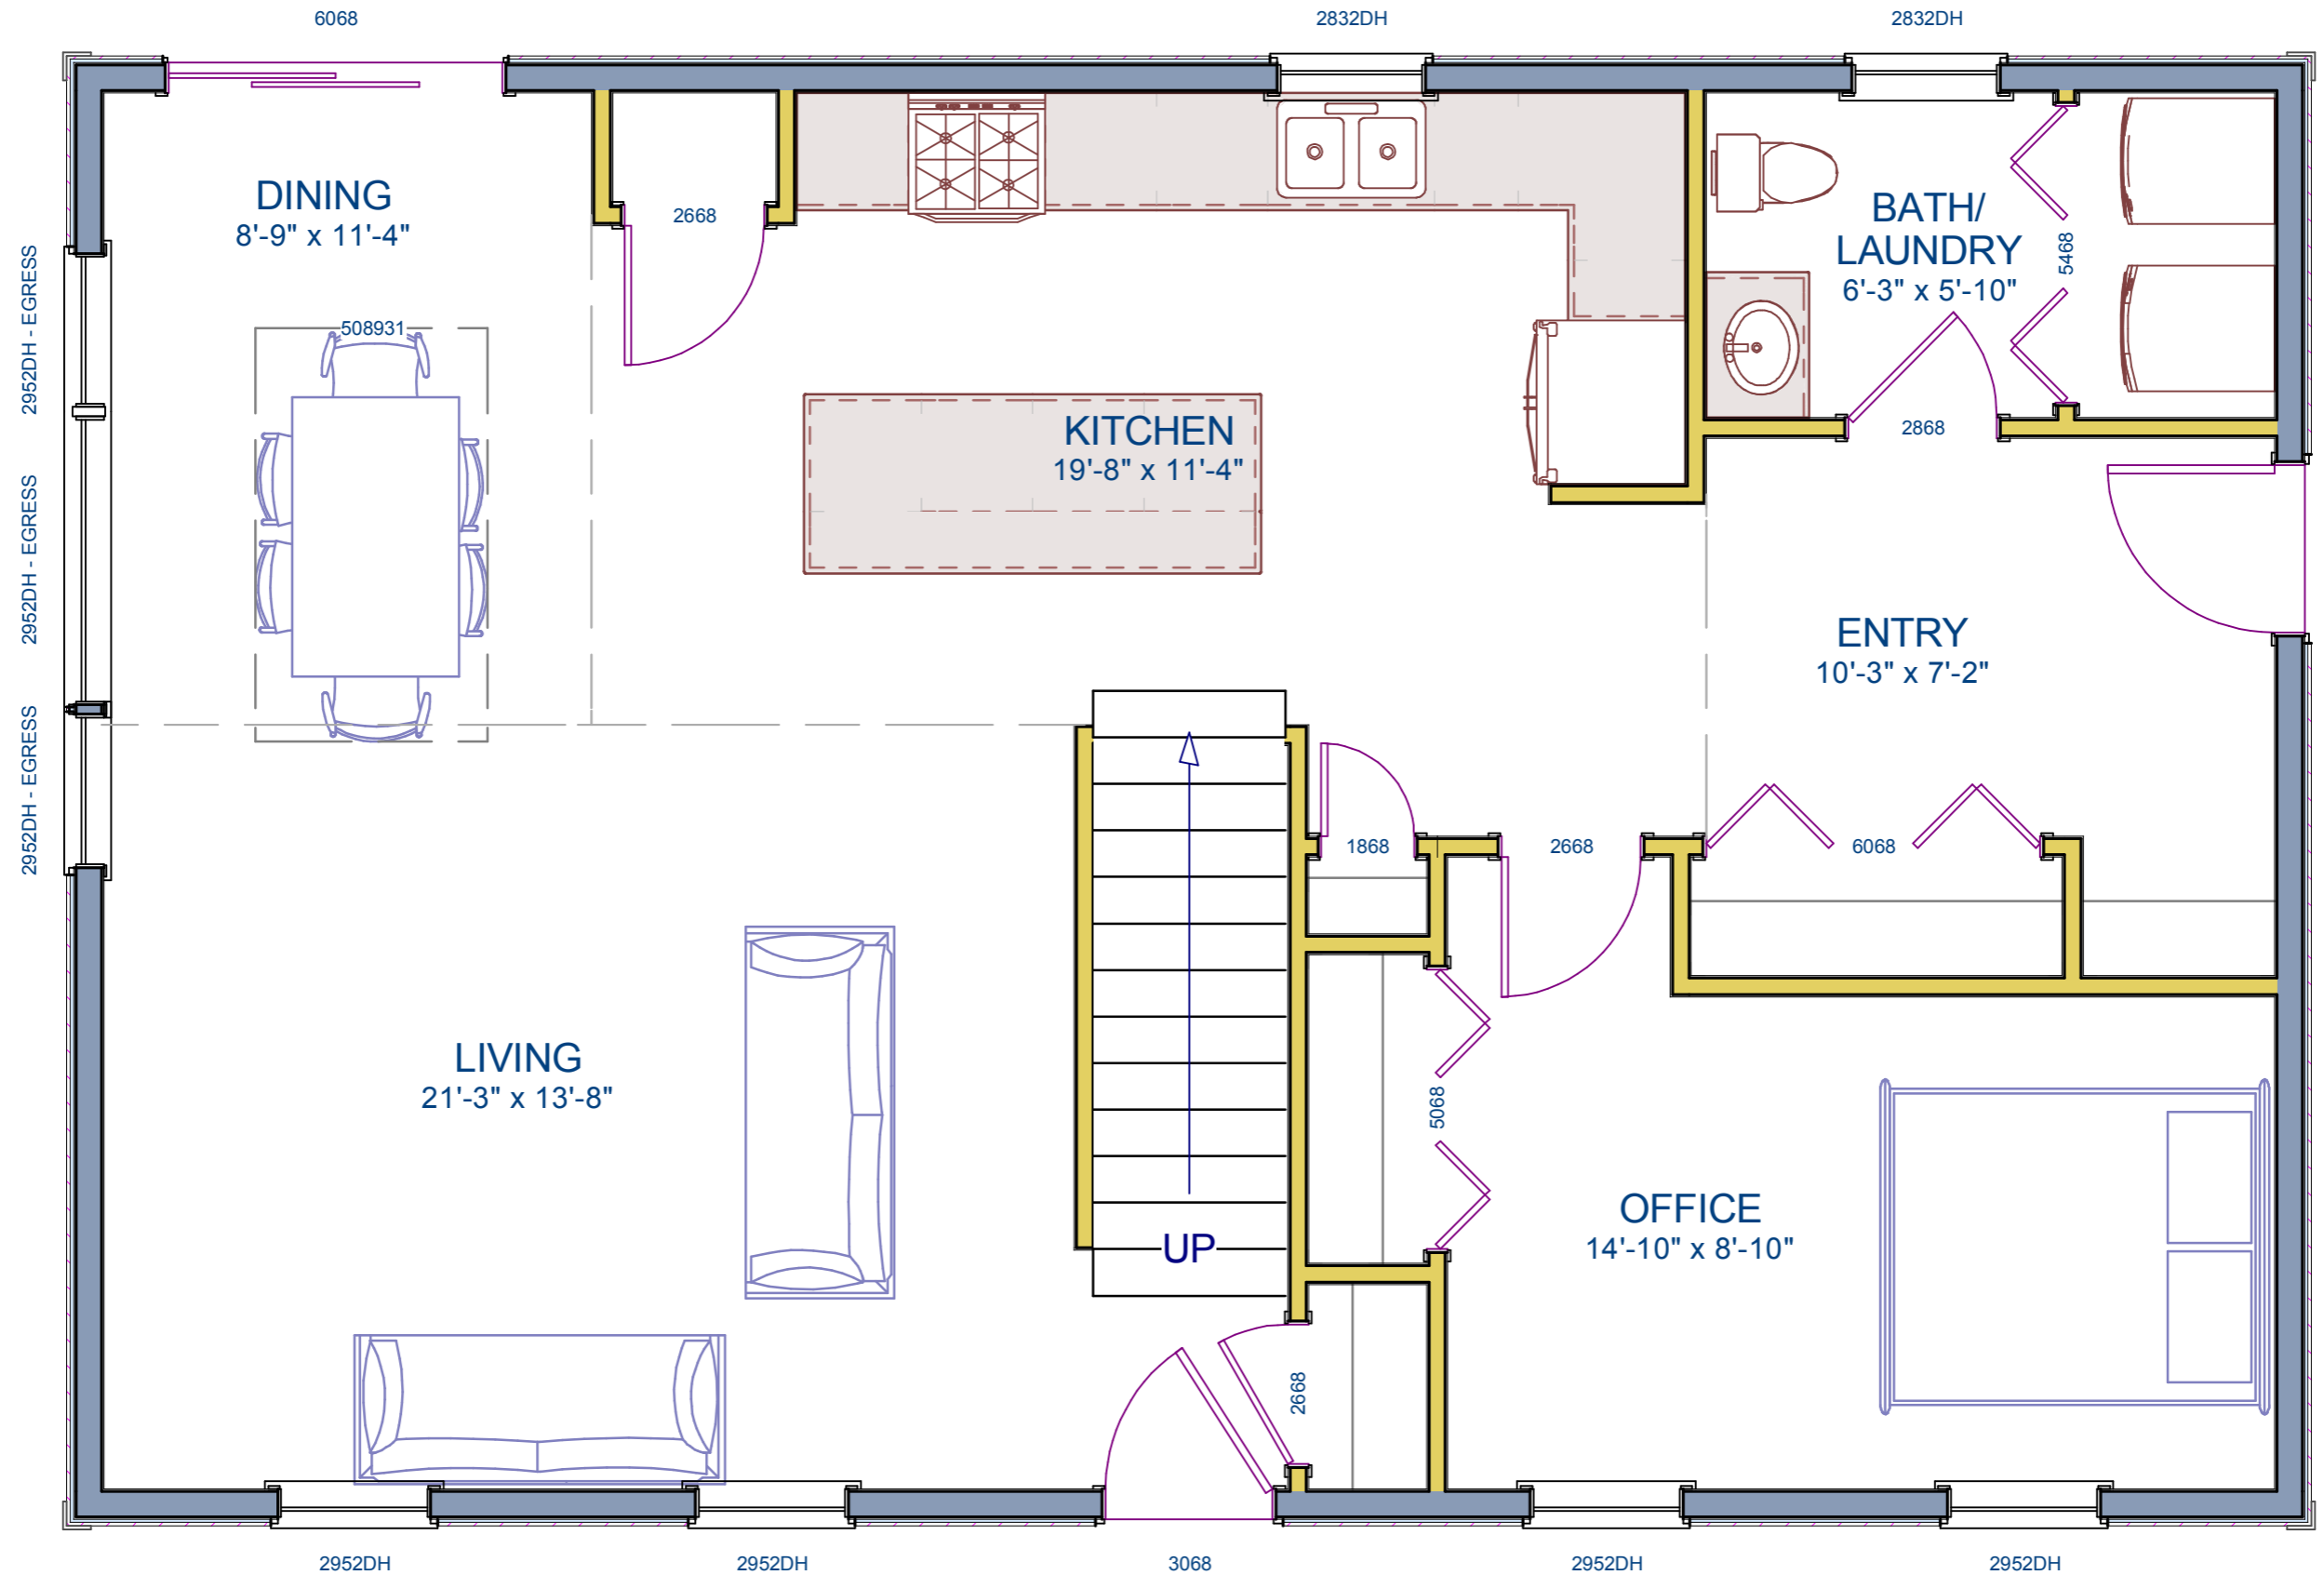

Front Elevation

**Exterior
Perspectives**

1,920 Sq. Ft. Cape w/ 4 Bedrooms, and 2.5 Bathrooms

Exterior Perspectives

First Floor

Second Floor