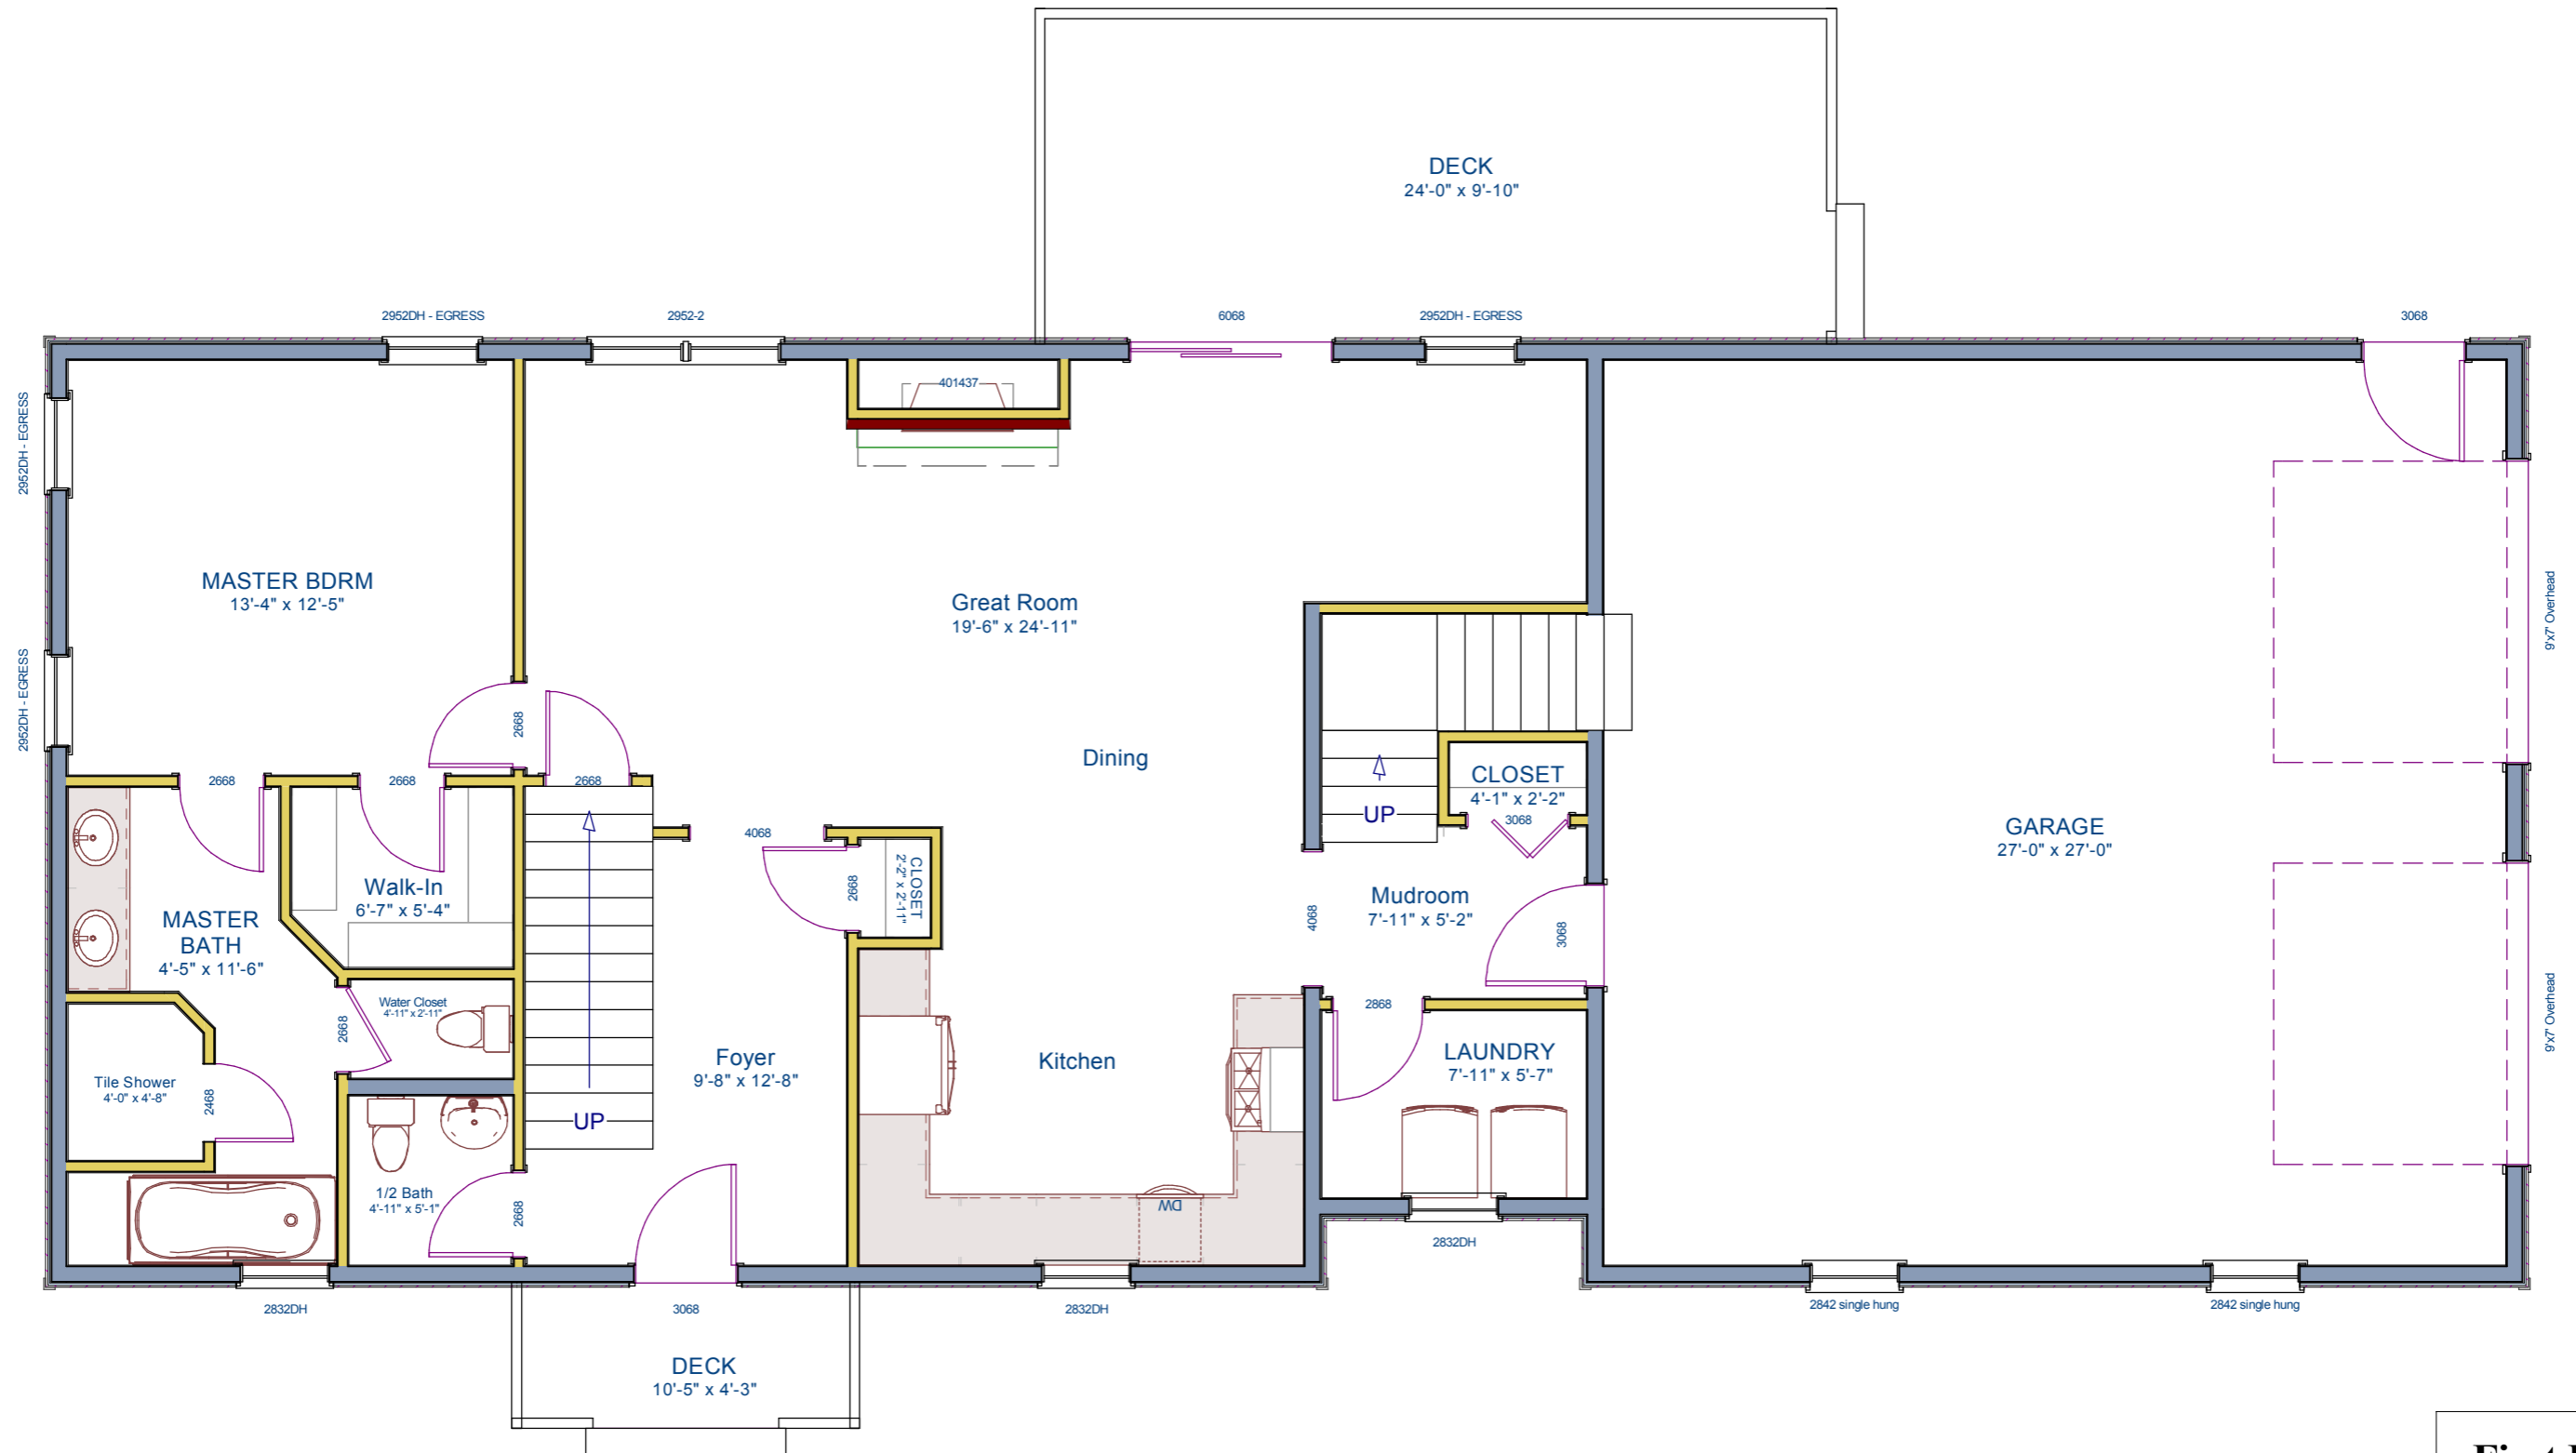

Fortin
Construction, Inc.

2,816 Sq. Ft. Cape w/ 3 Bedrooms, 2.5 Bathrooms, a 2 Car Attached Garage, and Bonus Room

Front Elevation

**Exterior
Perspectives**

Fortin
Construction, Inc.

2,816 Sq. Ft. Cape w/ 3 Bedrooms, 2.5 Bathrooms, a 2 Car Attached Garage, and Bonus Room

**Exterior
Perspectives**

2,816 Sq. Ft. Cape w/ 3 Bedrooms, 2.5 Bathrooms, a 2 Car Attached Garage, and Bonus Room

First Floor

2,816 Sq. Ft. Cape w/ 3 Bedrooms, 2.5 Bathrooms, a 2 Car Attached Garage, and Bonus Room