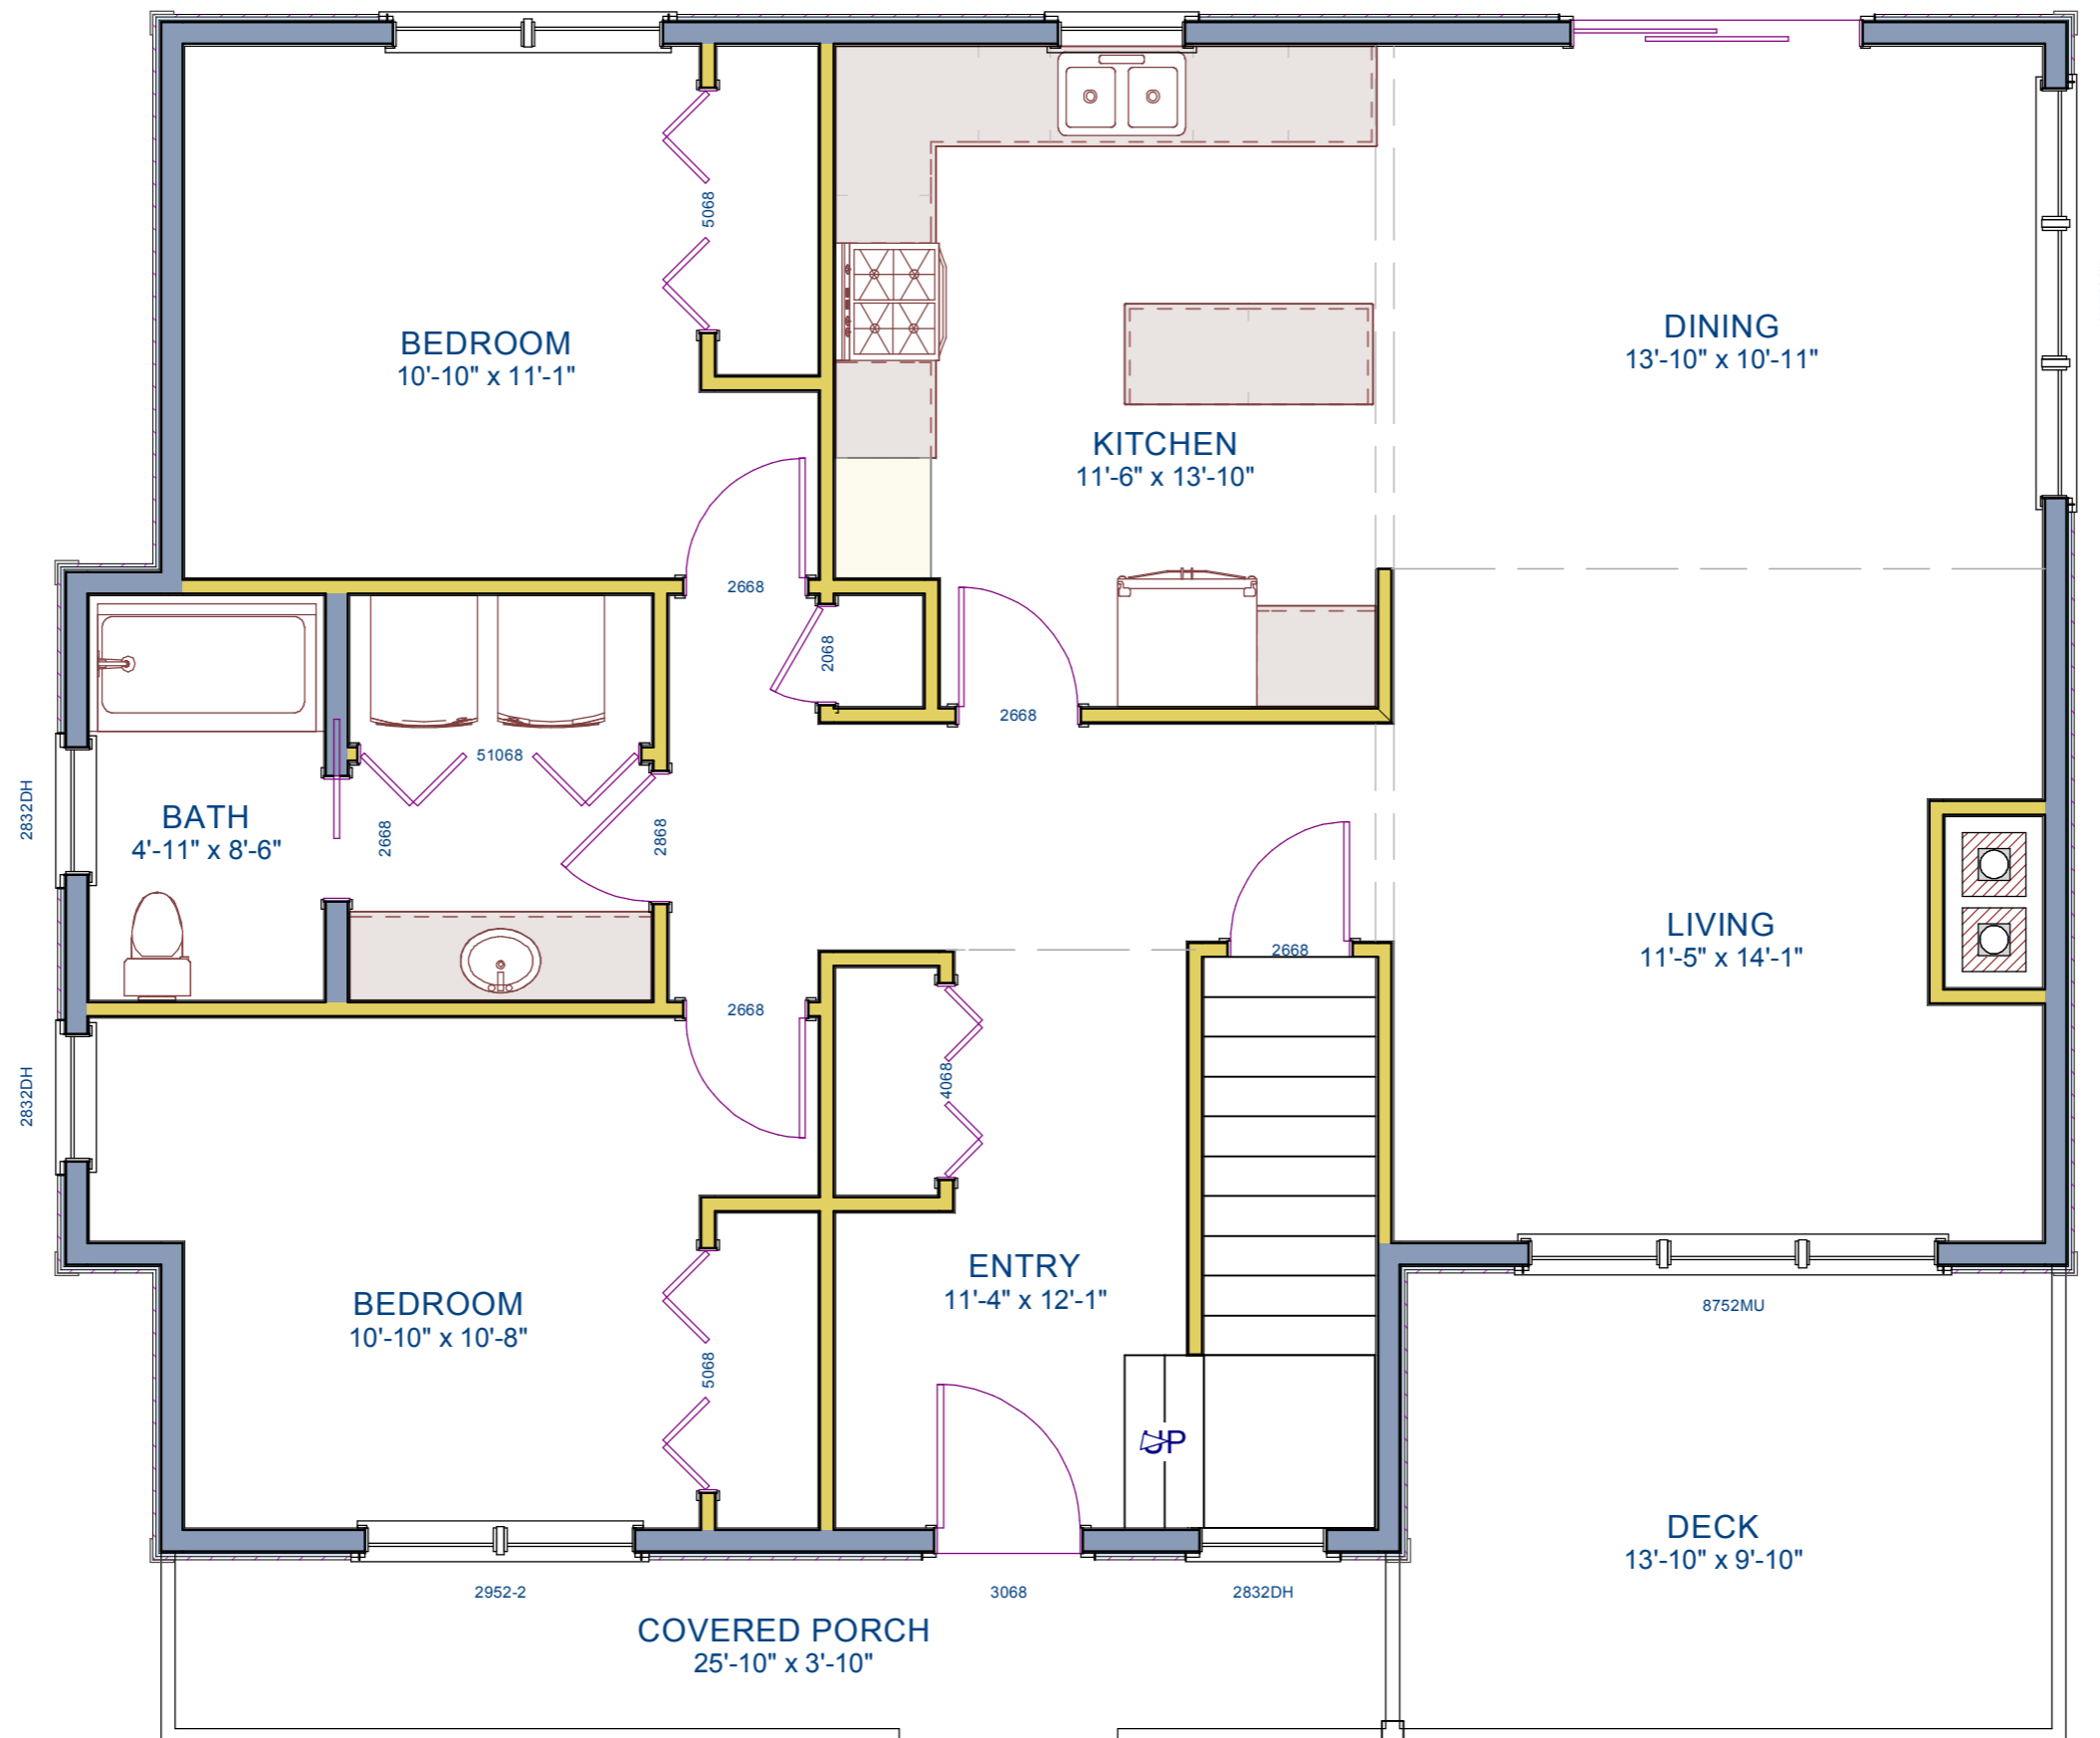

Front Elevation

**Exterior
Perspectives**

2,351 Sq. Ft. Cape w/ 3 Bedrooms, and 2 Bathrooms

**Exterior
Perspectives**

First Floor