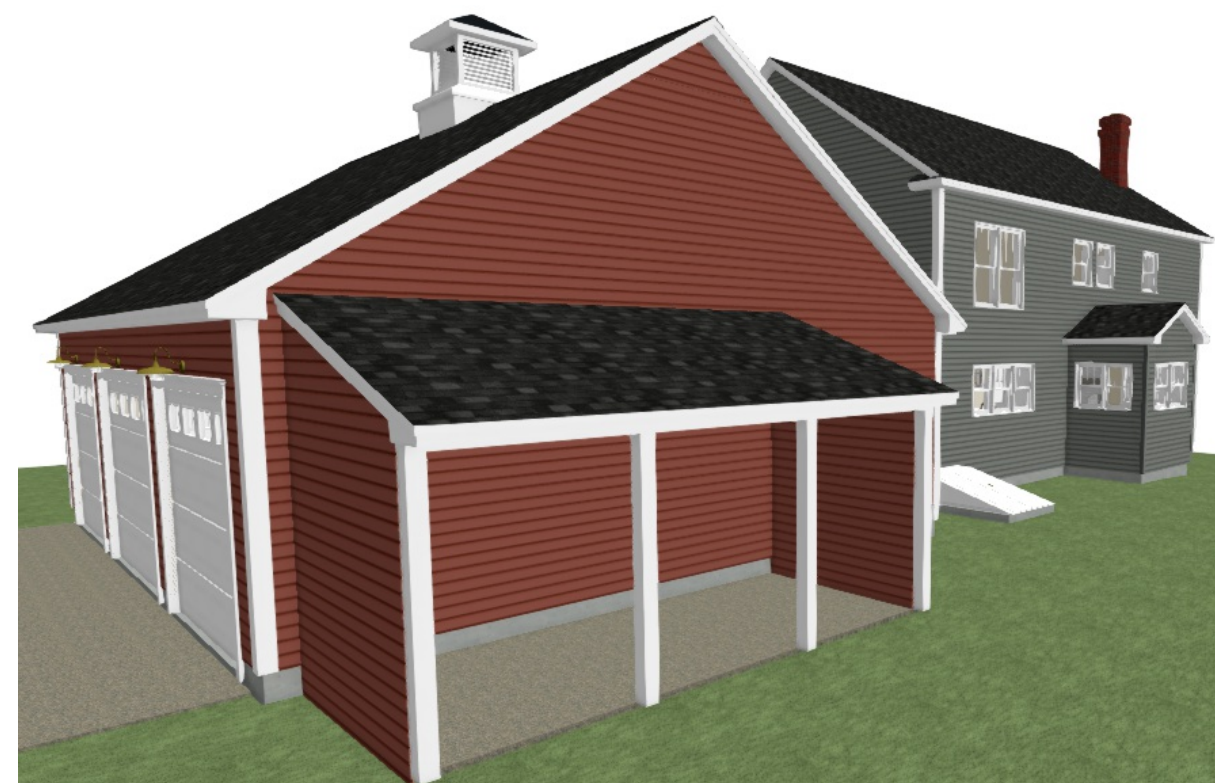

Front Elevation

2,484 Sq. Ft. Contemporary Farmhouse w/ 4 Bedrooms, 2.5 Bathrooms,
with 3 Car Attached Garage

**Exterior
Perspectives**

2,484 Sq. Ft. Contemporary Farmhouse w/ 4 Bedrooms, 2.5 Bathrooms,
with 3 Car Attached Garage

First Floor

Kitchen