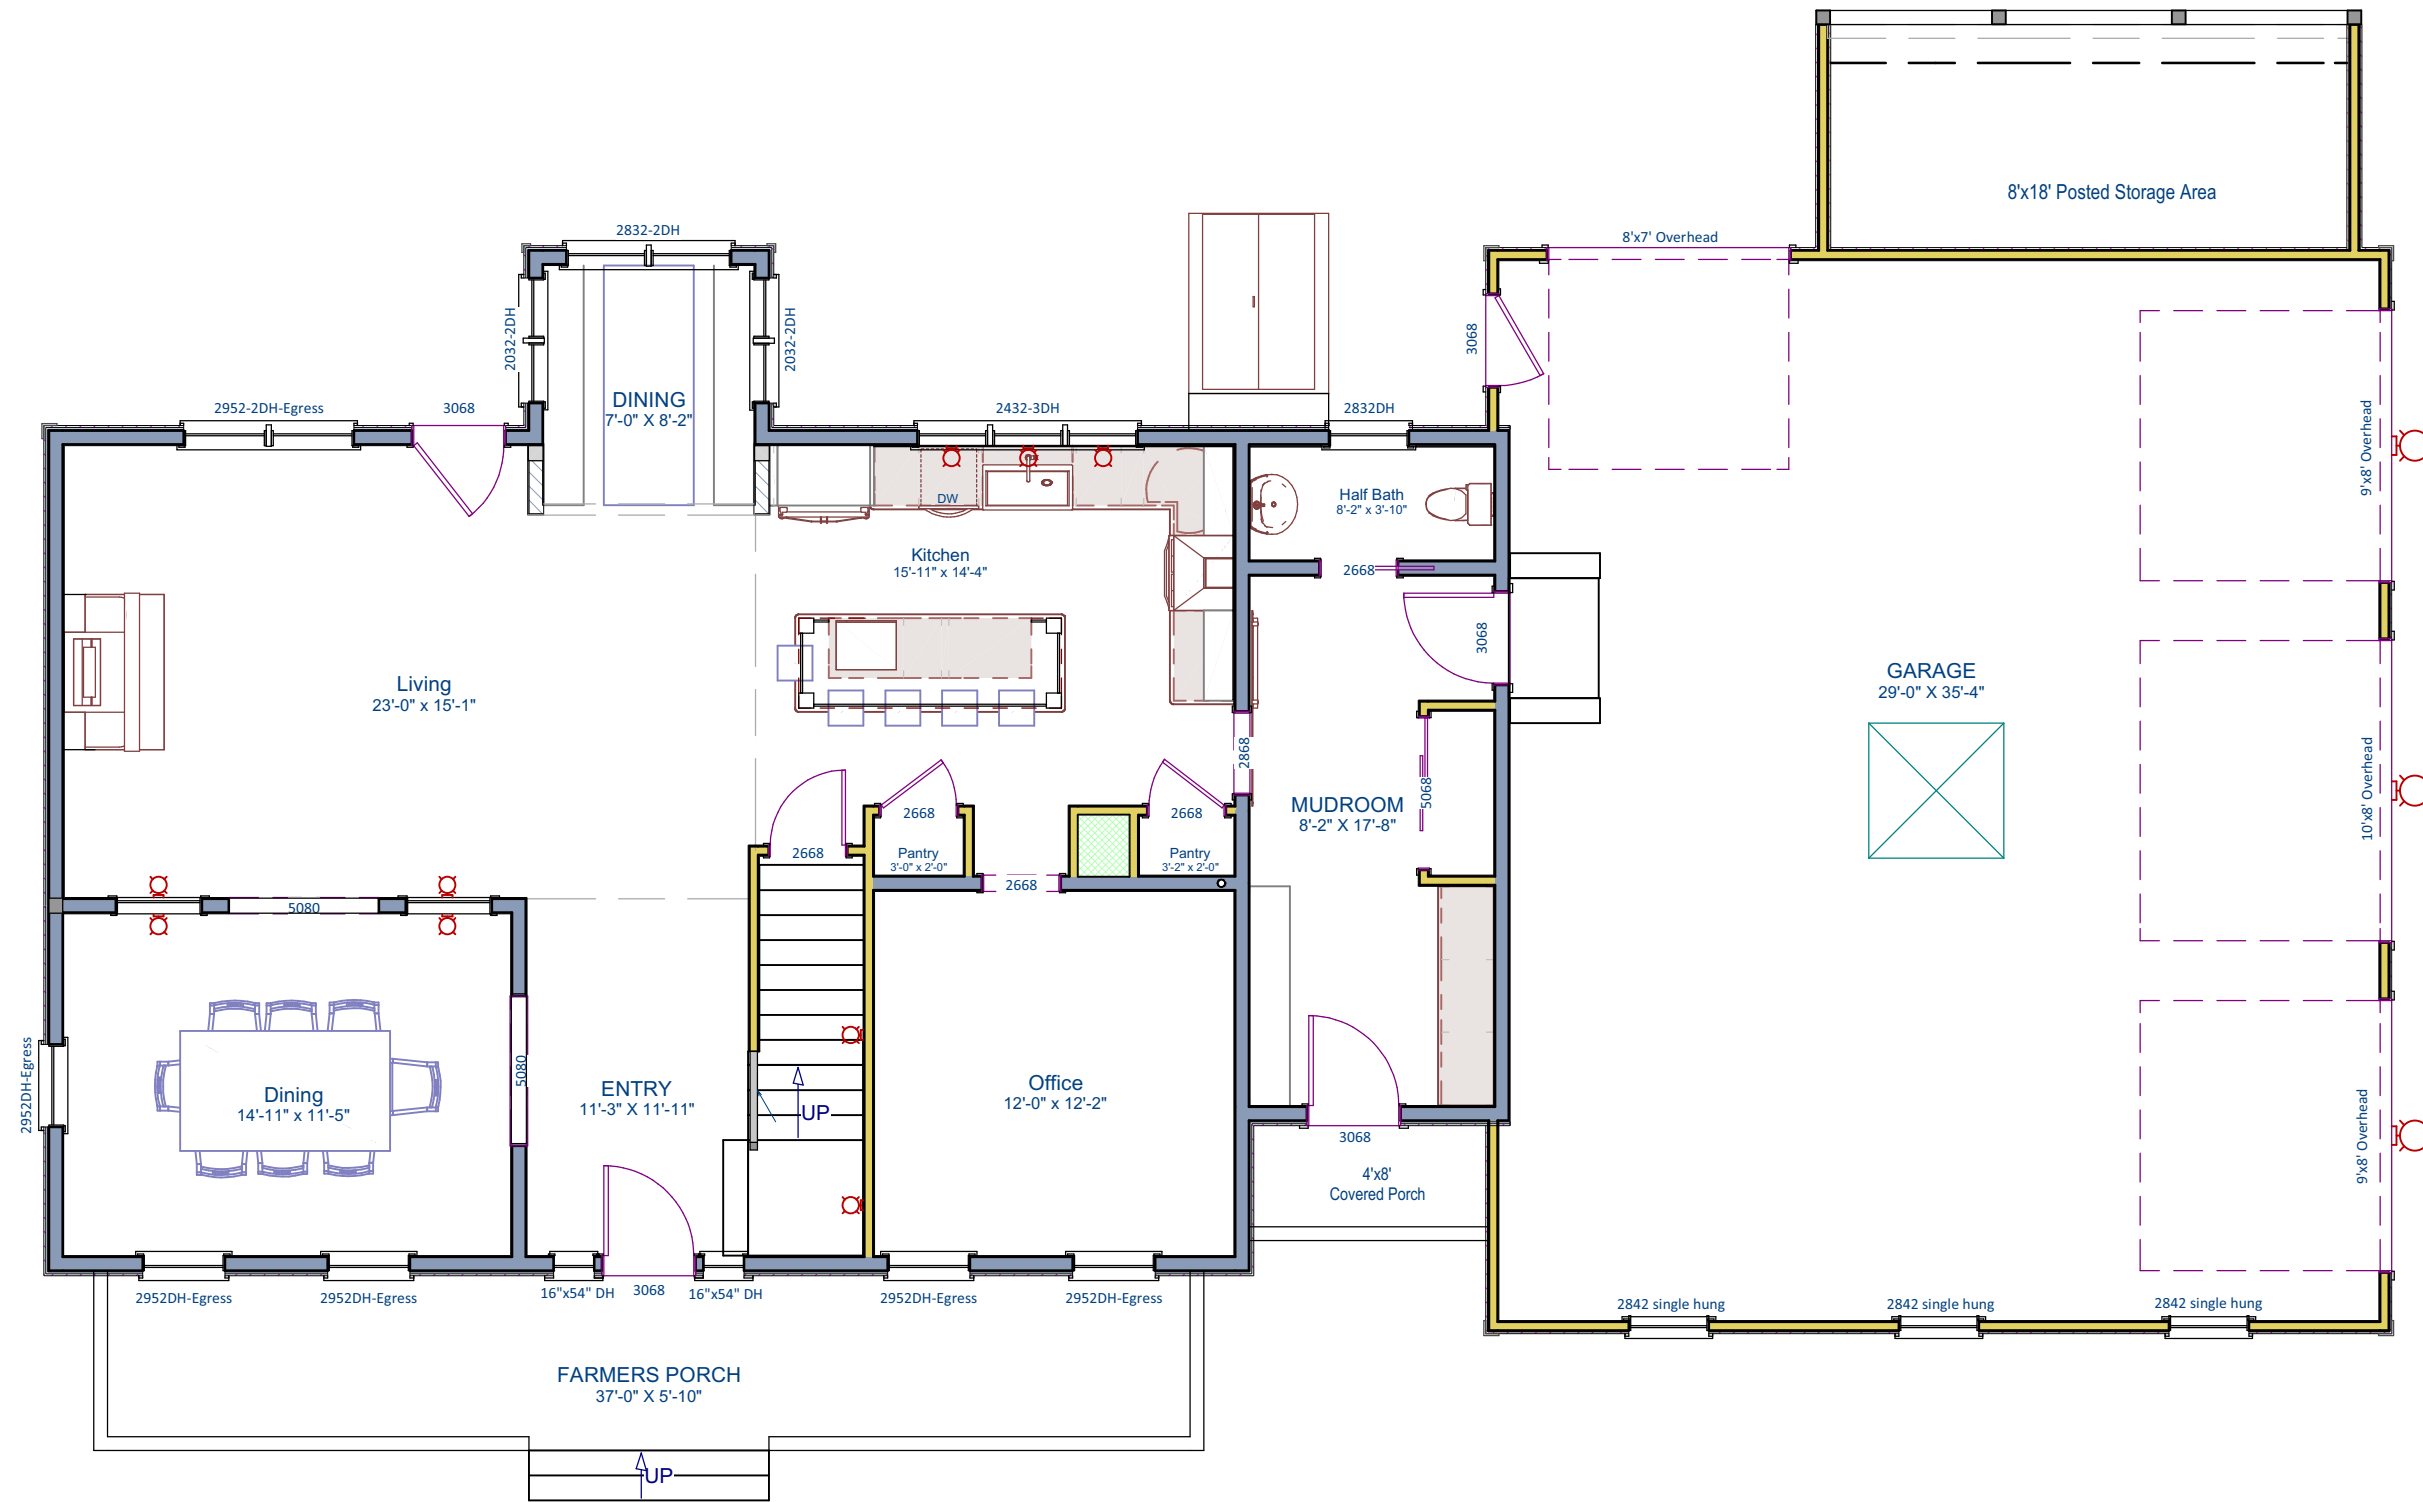

Front Elevation

2,484 Sq. Ft. Contemporary Farmhouse w/ 4 Bedrooms, 2.5 Bathrooms,
with 3 Car Attached Garage

**Exterior
Perspectives**

2,484 Sq. Ft. Contemporary Farmhouse w/ 4 Bedrooms, 2.5 Bathrooms,
with 3 Car Attached Garage

First Floor

Kitchen