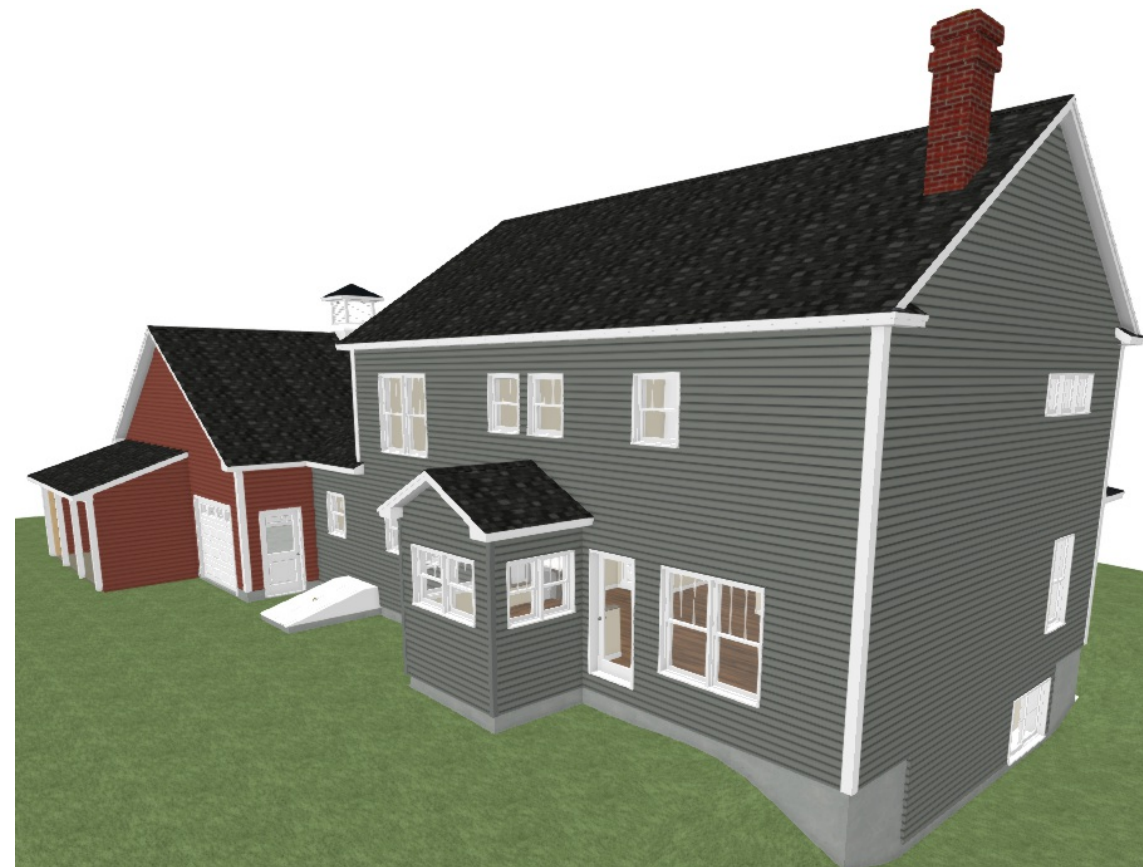

Front Elevation

2,484 Sq. Ft. Contemporary Farmhouse w/ 4 Bedrooms, 2.5 Bathrooms,
with 3 Car Attached Garage

**Exterior
Perspectives**

2,484 Sq. Ft. Contemporary Farmhouse w/ 4 Bedrooms, 2.5 Bathrooms,
with 3 Car Attached Garage

First Floor

Kitchen