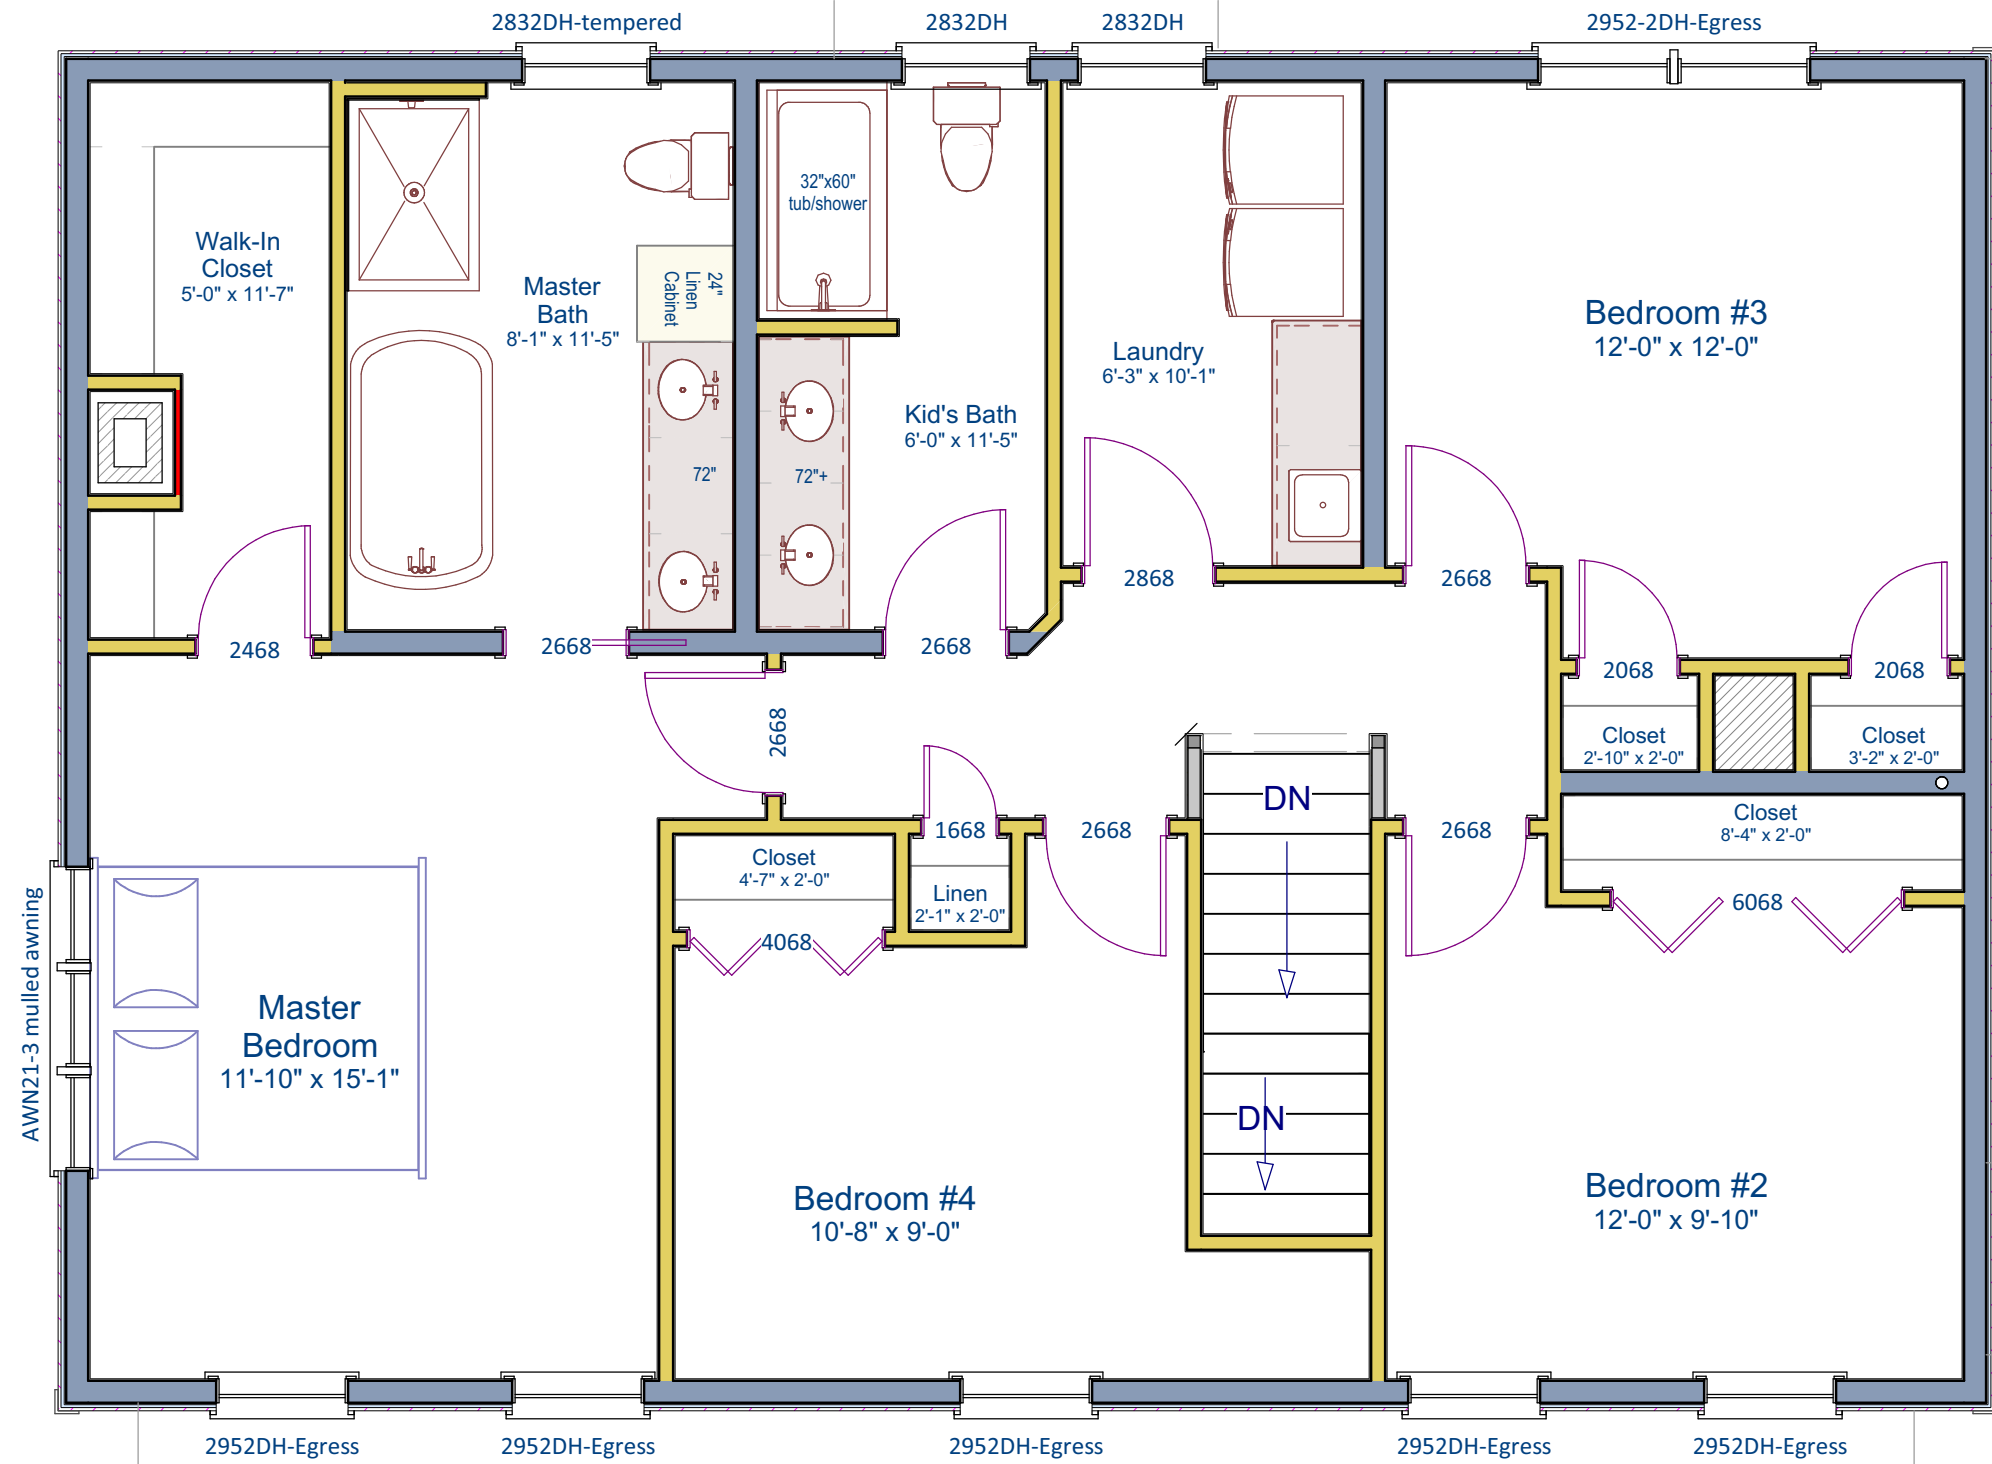

Front Elevation

2,484 Sq. Ft. Contemporary Farmhouse w/ 4 Bedrooms, 2.5 Bathrooms,
with 3 Car Attached Garage

**Exterior
Perspectives**

2,484 Sq. Ft. Contemporary Farmhouse w/ 4 Bedrooms, 2.5 Bathrooms,
with 3 Car Attached Garage

First Floor

Kitchen