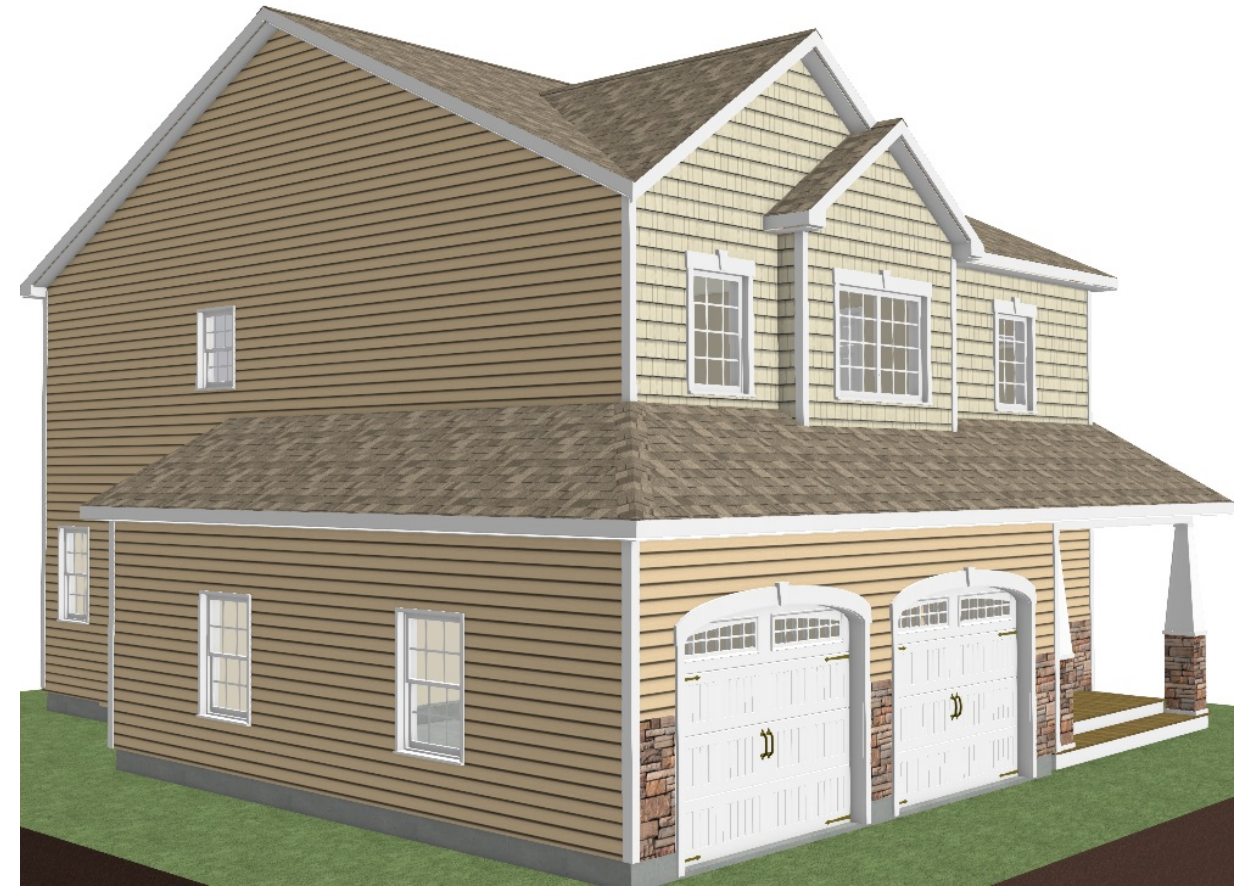

**Fortin**  
CONSTRUCTION INC.

1,950 Sq. Ft. Contemporary Colonial w/ 3 Bedrooms, 2.5 Bathrooms,  
2 Car Attached Garage

**Front Elevation**

**Exterior  
Perspectives**

**Fortin**  
CONSTRUCTION INC.

1,950 Sq. Ft. Contemporary Colonial w/ 3 Bedrooms, 2.5 Bathrooms,  
2 Car Attached Garage

**Exterior  
Perspectives**

1,950 Sq. Ft. Contemporary Colonial w/ 3 Bedrooms, 2.5 Bathrooms,  
2 Car Attached Garage

**Kitchen**