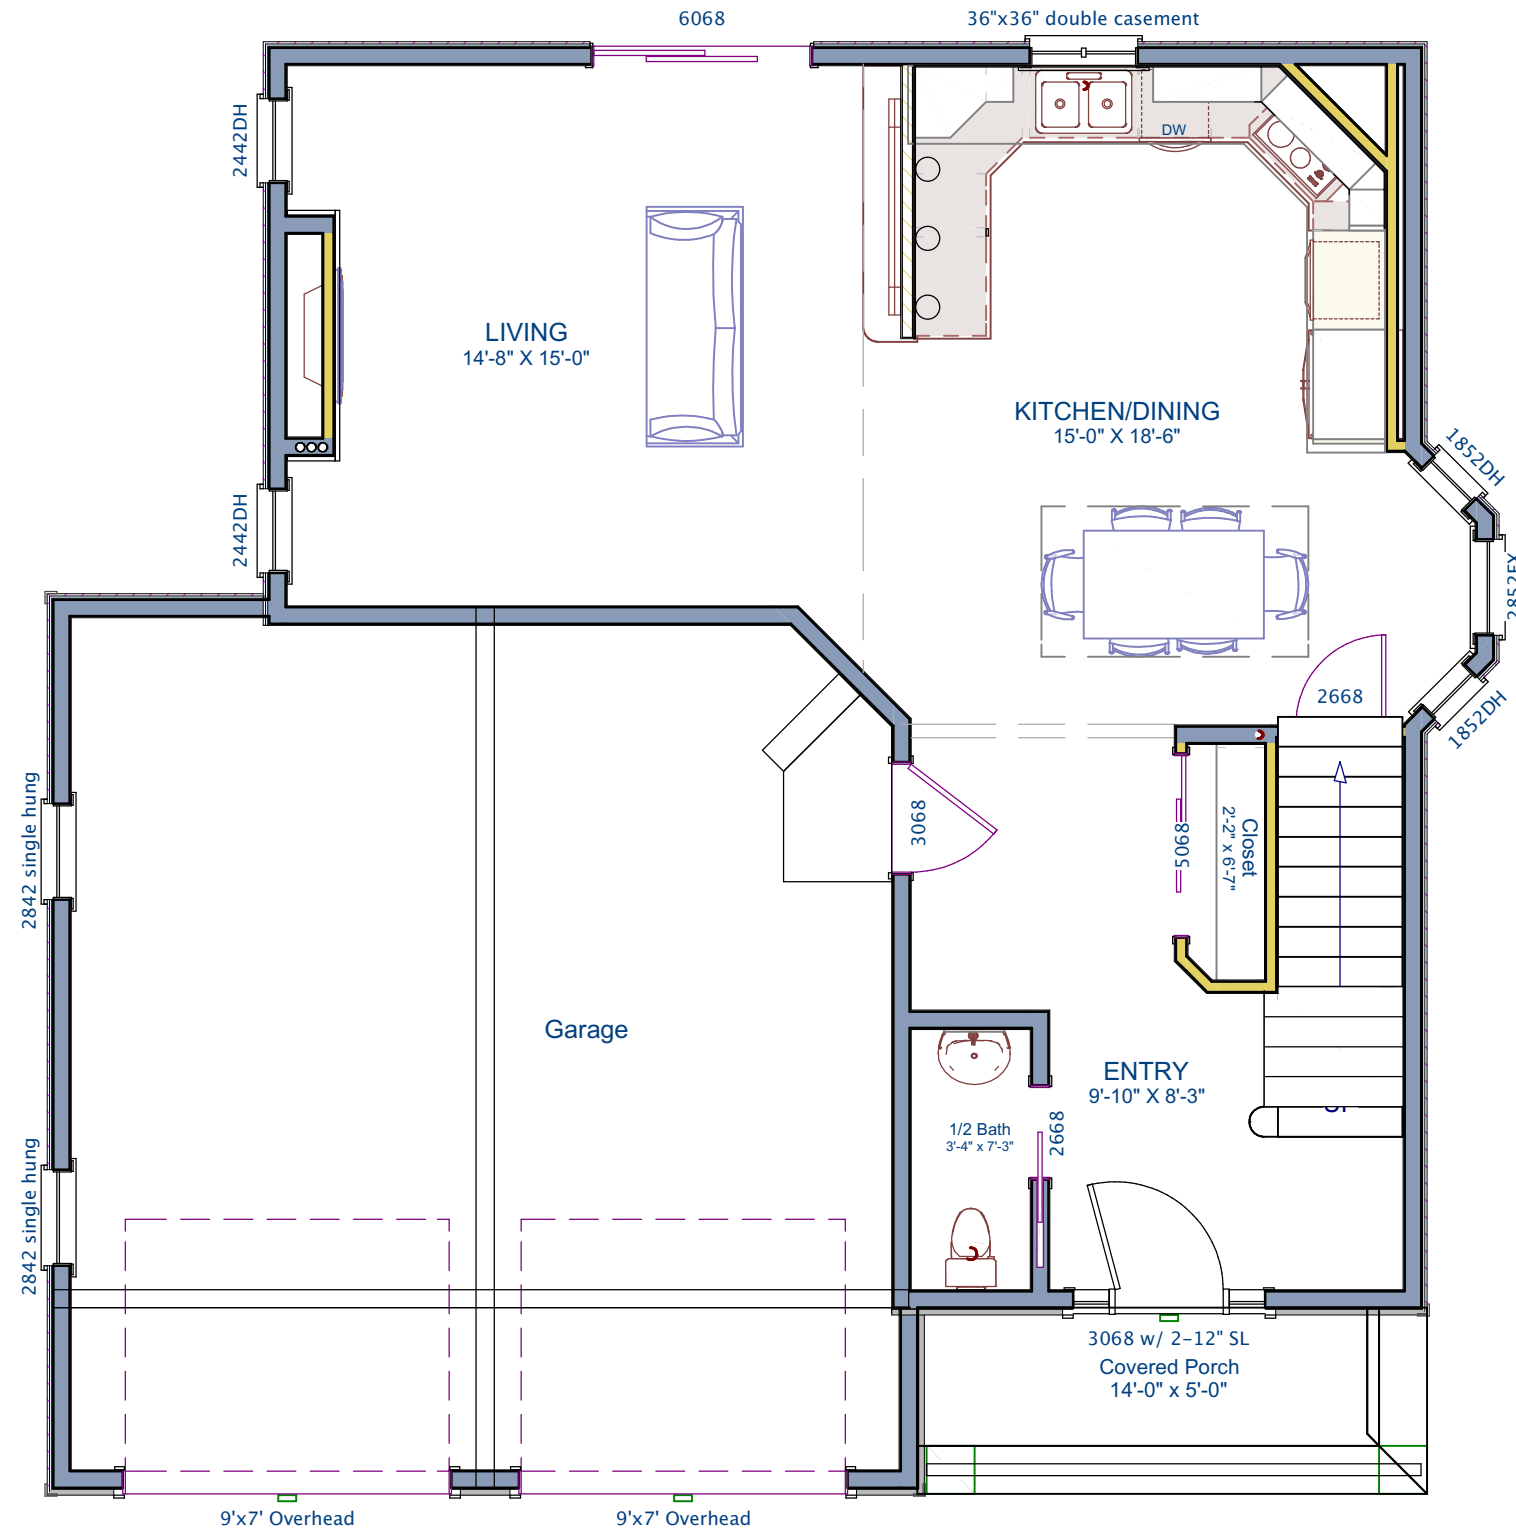

**Fortin**  
CONSTRUCTION INC.

1,950 Sq. Ft. Contemporary Colonial w/ 3 Bedrooms, 2.5 Bathrooms,  
2 Car Attached Garage

**Front Elevation**

**Exterior  
Perspectives**

**Fortin**  
CONSTRUCTION INC.

1,950 Sq. Ft. Contemporary Colonial w/ 3 Bedrooms, 2.5 Bathrooms,  
2 Car Attached Garage

**Exterior  
Perspectives**

1,950 Sq. Ft. Contemporary Colonial w/ 3 Bedrooms, 2.5 Bathrooms,  
2 Car Attached Garage

**Kitchen**