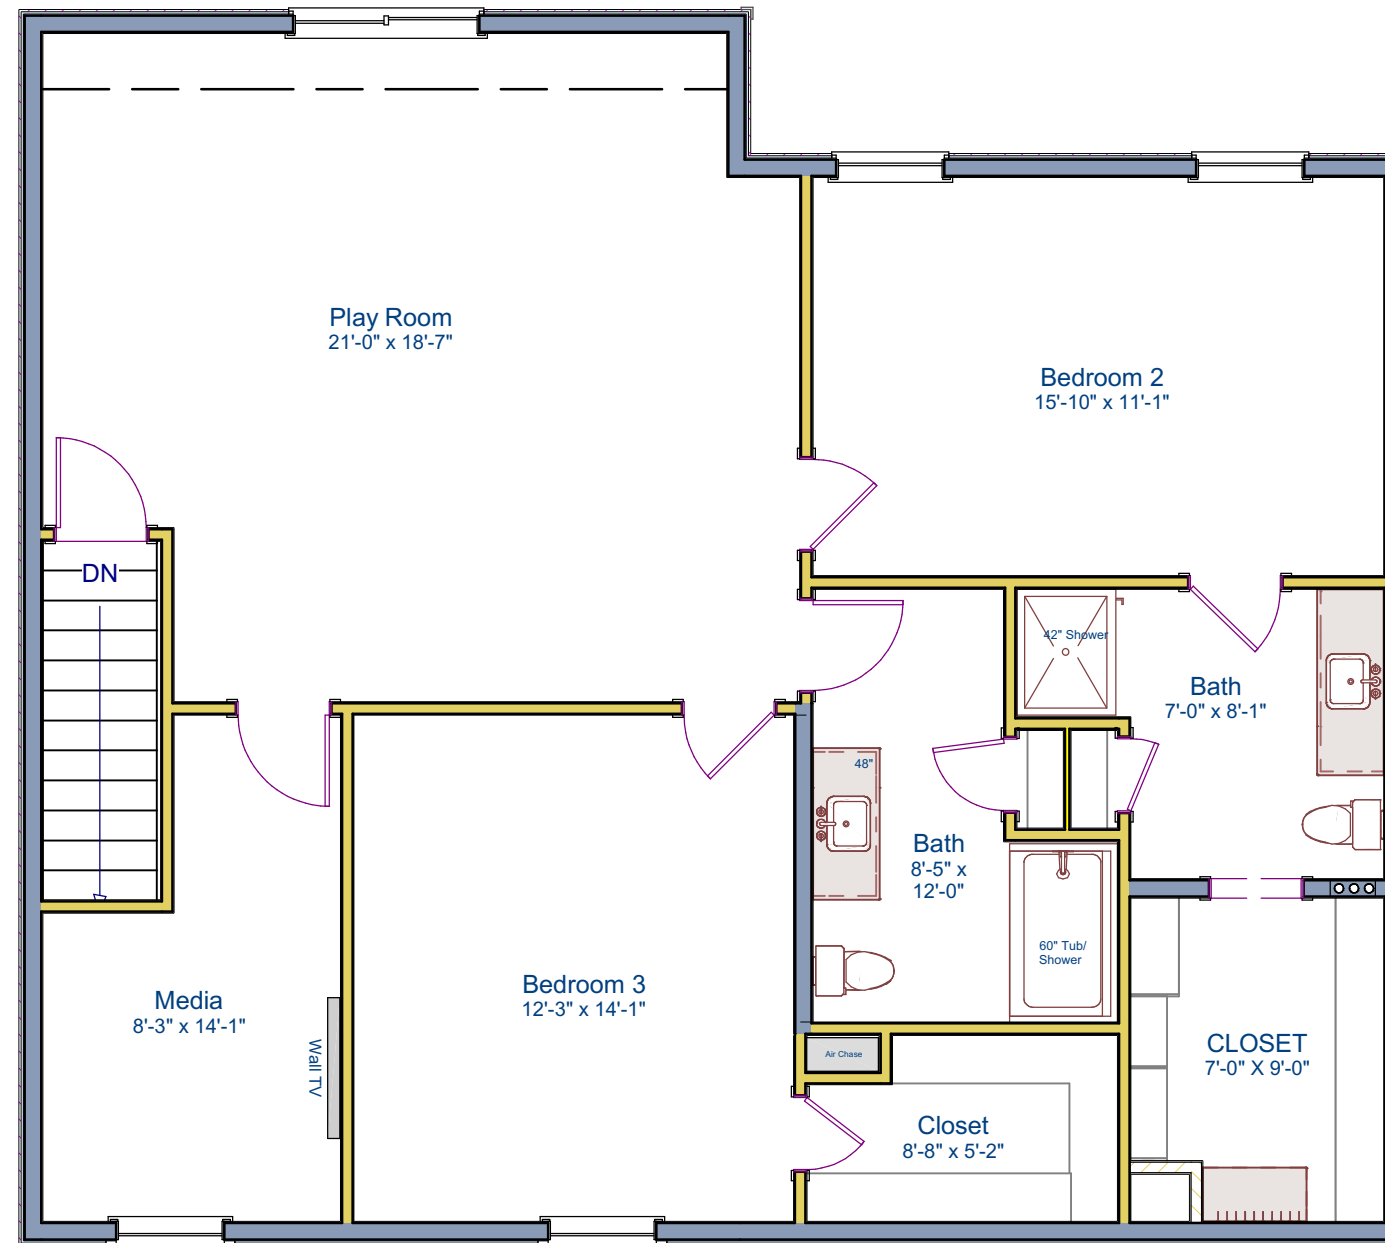

3,311 Sq. Ft. Contemporary w/ 3 Bedrooms, 3.5 Bathrooms,  
with 4 Car Attached Garage

**Front Elevation**

**Exterior  
Perspectives**

3,311 Sq. Ft. Contemporary w/ 3 Bedrooms, 3.5 Bathrooms,  
with 4 Car Attached Garage

**Exterior  
Perspectives**

3,311 Sq. Ft. Contemporary w/ 3 Bedrooms, 3.5 Bathrooms,  
with 4 Car Attached Garage

3,311 Sq. Ft. Contemporary w/ 3 Bedrooms, 3.5 Bathrooms,  
with 4 Car Attached Garage

**Kitchen**