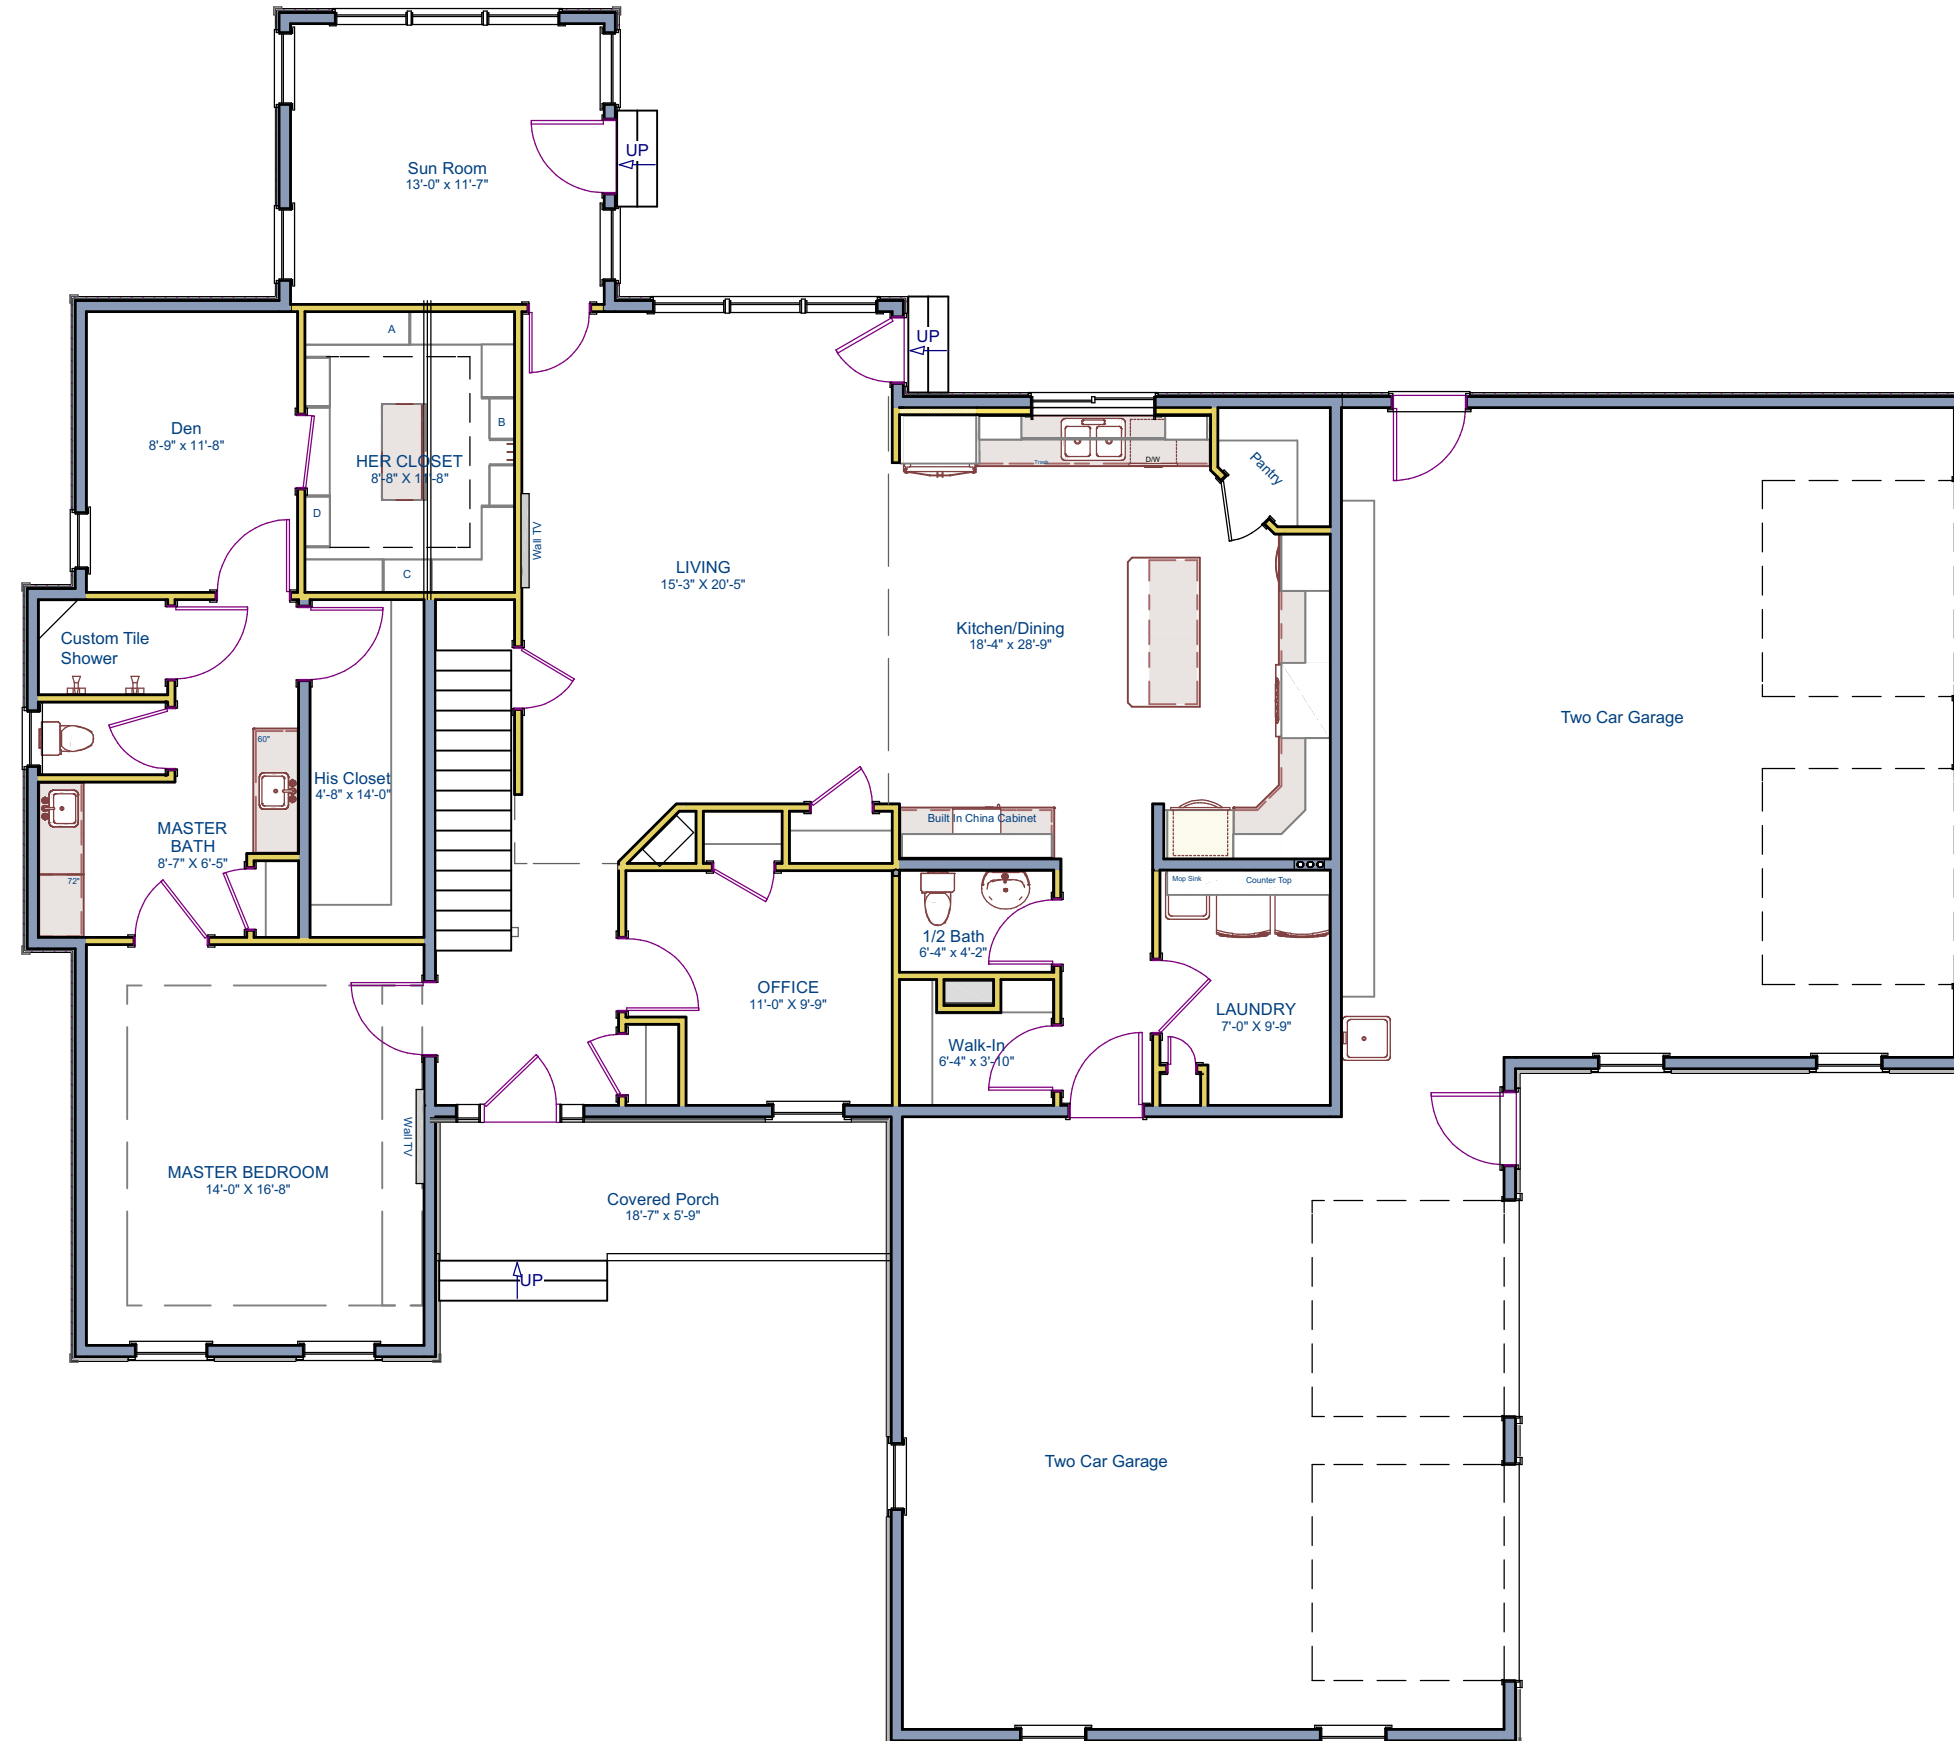

3,311 Sq. Ft. Contemporary w/ 3 Bedrooms, 3.5 Bathrooms,  
with 4 Car Attached Garage

**Front Elevation**

**Exterior  
Perspectives**

3,311 Sq. Ft. Contemporary w/ 3 Bedrooms, 3.5 Bathrooms,  
with 4 Car Attached Garage

**Exterior  
Perspectives**

3,311 Sq. Ft. Contemporary w/ 3 Bedrooms, 3.5 Bathrooms,  
with 4 Car Attached Garage

3,311 Sq. Ft. Contemporary w/ 3 Bedrooms, 3.5 Bathrooms,  
with 4 Car Attached Garage

**Kitchen**