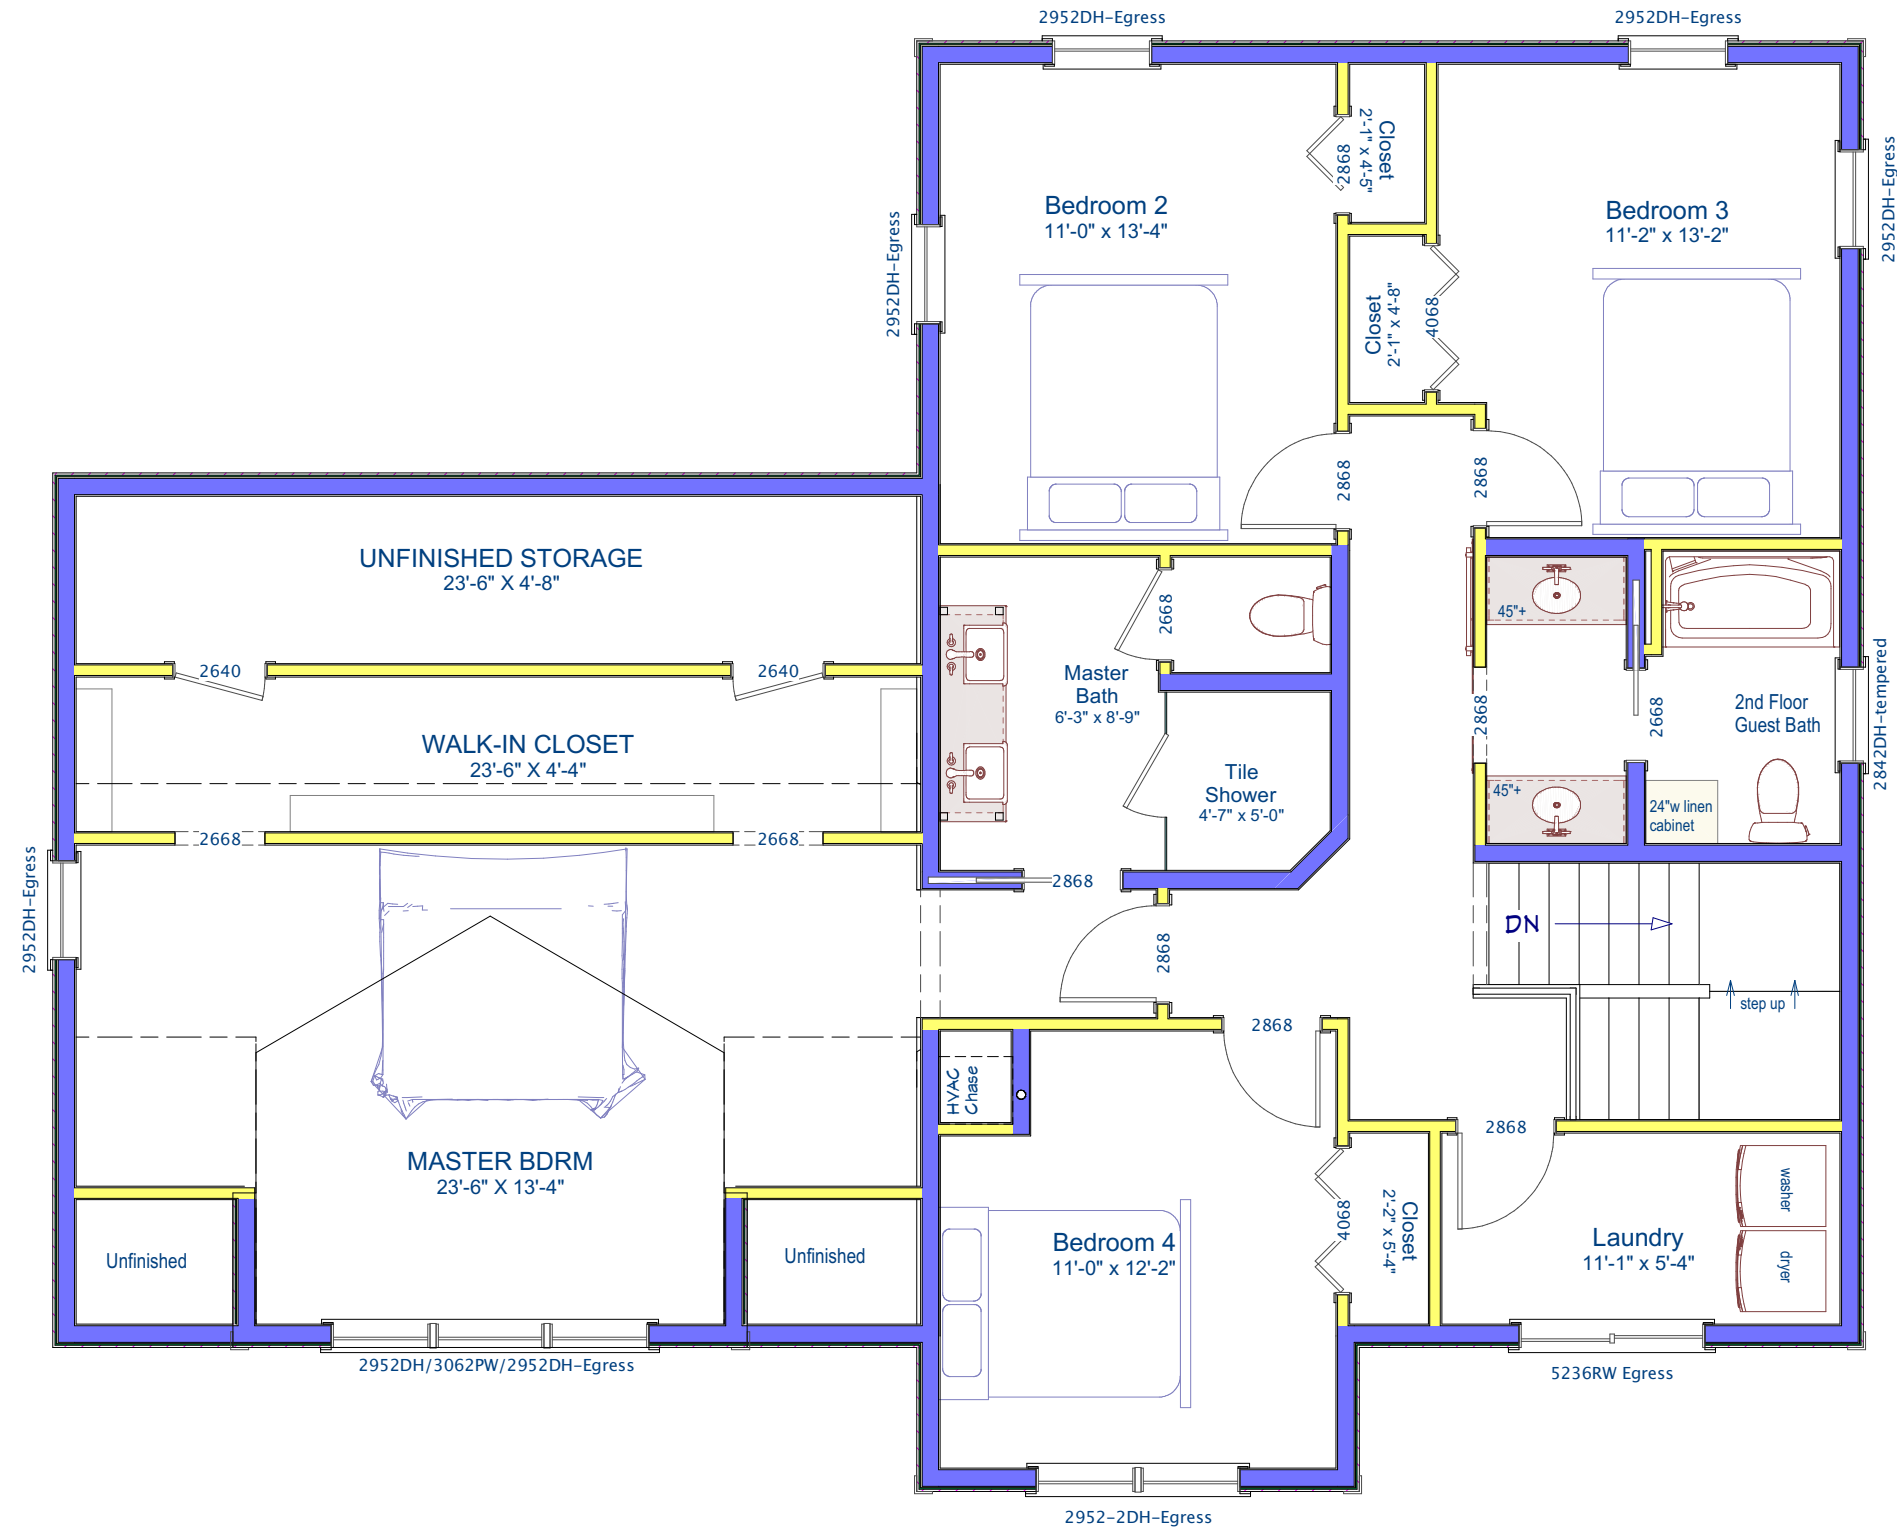

**Front Elevation**

**Exterior Perspectives**

2,372 Sq. Ft. Contemporary Colonial w/ 4 Bedrooms, 2.5 Bathrooms, 2 Car Attached Garage

**Exterior Perspectives**

# 2,372 Sq. Ft. Contemporary Colonial w/ 4 Bedrooms, 2.5 Bathrooms, 2 Car Attached Garage

**First Floor**

2,372 Sq. Ft. Contemporary Colonial w/ 4 Bedrooms, 2.5 Bathrooms, 2 Car Attached Garage

**Second Floor**

2,372 Sq. Ft. Contemporary Colonial w/ 4 Bedrooms, 2.5 Bathrooms, 2 Car Attached Garage

**Kitchen**