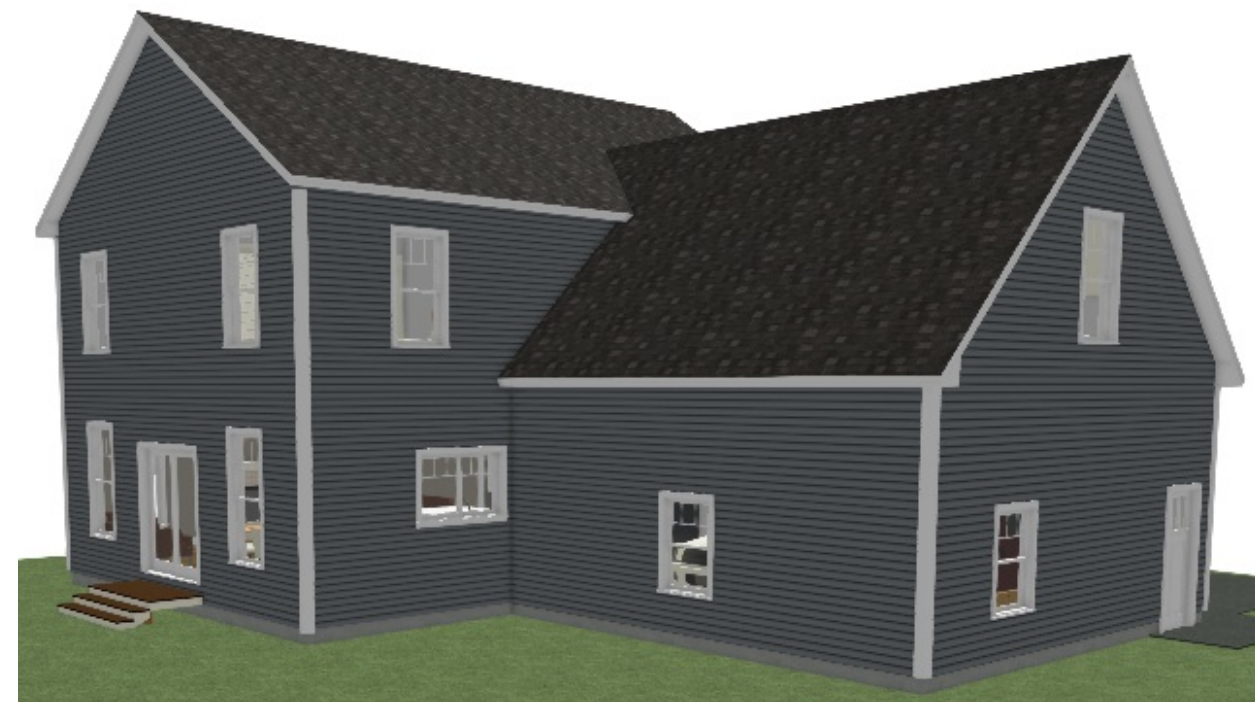

**Front Elevation**

**Exterior Perspectives**

2,372 Sq. Ft. Contemporary Colonial w/ 4 Bedrooms, 2.5 Bathrooms, 2 Car Attached Garage

**Exterior Perspectives**

# 2,372 Sq. Ft. Contemporary Colonial w/ 4 Bedrooms, 2.5 Bathrooms, 2 Car Attached Garage

**First Floor**

2,372 Sq. Ft. Contemporary Colonial w/ 4 Bedrooms, 2.5 Bathrooms, 2 Car Attached Garage

**Second Floor**

2,372 Sq. Ft. Contemporary Colonial w/ 4 Bedrooms, 2.5 Bathrooms, 2 Car Attached Garage

**Kitchen**