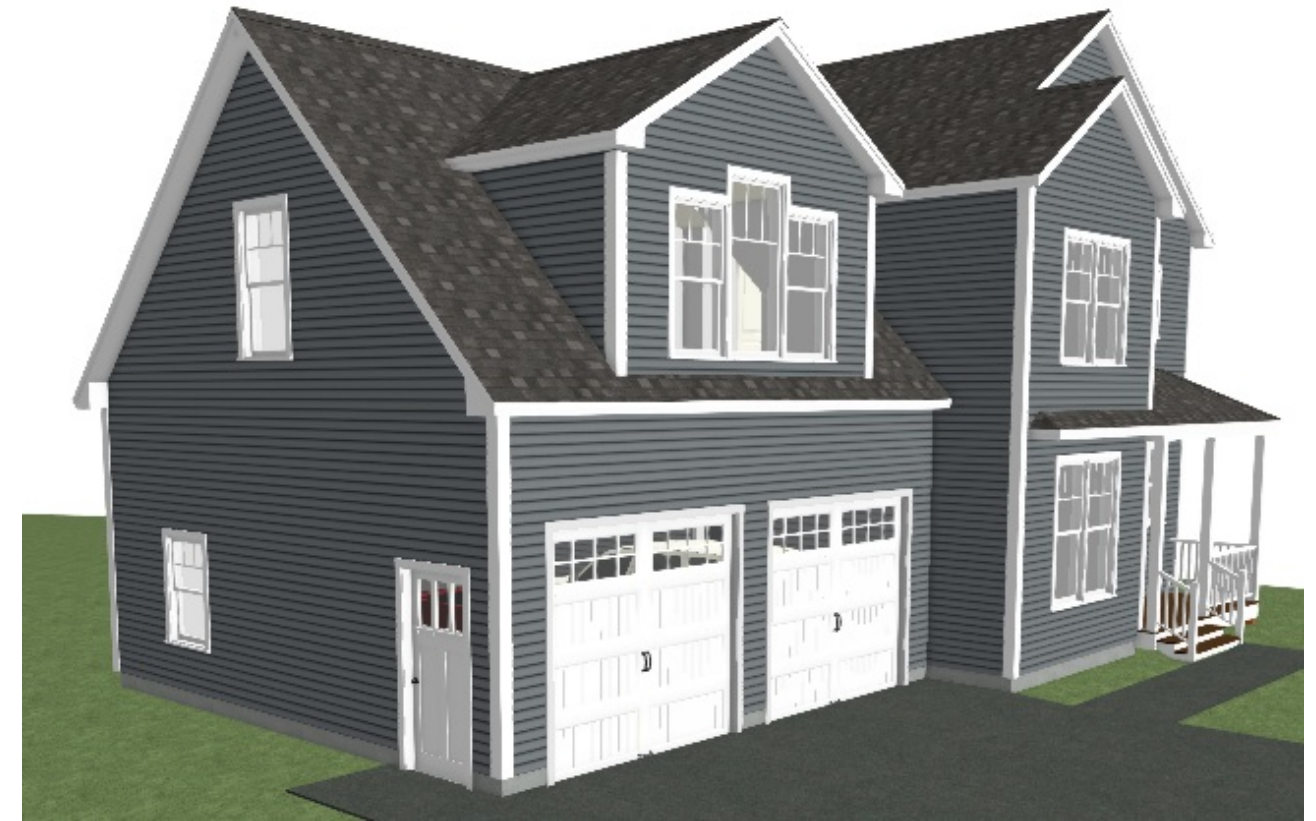

**Front Elevation**

**Exterior Perspectives**

2,372 Sq. Ft. Contemporary Colonial w/ 4 Bedrooms, 2.5 Bathrooms, 2 Car Attached Garage

**Exterior Perspectives**

# 2,372 Sq. Ft. Contemporary Colonial w/ 4 Bedrooms, 2.5 Bathrooms, 2 Car Attached Garage

**First Floor**

2,372 Sq. Ft. Contemporary Colonial w/ 4 Bedrooms, 2.5 Bathrooms, 2 Car Attached Garage

**Second Floor**

2,372 Sq. Ft. Contemporary Colonial w/ 4 Bedrooms, 2.5 Bathrooms, 2 Car Attached Garage

**Kitchen**