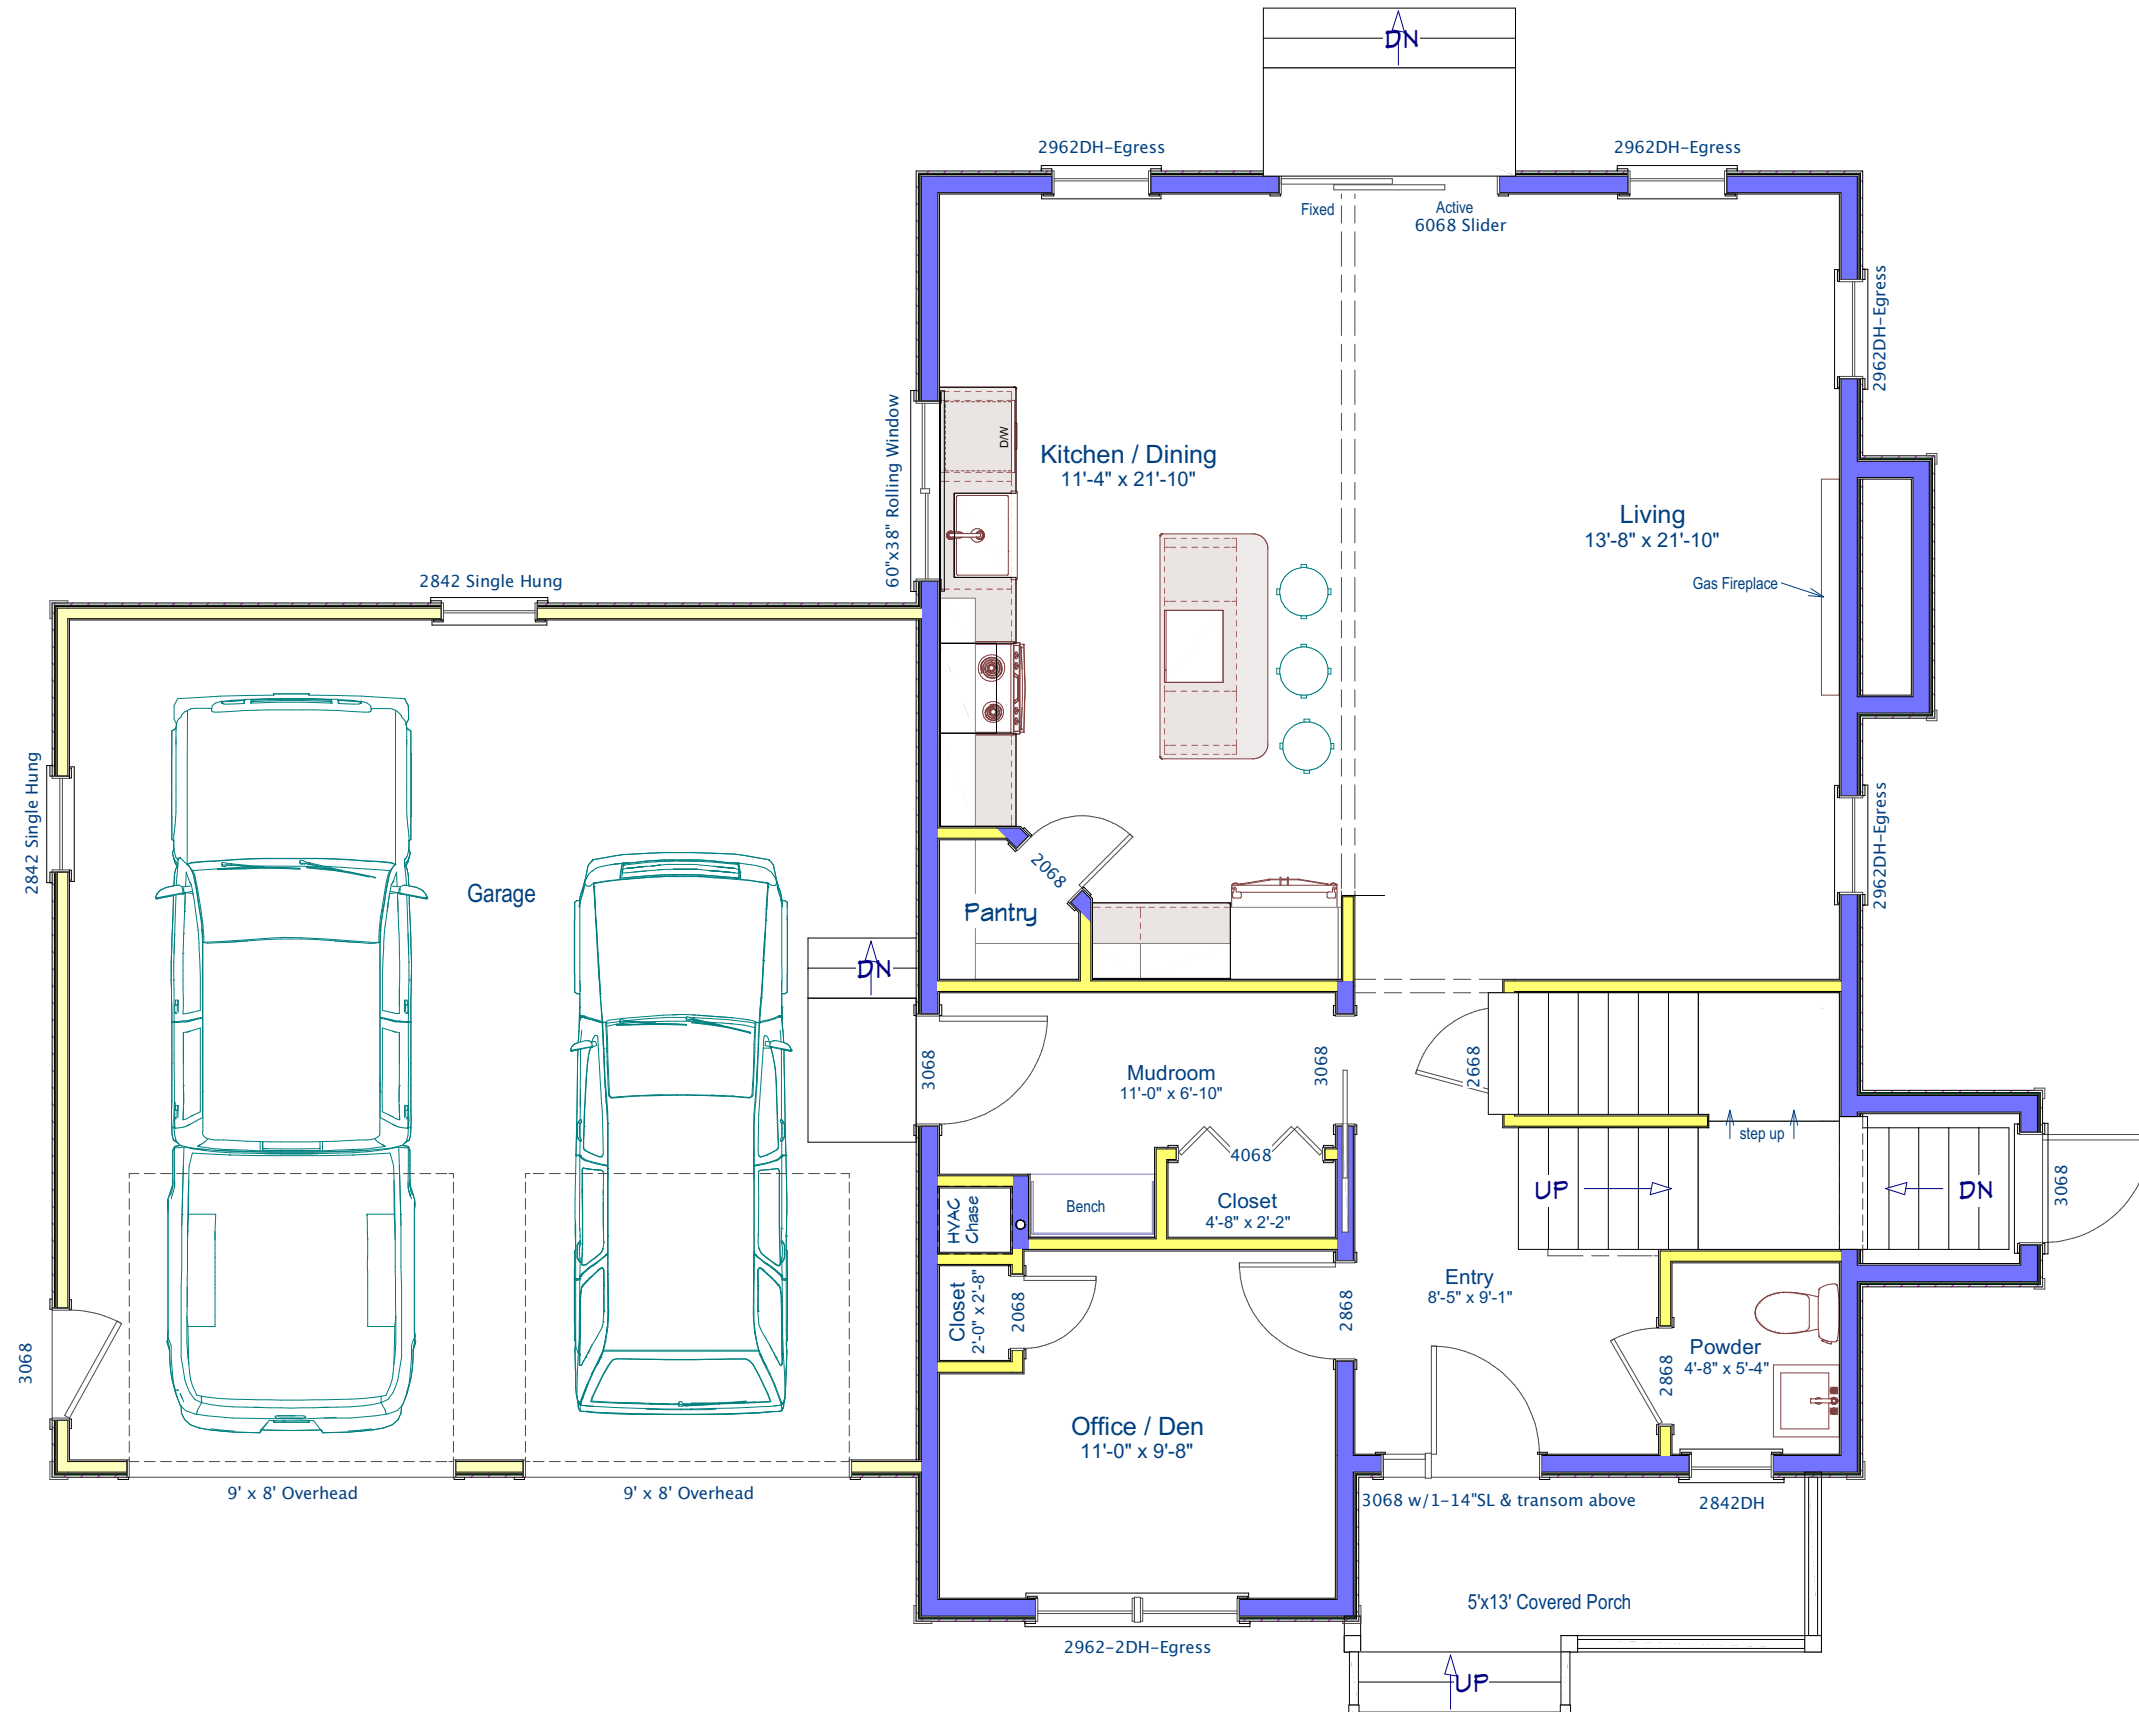

**Front Elevation**

**Exterior Perspectives**

2,372 Sq. Ft. Contemporary Colonial w/ 4 Bedrooms, 2.5 Bathrooms, 2 Car Attached Garage

**Exterior Perspectives**

# 2,372 Sq. Ft. Contemporary Colonial w/ 4 Bedrooms, 2.5 Bathrooms, 2 Car Attached Garage

**First Floor**

2,372 Sq. Ft. Contemporary Colonial w/ 4 Bedrooms, 2.5 Bathrooms, 2 Car Attached Garage

**Second Floor**

2,372 Sq. Ft. Contemporary Colonial w/ 4 Bedrooms, 2.5 Bathrooms, 2 Car Attached Garage

**Kitchen**